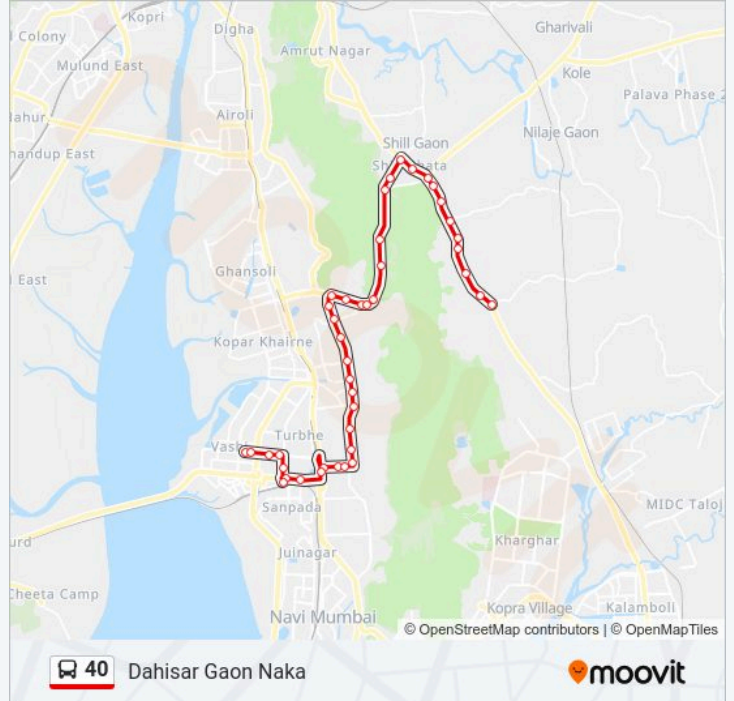

### 40 bus Info

**Direction:** Dahisar Gaon Naka

**Stops:** 42

**Trip Duration:** 58 min

**Line Summary:**

- Mahape Gaon
- Mahape Junction
- Lipi Computers
- L&T Company Mahape
- Adavali Bhutawali
- Bajrang Hotel
- Khadichi Machine
- Cidco Water Supply
- Punjab Puja Hotel
- Shil Nursery
- Shil Phata Mahape Road
- Kalyan Phata Daighar
- Kalyan Phata (Datta Mandir)
- Shil Daighar Police Station
- Gotheghar (Hotel Govardhan)
- Uttar Shiv Phata
- Bhandarli Gaon
- Khot Bungalow
- Dahisar Mori / Pimpri
- Karmnagari
- Dahisar Gaon Naka

**Direction: Vashi Bus Station**

42 stops

[VIEW LINE SCHEDULE](#)

- Dahisar Gaon Naka
- Karmnagari
- Dahisar Mori / Pimpri
- Khot Bungalow
- Bhandarli Gaon
- Uttar Shiv Phata
- Gotheghar (Hotel Govardhan)
- Shil Daighar Police Station