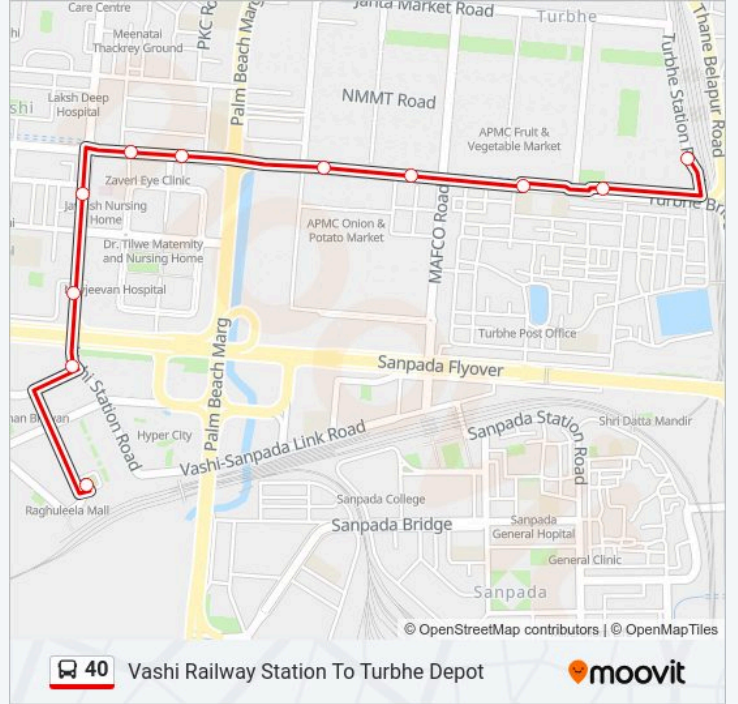

40

Vashi Railway Station To Turbhe Depot

Get The App

The 40 bus line Vashi Railway Station To Turbhe Depot has one route. For regular weekdays, their operation hours are:

(1) Turbhe Depot: 13:16 - 22:27

Use the Moovit App to find the closest 40 bus station near you and find out when is the next 40 bus arriving.

Direction: Turbhe Depot

11 stops

[VIEW LINE SCHEDULE](#)

- Vashi Railway Station
- Y B Chavan Marg Junction / Center One
- Vashi Sector 17 / Apna Bazar
- Navratna Hotel Vashi
- Vashi Bus Station
- Saint Lawrence High School (Vashi)
- Kanda Batata Market
- A.P.M.C Market (Vashi)
- I.C.L School (Vashi)
- Turbhe Bridge
- Turbhe Depot

40 bus Time Schedule

Turbhe Depot Route Timetable:

Sunday	13:16 - 22:27
Monday	13:16 - 22:27
Tuesday	13:16 - 22:27
Wednesday	13:16 - 22:27
Thursday	13:16 - 22:27
Friday	13:16 - 22:27
Saturday	13:16 - 22:27

40 bus Info

Direction: Turbhe Depot

Stops: 11

Trip Duration: 9 min

Line Summary:

40 bus time schedules and route maps are available in an offline PDF at moovitapp.com. Use the Moovit App to see live bus times, train schedule or subway schedule, and step-by-step directions for all public transit in Mumbai.