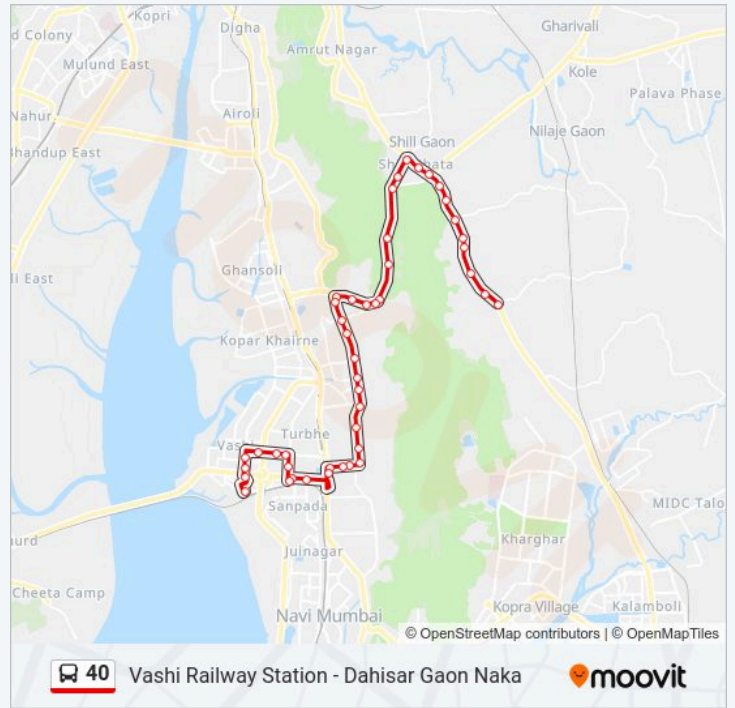

Friday 07:45 - 19:10

Saturday 07:45 - 19:10

40 bus Info

Direction: Vashi Railway Station

Stops: 45

Trip Duration: 59 min

Line Summary:

Sanpada Station