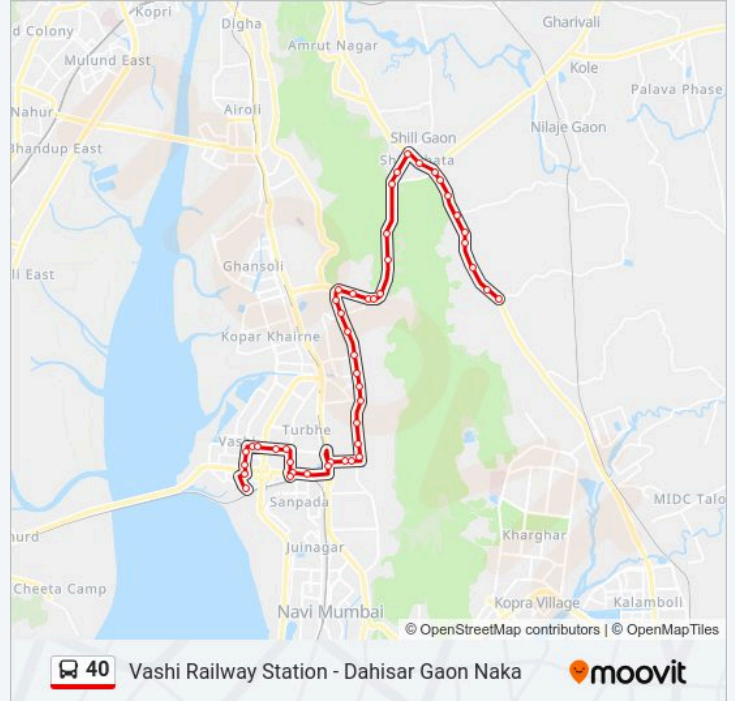

Krishna Steel

Pawan Industries

Ramnath Solar

Nelco Mahape

Mahape Gaon

Mahape Junction

Lipi Computers

L&T Company Mahape

Adavali Bhutawali

Bajrang Hotel

Khadichi Machine

Cidco Water Supply

Punjab Puja Hotel

Shil Nursery

Shil Phata Mahape Road

Kalyan Phata Daighar

Kalyan Phata (Datta Mandir)

Shil Daighar Police Station

Gotheghar (Hotel Govardhan)

Uttar Shiv Phata

Bhandarli Gaon

Khot Bungalow

Dahisar Mori / Pimpri

Karmnagari

Dahisar Gaon Naka

Vashi Railway Station - Dahisar Gaon Naka

Direction: Vashi Railway Station

45 stops

[VIEW LINE SCHEDULE](#)

Dahisar Gaon Naka

Karmnagari

Dahisar Mori / Pimpri

Khot Bungalow

40 bus Time Schedule

Vashi Railway Station Route Timetable:

Sunday	07:45 - 19:10
Monday	07:45 - 19:10
Tuesday	07:45 - 19:10
Wednesday	07:45 - 19:10
Thursday	07:45 - 19:10