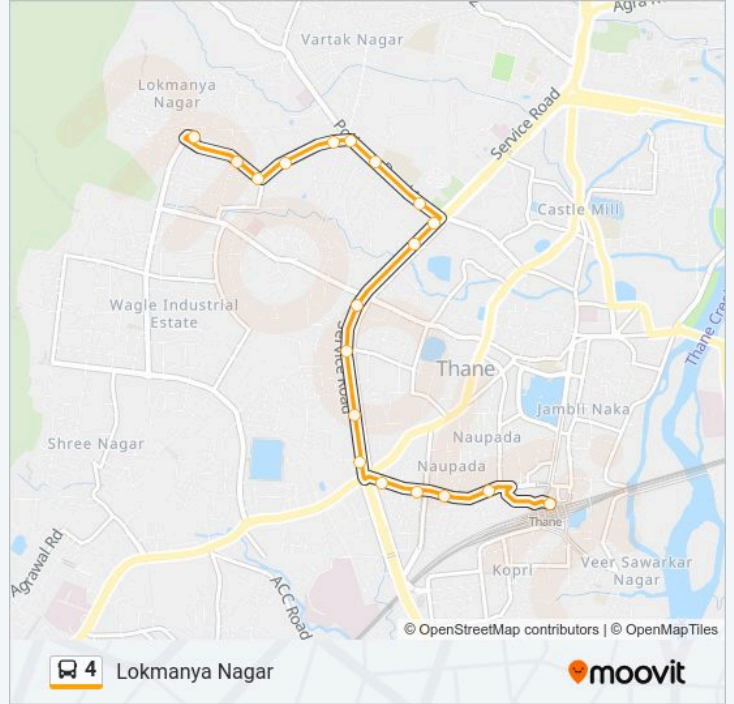

Lokmanya Nagar

[Get The App](#)

The 4 bus line (Lokmanya Nagar) has 2 routes. For regular weekdays, their operation hours are:

(1) Lokmanya Nagar: 06:35 - 22:05 (2) Thane Station (W): 06:40 - 22:15

Use the Moovit App to find the closest 4 bus station near you and find out when is the next 4 bus arriving.

Direction: Lokmanya Nagar

19 stops

[VIEW LINE SCHEDULE](#)

- Thane Station (W)
- A.K Joshi Vidyalaya Thane
- Ice Factory Thane
- Malhar Cinema
- Marathon Chowk Income Tax Office
- Marathon Chowk / Teen Hath Naka
- Thane R.T.O Office
- Louiswadi
- Nitin Company Junction
- Siddheswar Talav
- Cadbury Junction
- Cadbury Junction
- J.K Gram / Raymond
- Vihang Garden
- Koras Company
- Runwal Plaza
- Aai Mata Mandir Chowk
- Yashodhan Nagar
- Lokmanya Nagar

4 bus Time Schedule

Lokmanya Nagar Route Timetable:

Sunday	06:35 - 22:05
Monday	06:35 - 22:05
Tuesday	06:35 - 22:05
Wednesday	06:35 - 22:05
Thursday	06:35 - 22:05
Friday	06:35 - 22:05
Saturday	06:35 - 22:05

4 bus Info

Direction: Lokmanya Nagar

Stops: 19

Trip Duration: 12 min

Line Summary:

Direction: Thane Station (W)

22 stops

[VIEW LINE SCHEDULE](#)