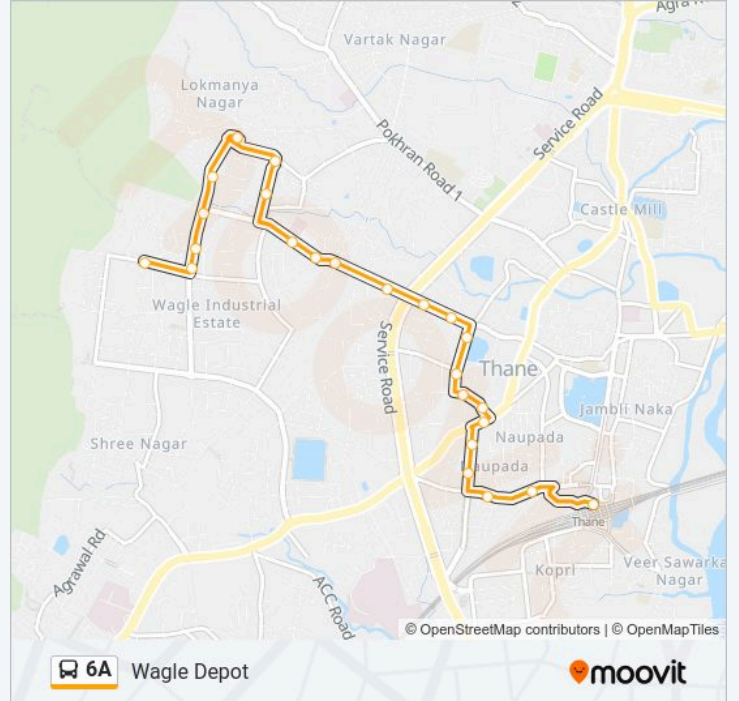

Direction: Thane Station (W)

25 stops

[VIEW LINE SCHEDULE](#)

Wagle Depot

Annabhau Sathe Chowk (Thane) / Sathe Nagar

Dnyan Sarita (Thane)

Indira Nagar (Thane)

Dnyanoday Vidyalaya

Thane Station (W)

Direction: Wagle Depot

24 stops

[VIEW LINE SCHEDULE](#)

Thane Station (W)

A.K Joshi Vidyalaya Thane

Ice Factory Thane

Shahu Market

Sunday	06:15 - 23:20
Monday	06:15 - 23:20
Tuesday	06:15 - 23:20
Wednesday	06:15 - 23:20
Thursday	06:15 - 23:20
Friday	06:15 - 23:20
Saturday	06:15 - 23:20

6A bus Info

Direction: Wagle Depot

Stops: 24

Trip Duration: 19 min

Line Summary:

Lokmanya Nagar

Dnyanoday Vidyalaya

Indira Nagar (Thane)

Dnyan Sarita (Thane)

Annabhau Sathe Chowk (Thane) / Sathe Nagar

Wagle Depot

6A bus time schedules and route maps are available in an offline PDF at moovitapp.com. Use the Moovit App to see live bus times, train schedule or subway schedule, and step-by-step directions for all public transit in Mumbai.