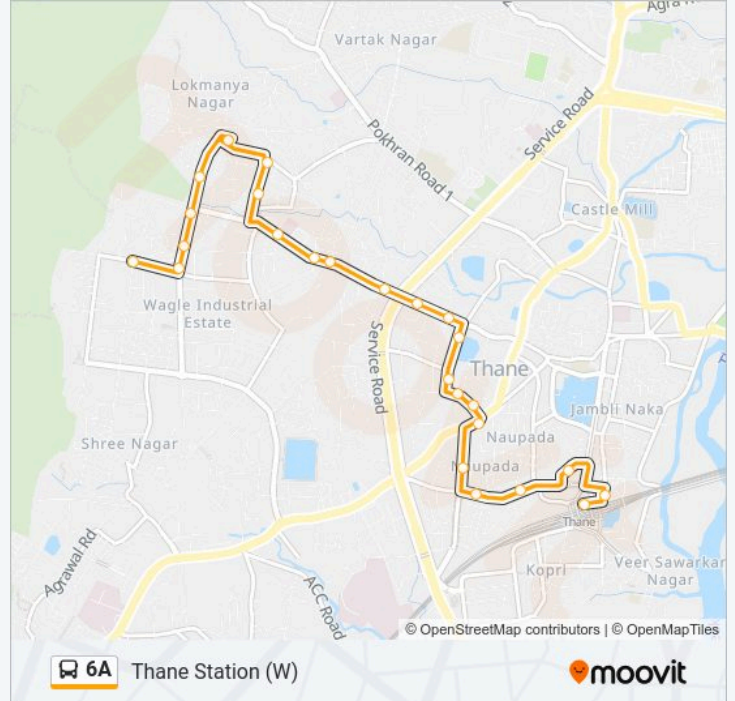

Direction: Thane Station (W)

25 stops

[VIEW LINE SCHEDULE](#)

Wagle Depot

Annabhau Sathe Chowk (Thane) / Sathe Nagar

Dnyan Sarita (Thane)

Indira Nagar (Thane)

Dnyanoday Vidyalaya

6A bus Info

Direction: Thane Station (W)

Stops: 25

Trip Duration: 15 min

Line Summary:

A.K Joshi Vidyalaya Thane

Gaondevi (Thane W)

S.T Bus Stand Thane

Thane Station (W)

Direction: Wagle Depot

24 stops

[VIEW LINE SCHEDULE](#)

Thane Station (W)

A.K Joshi Vidyalaya Thane

Ice Factory Thane

Shahu Market

Sunday	06:15 - 23:20
Monday	06:15 - 23:20
Tuesday	06:15 - 23:20
Wednesday	06:15 - 23:20
Thursday	06:15 - 23:20
Friday	06:15 - 23:20
Saturday	06:15 - 23:20

6A bus Info

Direction: Wagle Depot

Stops: 24

Trip Duration: 19 min