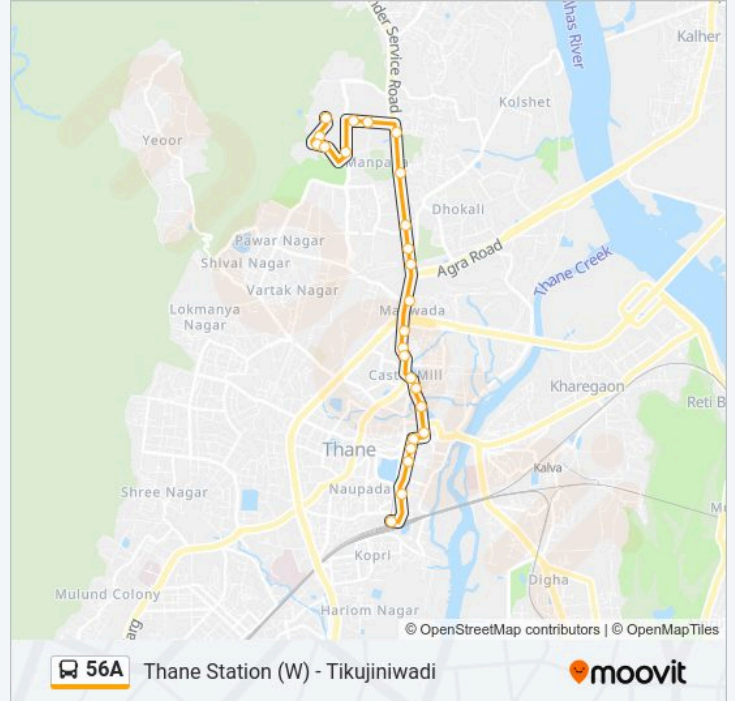

Thane Station (W) - Tikujiniwadi

[Get The App](#)

The 56A bus line (Thane Station (W) - Tikujiniwadi) has 2 routes. For regular weekdays, their operation hours are:
(1) Thane Station (W): 05:15 - 22:45(2) Tikujiniwadi: 05:45 - 23:45
Use the Moovit App to find the closest 56A bus station near you and find out when is the next 56A bus arriving.

56A bus Info

Direction: Thane Station (W)

Stops: 25

Trip Duration: 23 min

Line Summary:

Tembhi Naka

Talav Pali

Prabhat Cinema

Thane Station (W)

Direction: Tikujiniwadi

22 stops

[VIEW LINE SCHEDULE](#)

Thane Station (W)

Talav Pali

Court Naka

Thane Civil Hospital

56A bus Info

Direction: Tikujiniwadi

Stops: 22

Trip Duration: 18 min

Line Summary:

Garden Estate

Kokani Pada (Thane W)

Hill Garden