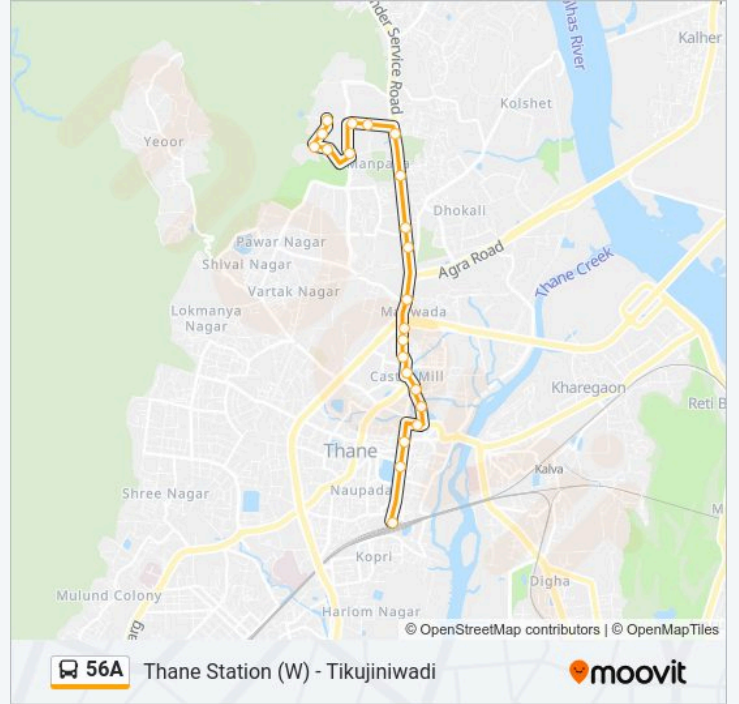

Garden Estate

Kokani Pada (Thane W)

Hill Garden

Tikujini Wadi

56A bus time schedules and route maps are available in an offline PDF at moovitapp.com. Use the Moovit App to see live bus times, train schedule or subway schedule, and step-by-step directions for all public transit in Mumbai.

© 2024 Moovit - All Rights Reserved