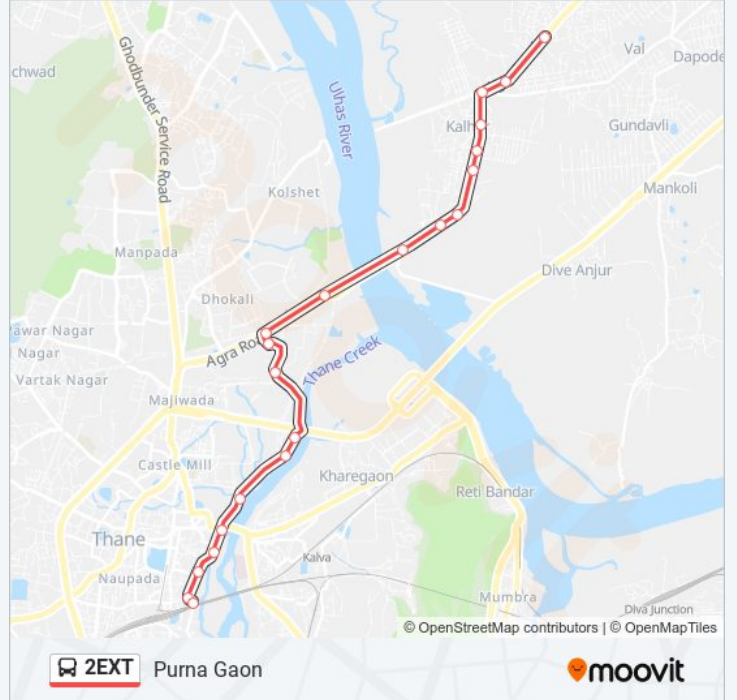

## Purna Gaon

[Get The App](#)

The 2EXT bus line (Purna Gaon) has 2 routes. For regular weekdays, their operation hours are:

(1) Purna Gaon: 06:45 - 19:45 (2) Thane: 07:20 - 20:20

Use the Moovit App to find the closest 2EXT bus station near you and find out when is the next 2EXT bus arriving.

### Direction: Purna Gaon

21 stops

[VIEW LINE SCHEDULE](#)

- Thane
- Chendani Koliwada
- Dadoji Kondadev Stadium
- Mahagiri Koliwada
- Court Naka (Kanhaji Angre Chowk)
- Panchganga Phata
- Saket Complex
- Saket Phata
- Balkum Pada Number 3
- Balkum Pada Number 2
- Balkum Naka
- K.M.S.(N.G.Regency)
- Chamunda
- Kasheli Toll Naka
- Kasheli Gaon
- Hanuman Complex
- Durgesh Park
- Kalher
- Pipe Line Kalher
- Kopar
- Purna Gaon

### 2EXT bus Time Schedule

Purna Gaon Route Timetable:

Sunday	06:45 - 19:45
Monday	06:45 - 19:45
Tuesday	06:45 - 19:45
Wednesday	06:45 - 19:45
Thursday	06:45 - 19:45
Friday	06:45 - 19:45
Saturday	06:45 - 19:45

### 2EXT bus Info

**Direction:** Purna Gaon

**Stops:** 21

**Trip Duration:** 31 min

**Line Summary:**