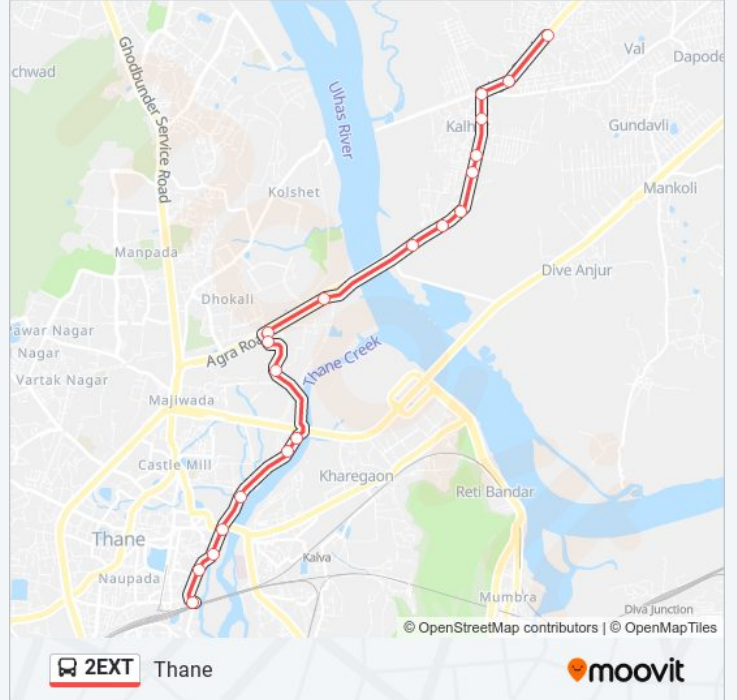

## Purna Gaon

[Get The App](#)

The 2EXT bus line (Purna Gaon) has 2 routes. For regular weekdays, their operation hours are:

(1) Purna Gaon: 06:45 - 19:45 (2) Thane: 07:20 - 20:20

Use the Moovit App to find the closest 2EXT bus station near you and find out when is the next 2EXT bus arriving.

### 2EXT bus Info

**Direction:** Purna Gaon

**Stops:** 21

**Trip Duration:** 31 min

**Line Summary:**

### Direction: Thane

20 stops

[VIEW LINE SCHEDULE](#)

- Purna Gaon
- Kopar
- Pipe Line Kalher
- Kalher
- Durgesh Park
- Hanuman Complex
- Kasheli Gaon
- Kasheli Toll Naka
- Chamunda
- K.M.S.(N.G.Regency)
- Balkum Naka
- Balkum Pada Number 2
- Balkum Pada Number 3
- Saket Phata
- Saket Complex
- Panchganga Phata
- Court Naka (Kanhaji Angre Chowk)
- Mahagiri Koliwada

### 2EXT bus Info

**Direction:** Thane

**Stops:** 20

**Trip Duration:** 31 min

**Line Summary:**

Dadoji Konddev Stadium

Thane

2EXT bus time schedules and route maps are available in an offline PDF at [moovitapp.com](https://moovitapp.com). Use the Moovit App to see live bus times, train schedule or subway schedule, and step-by-step directions for all public transit in Mumbai.