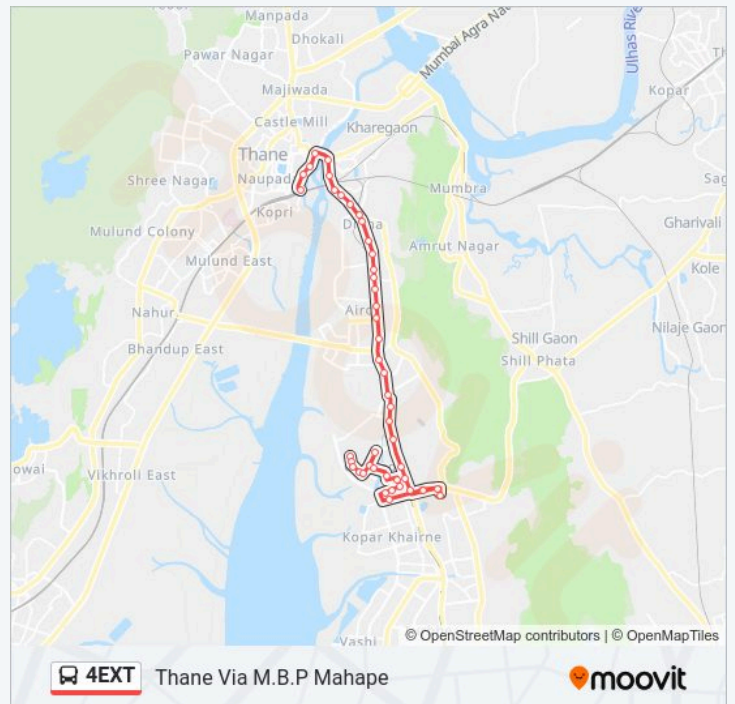

Rabale Police Station

Siemens Company

Bharat Bijlee Airoli

Airoli Station

Minds Space

Airoli Naka

Reliable Plaza

Wednesday	12:50 - 17:13
Thursday	12:50 - 17:13
Friday	12:50 - 17:13
Saturday	12:50 - 17:13

4EXT bus Info

Direction: Thane Via M.B.P Mahape

Stops: 47

Trip Duration: 56 min

Line Summary:

M.S.E.B Digha

Digha Village

Ganesh Nagar