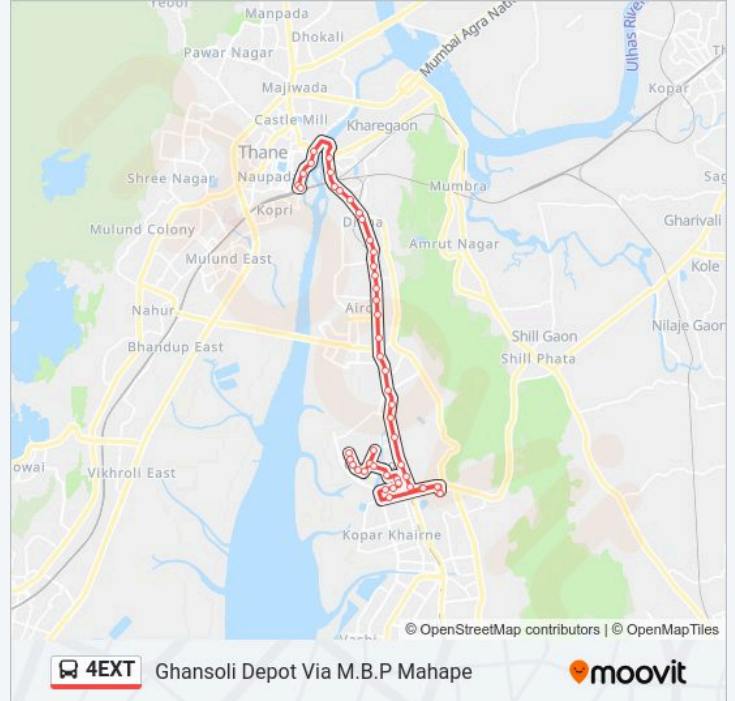

Ghansoli Gharonda (Towards Ghansoli Depot)

Rajiv Gandhi College

Bhoomi Oscar Chowk

Megh Malhar Society (Sector 10)

Cloud 36 Society

Atlantis Society

Ghansoli Depot

Direction: Thane Via M.B.P Mahape

47 stops

[VIEW LINE SCHEDULE](#)

Ghansoli Depot

Atlantis Society

4EXT bus Time Schedule

Thane Via M.B.P Mahape Route Timetable:

Sunday	12:50 - 17:13
Monday	12:50 - 17:13
Tuesday	12:50 - 17:13

Cloud 36 Society