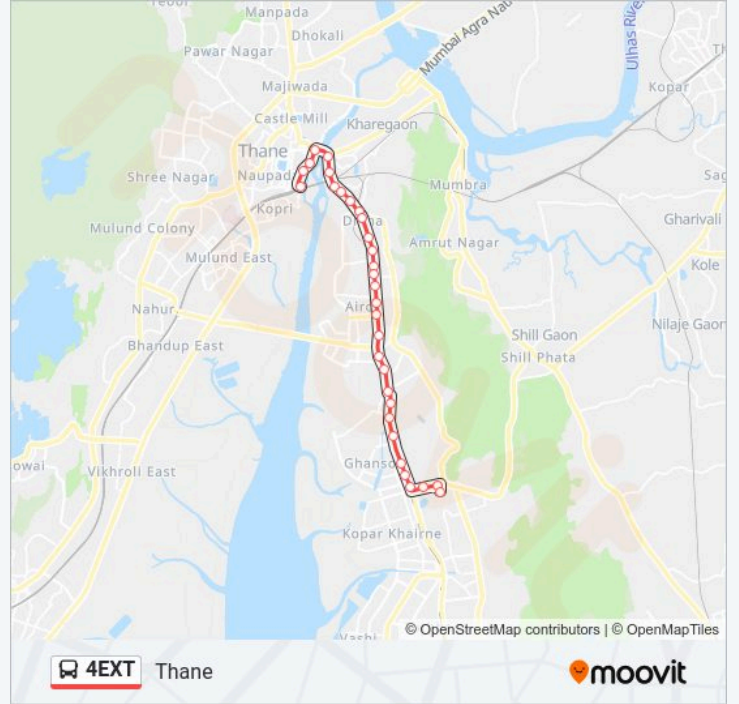

M.S.E.B Digha

Digha Village

Ganesh Nagar

Mukund Company Bridge

Ganpati Pada (Vitava Naka)

Vitava Naka

Vitava Village

Kalwa Depot

Kalwa Naka

Court Naka (Kanhaji Angre Chowk)

Mahagiri Koliwada

Dadoji Konddev Stadium

Thane

4EXT bus time schedules and route maps are available in an offline PDF at moovitapp.com. Use the Moovit App to see live bus times, train schedule or subway schedule, and step-by-step directions for all public transit in Mumbai.

© 2024 Moovit - All Rights Reserved