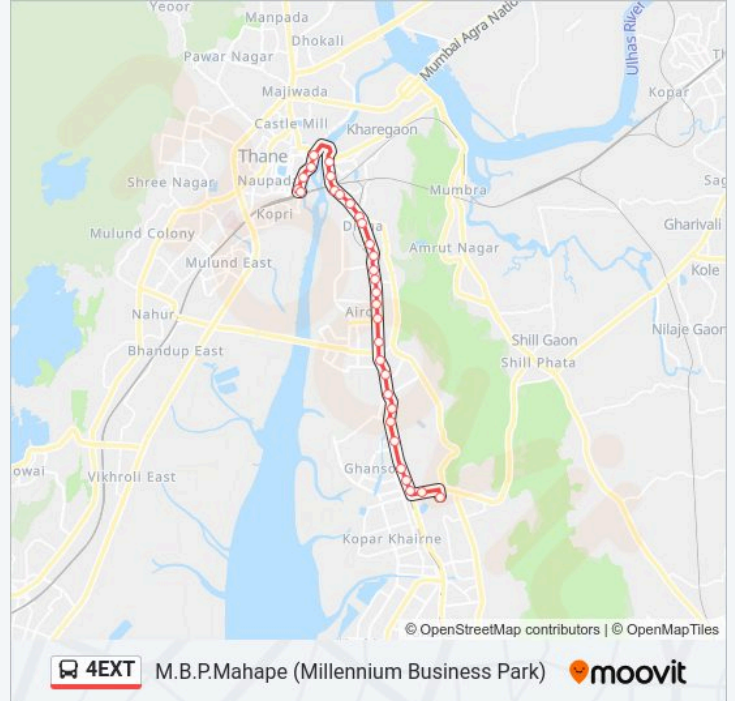

Use the Moovit App to find the closest 4EXT bus station near you and find out when is the next 4EXT bus arriving.

Direction: M.B.P.Mahape (Millennium Business Park)

31 stops

[VIEW LINE SCHEDULE](#)

Thane
Chendani Koliwada
Dadoji Kondadev Stadium
Mahagiri Koliwada
Court Naka (Kanhaji Angre Chowk)
Kalwa Naka
Kalwa Depot
Vitava Village
Vitava Naka
Ganpati Pada (Vitava Naka)
Mukund Company Bridge
Ganesh Nagar
Digha Village
M.S.E.B Digha
Reliable Plaza
Airoli Naka
Minds Space
Airoli Station
Bharat Bijlee Airoli
Siemens Company

4EXT bus Time Schedule

M.B.P.Mahape (Millennium Business Park) Route
Timetable:

Sunday	07:35 - 20:45
Monday	07:35 - 20:45
Tuesday	07:35 - 20:45
Wednesday	07:35 - 20:45
Thursday	07:35 - 20:45
Friday	07:35 - 20:45
Saturday	07:35 - 20:45

4EXT bus Info

Direction: M.B.P.Mahape (Millennium Business Park)

Stops: 31

Trip Duration: 37 min

Line Summary:

Rabale Police Station

Rabale Naka

Rabale Station

Direction: Thane

31 stops

[VIEW LINE SCHEDULE](#)

M.B.P Mahape (Millennium Business Park)

M.B.P Mahape (Millennium Business Park)

Helan Kelar Institute

Mahape Naka

Ghansoli Station