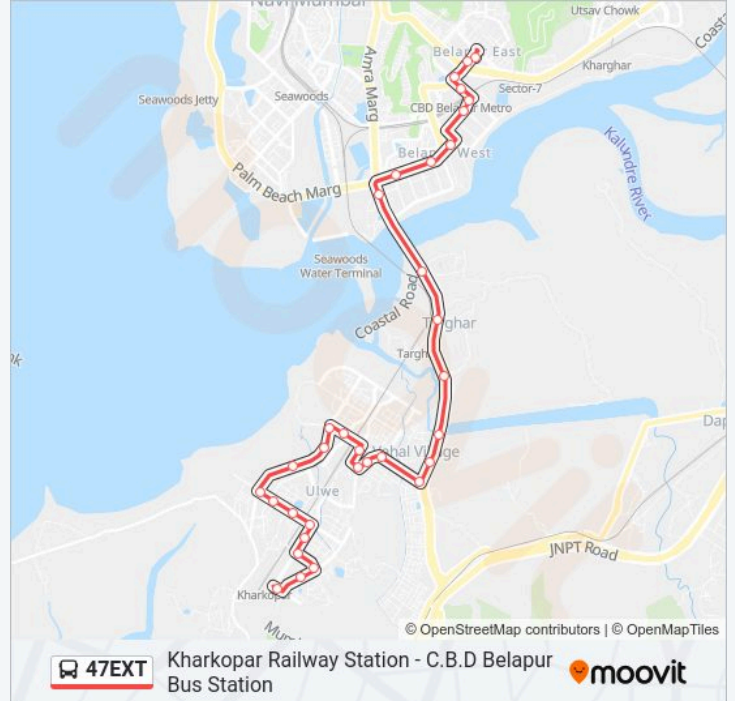

Motha Ulwa Village

Targhar / Kombadbhuje

Reti Bunder Ulwe

Kille Village

Bramha House

Sai Sangam Society

Diwale Village

Belapur Station / Central Bank

Raigad Bhavan

Belapur Railway Station

Konkan Bhavan

C.B.D.Fire Brigade Station

C.B.D.Belapur Bus Station

Direction: Kharkopar Railway Station

34 stops

[VIEW LINE SCHEDULE](#)

C.B.D.Belapur Bus Station

C.B.D.Fire Brigde Station

Konkan Bhavan

Belapur Railway Station

Raigad Bhavan

Belapur Station / Central Bank

Diwale Village

Sai Sangam Society

Bramha House

Kille Village

Kille Village Bridge

Reti Bunder Ulwe

Targhar / Kombadbhuje

Motha Ulwa Village

Morave Phata

Vahal

47EXT bus Time Schedule

Kharkopar Railway Station Route Timetable:

Sunday	15:27
Monday	15:27
Tuesday	15:27
Wednesday	15:27
Thursday	15:27
Friday	15:27
Saturday	15:27

47EXT bus Info

Direction: Kharkopar Railway Station

Stops: 34

Trip Duration: 38 min

Line Summary: