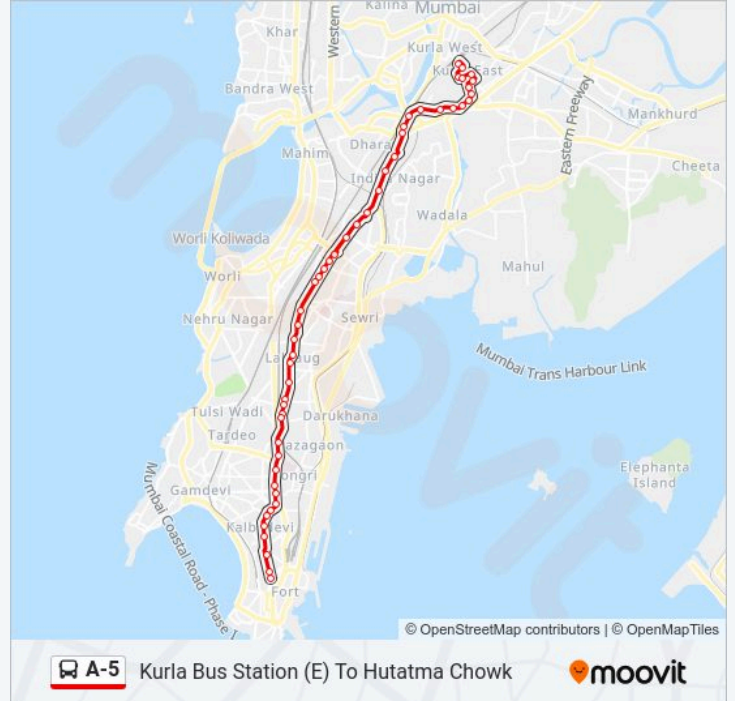

Line Summary:

Ruia College

Khodadad Circle (Dadar T.T.)

Dadar Post Office

Chitra Cinema

Shinde Wadi

Hindmata Cinema (Dadar)

Madkebuwa Chowk (Parel)

Bhuleshwar

Swadeshi Market

Kalbadevi

Vasudev Balwant Phadke Chowk

Mumbai Gymkhana

Hutatma Chowk

A-5 bus time schedules and route maps are available in an offline PDF at moovitapp.com. Use the Moovit App to see live bus times, train schedule or subway schedule, and step-by-step directions for all public transit in Mumbai.