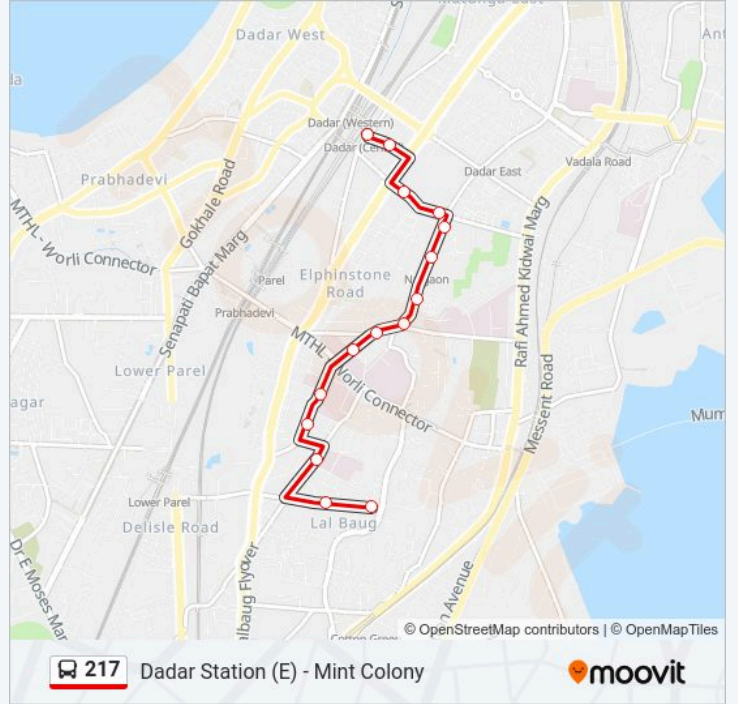

217 bus time schedules and route maps are available in an offline PDF at moovitapp.com. Use the Moovit App to see live bus times, train schedule or subway schedule, and step-by-step directions for all public transit in Mumbai.

© 2024 Moovit - All Rights Reserved