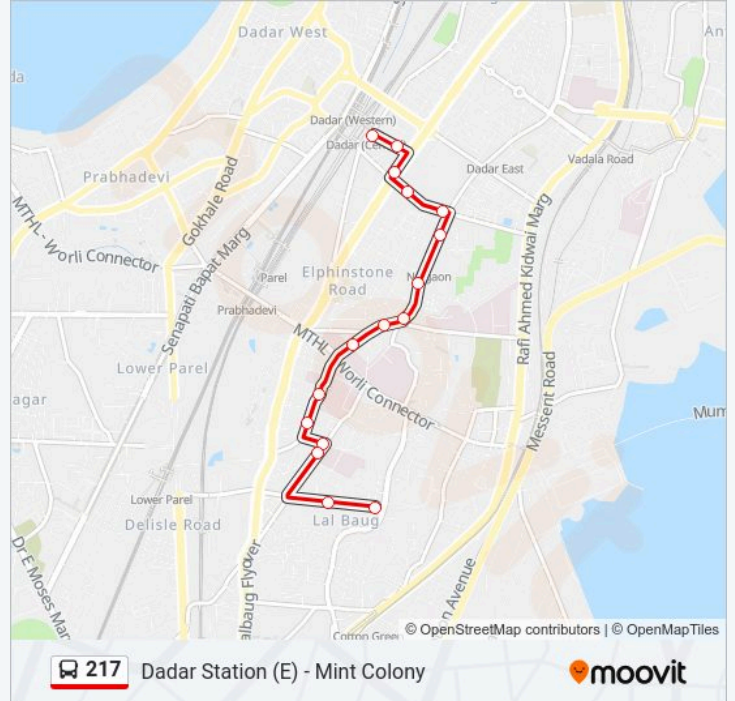

217 Line**Dadar Station (E) - Mint Colony**[Get The App](#)

The 217 bus line (Dadar Station (E) - Mint Colony) has 2 routes. For regular weekdays, their operation hours are:
(1) Dadar Station (E): 06:51 - 22:36(2) Mint Colony: 06:30 - 22:15

Use the Moovit App to find the closest 217 bus station near you and find out when is the next 217 bus arriving.

Direction: Dadar Station (E)

16 stops

[VIEW LINE SCHEDULE](#)

Mint Colony
Saibaba Road (Lalbaug)
Mahatma Gandhi Hospital (Parel)
Mahatma Gandhi Hospital (M.D College)
Dr.Shirodkar High School
K.E.M Hospital
Tata Hospital (Bhoiwada)
Bhoiwada / Mane Master Chowk
Bhoiwada (Mane Master Chowk)
Naigaon Police Colony
Spring Mill
Dadasaheb Sarfare Chowk
Sharda Cinema
Dadar Post Office
Khodadad Circle (Dadar T.T)
Dadar Station (E)

217 bus Time Schedule

Dadar Station (E) Route Timetable:

Monday	06:51 - 22:36
Tuesday	06:51 - 22:36
Wednesday	06:51 - 22:36
Thursday	06:51 - 22:36
Friday	06:51 - 22:36
Saturday	06:51 - 22:36
Sunday	06:51 - 22:36

217 bus Info**Direction:** Dadar Station (E)**Stops:** 16**Trip Duration:** 12 min**Line Summary:**

Direction: Mint Colony

15 stops

[VIEW LINE SCHEDULE](#)

- Dadar Station (E)
- Khodadad Circle (Dadar T.T)
- Sharda Cinema
- Dadasaheb Sarfare Chowk
- Dadasaheb Sarfare Chowk
- Spring Mill
- Naigaon Police Colony
- Bhoiwada (Mane Master Chowk)
- Bhoiwada / Mane Master Chowk
- Tata Hospital (Bhoiwada)
- K.E.M Hospital
- Dr.Shirodkar High School
- Mahatma Gandhi Hospital (Parel)
- Saibaba Road (Lalbaug)
- Mint Colony