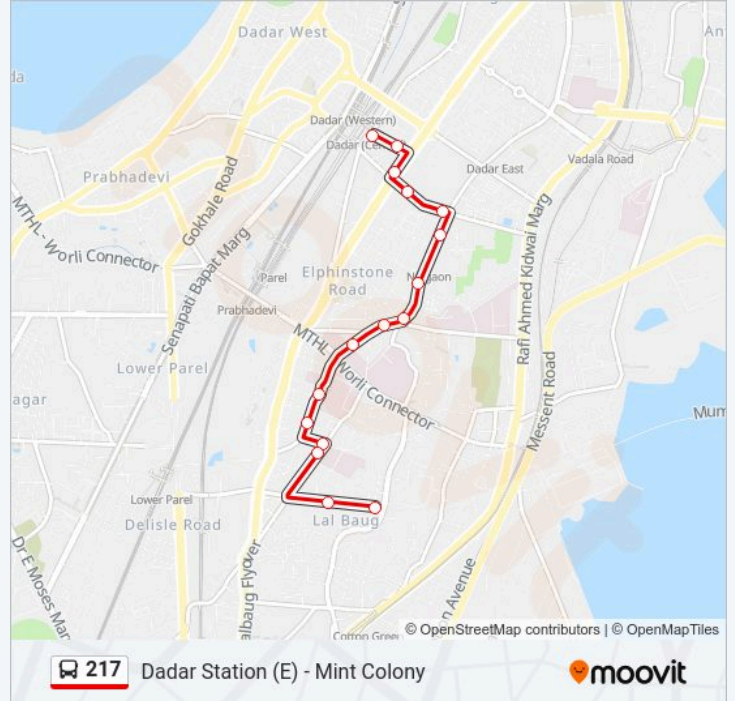

217 Line

Dadar Station (E) - Mint Colony

[Get The App](#)

The 217 bus line (Dadar Station (E) - Mint Colony) has 2 routes. For regular weekdays, their operation hours are:
(1) Dadar Station (E): 06:51-22:36(2) Mint Colony: 06:30-22:15
Use the Moovit App to find the closest 217 bus station near you and find out when is the next 217 bus arriving.

Direction: Dadar Station (E)

16 stops

[VIEW LINE SCHEDULE](#)

Mint Colony
Saibaba Road (Lalbaug)
Mahatma Gandhi Hospital (Parel)
Mahatma Gandhi Hospital (M.D College)
Dr.Shirodkar High School
K.E.M Hospital
Tata Hospital (Bhoiwada)
Bhoiwada / Mane Master Chowk
Bhoiwada (Mane Master Chowk)
Naigaon Police Colony
Spring Mill
Dadasaheb Sarfare Chowk
Sharda Cinema
Dadar Post Office
Khodadad Circle (Dadar T.T)
Dadar Station (E)

217 bus Time Schedule

Dadar Station (E) Route Timetable:

Monday	06:51-22:36
Tuesday	06:51-22:36
Wednesday	06:51-22:36
Thursday	06:51-22:36
Friday	06:51-22:36
Saturday	06:51-22:36
Sunday	06:51-22:36

217 bus Info

Direction: Dadar Station (E)

Stops: 16

Trip Duration: 12 min

Line Summary:

Direction: Mint Colony

15 stops

[VIEW LINE SCHEDULE](#)

- Dadar Station (E)
- Khodadad Circle (Dadar T.T)
- Sharda Cinema
- Dadasaheb Sarfare Chowk
- Dadasaheb Sarfare Chowk
- Spring Mill
- Naigaon Police Colony
- Bhoiwada (Mane Master Chowk)
- Bhoiwada / Mane Master Chowk
- Tata Hospital (Bhoiwada)
- K.E.M Hospital
- Dr.Shirodkar High School
- Mahatma Gandhi Hospital (Parel)
- Saibaba Road (Lalbaug)
- Mint Colony