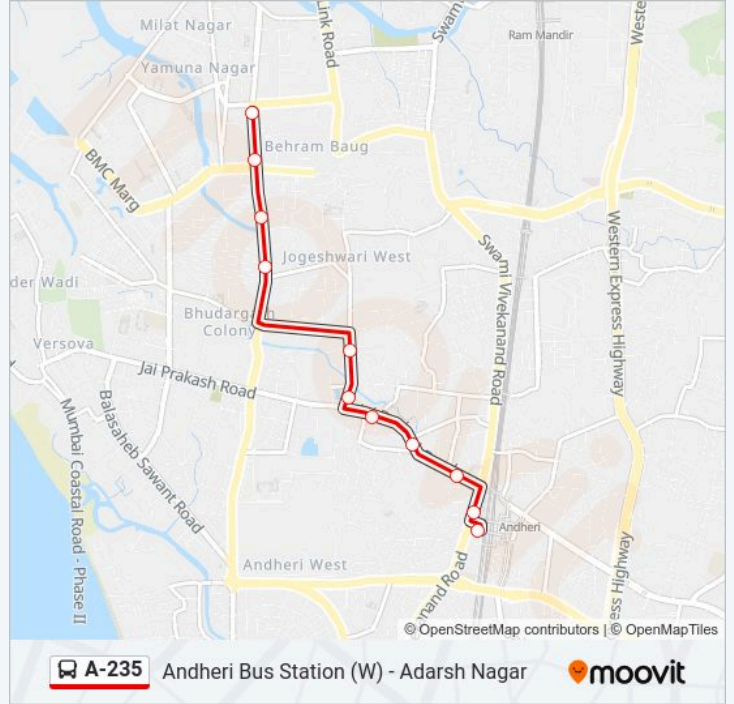

A-235 Line

Andheri Bus Station (W) - Adarsh Nagar

Get The App

The A-235 bus line (Andheri Bus Station (W) - Adarsh Nagar) has 2 routes. For regular weekdays, their operation hours are:

(1) Andheri Bus Station (W): 08:23-21:20(2) Adarsh Nagar: 05:45-21:50

Use the Moovit App to find the closest A-235 bus station near you and find out when is the next A-235 bus arriving.

Direction: Andheri Bus Station (W)

21 stops

[VIEW LINE SCHEDULE](#)

Adarsh Nagar

Oshiwara Police Station

A-235 bus Info**Direction:** Andheri Bus Station (W)**Stops:** 21**Trip Duration:** 19 min**Line Summary:**

Direction: Adarsh Nagar

11 stops

[VIEW LINE SCHEDULE](#)

- Andheri Bus Station (W)
- Andheri Station (W)
- Andheri Market
- Navrang Talkies
- Rajkumar (Andheri W)
- Shahajiraje Sport Complex (Andheri W)
- Azad Nagar (Andheri W)
- Laxmi Industrial Estate (Andheri W)
- Monginis (Andheri W)
- Lokhandwala Complex Junction
- Adarsh Nagar

Direction: Adarsh Nagar

Stops: 11

Trip Duration: 10 min

Line Summary:

A-235 bus time schedules and route maps are available in an offline PDF at moovitapp.com. Use the Moovit App to see live bus times, train schedule or subway schedule, and step-by-step directions for all public transit in Mumbai.