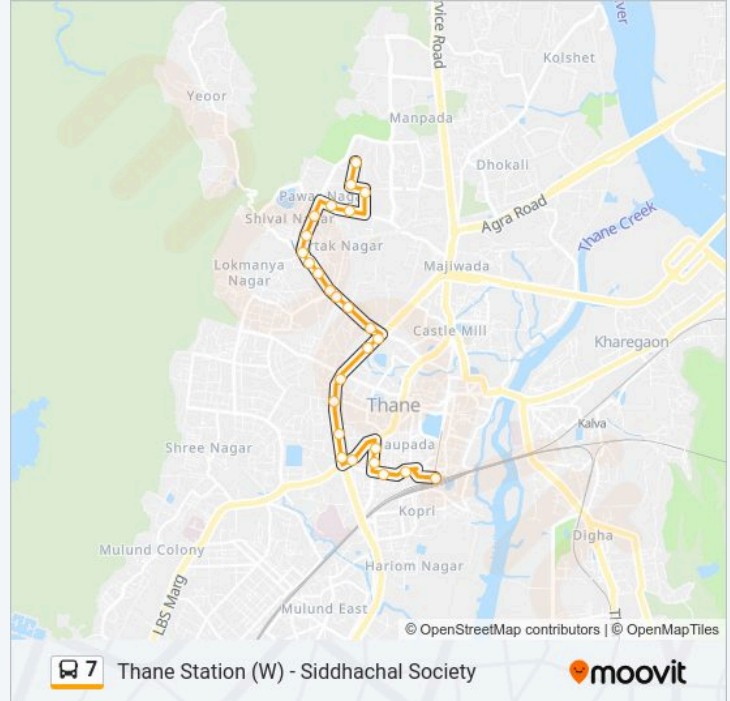

Bethany Hospital

Vasant Vihar Telephone Exchange

Panchavati Society

H.D.F.C Bank Siddhachal Society

Siddachal Society

Direction: Thane Station (W)

27 stops

[VIEW LINE SCHEDULE](#)

Siddachal Society

H.D.F.C Bank Siddhachal Society

Panchavati Society

Vasant Vihar Telephone Exchange

Bethany Hospital

Laxminarayan Residency

Cosmos Paradise

Devdaya Nagar

Shastrinagar Naka

Building No.3 Vartak Nagar

Vartak Nagar Naka

Vihang Garden

J.K Gram / Raymond

Cadbury Junction

Cadbury Junction

Siddheshwar Talav

Nitin Company Junction

Louiswadi

7 bus Time Schedule

Thane Station (W) Route Timetable:

Monday	07:15-21:20
Tuesday	07:15-21:20
Wednesday	07:15-21:20
Thursday	07:15-21:20
Friday	07:15-21:20
Saturday	07:15-21:20
Sunday	07:15-21:20

7 bus Info

Direction: Thane Station (W)

Stops: 27

Trip Duration: 21 min

Line Summary: