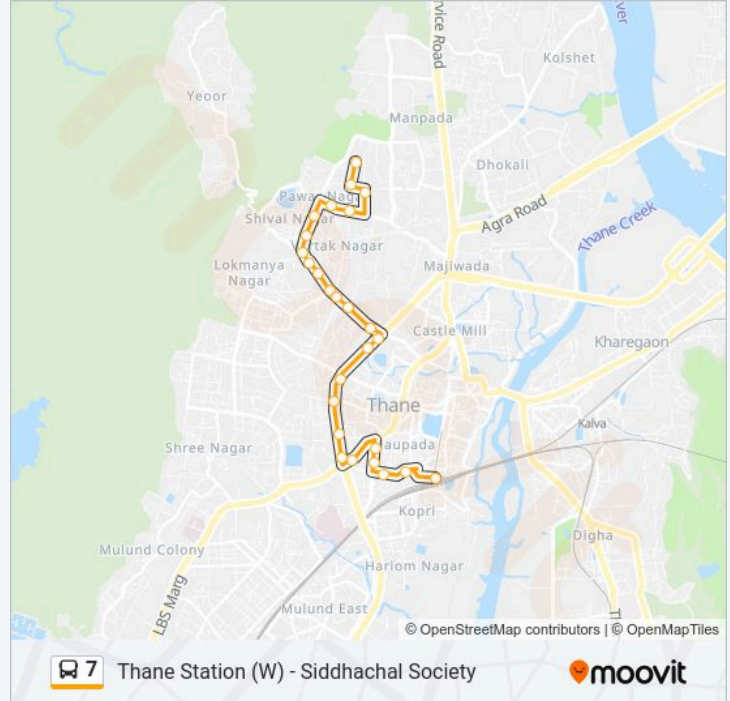

Bethany Hospital

Vasant Vihar Telephone Exchange

Panchavati Society

H.D.F.C Bank Siddhachal Society

Siddachal Society

Direction: Thane Station (W)

27 stops

[VIEW LINE SCHEDULE](#)

Siddachal Society

H.D.F.C Bank Siddhachal Society

Panchavati Society

Vasant Vihar Telephone Exchange

Bethany Hospital

Laxminarayan Residency

Cosmos Paradise

Devdaya Nagar

Shastrinagar Naka

Building No.3 Vartak Nagar

Vartak Nagar Naka

Vihang Garden

J.K Gram / Raymond

Cadbury Junction

Cadbury Junction

Siddheshwar Talav

Nitin Company Junction

Louiswadi

7 bus Time Schedule

Thane Station (W) Route Timetable:

Monday	07:15 - 21:20
Tuesday	07:15 - 21:20
Wednesday	07:15 - 21:20
Thursday	07:15 - 21:20
Friday	07:15 - 21:20
Saturday	07:15 - 21:20
Sunday	07:15 - 21:20

7 bus Info

Direction: Thane Station (W)

Stops: 27

Trip Duration: 21 min

Line Summary: