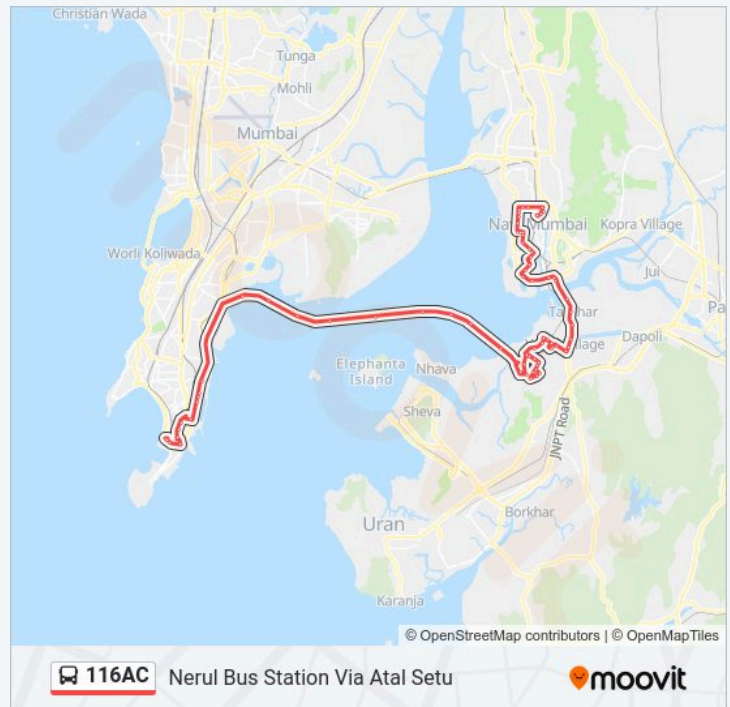

### 116AC bus Info

**Direction:** Nerul Bus Station Via Atal Setu

**Stops:** 78

**Trip Duration:** 107 min

**Line Summary:**

Kasturi Heritage

Prabhat Heights

Delta Tower Sector 8