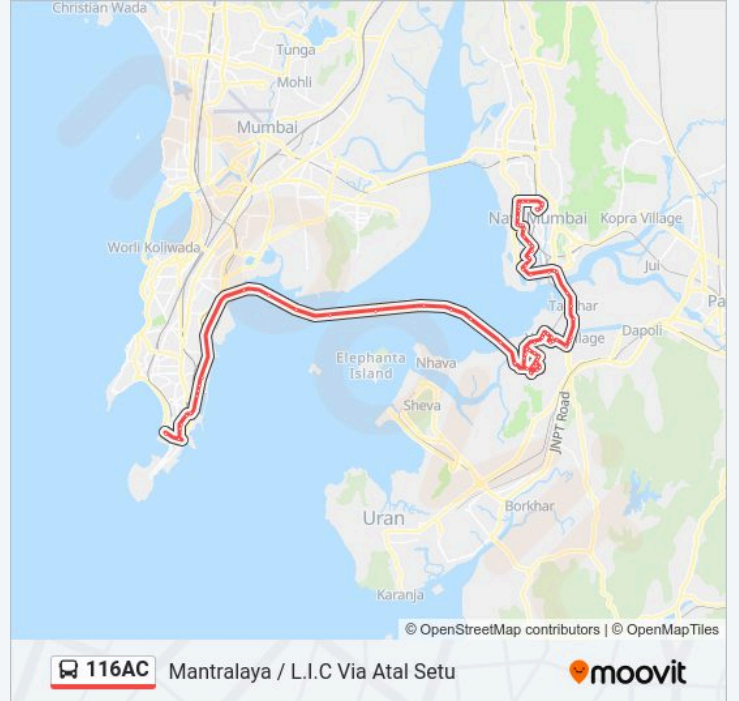

N.R.I / Nerul Sector 46 & 48

Sagar Sangam

N.M.M.C Head Office Belapur (Kille Gaon)

Kille Village

Reti Bunder Ulwe

Targhar / Kombadbhuje

Motha Ulwa Village

Morave Phata

Vahal

Vahal Sai Mandir

Shagun Reality Chowk / Fire Brigade Center

Anand Astha Society Sector 19

Bamandongri Station (E)

Nagri Arogya Kendra (Ulwe)

Moreshwar Heritage

N.M Sez / Morave Junction

Bamandongri Station (W)

Bhagvati Group Sector 9

Delta Tower Sector 8

Prabhat Heights

Kasturi Heritage

Om Sai Srushti Sector 17

Adinath Society Sector 17

Tejas Height Society Sector 17

Ulwe Node Sector 17

Shelghar

Kharkopar Station

Ramseth Thakur Stadium

Adinath Society Sector 17

Om Sai Srushti Sector 17

Kasturi Heritage

Prabhat Heights