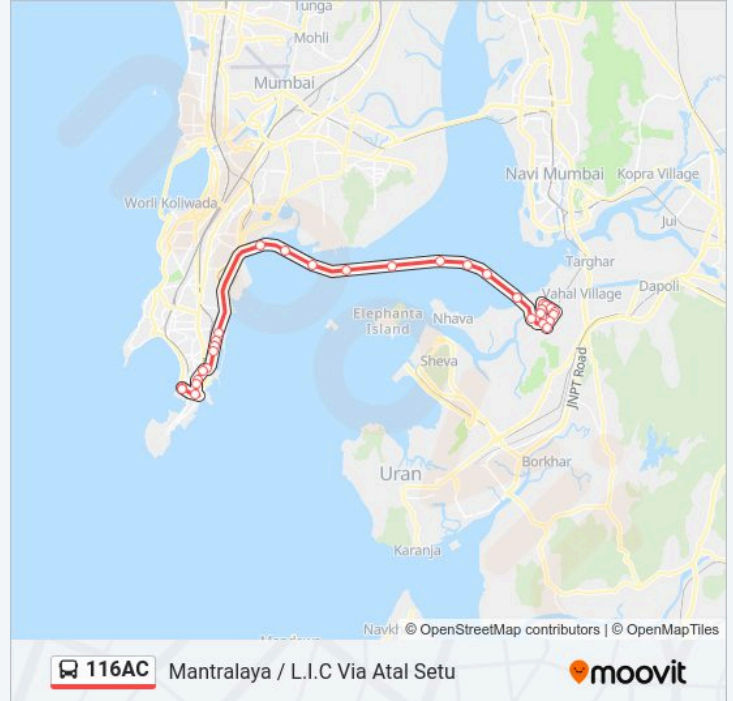

K.M 1

Sewree Nhavasheva Atal Setu Bridge

Wadi Bunder

Loha Bhavan

Carnac Bunder

Fire Brigade (P.D Mello Road)

Chhatrapati Shivaji Maharaj Terminus (G.P.O.)

Khadi Bhandar

Hutatma Chowk / Siddharth College

Hutatma Chowk (Mumbai University

Dr.Shyamaprasad Mukherjee Chowk (Museum)

Mantralaya

Mantralaya / L.I.C

116AC bus time schedules and route maps are available in an offline PDF at moovitapp.com. Use the Moovit App to see live bus times, train schedule or subway schedule, and step-by-step directions for all public transit in Mumbai.

© 2024 Moovit - All Rights Reserved