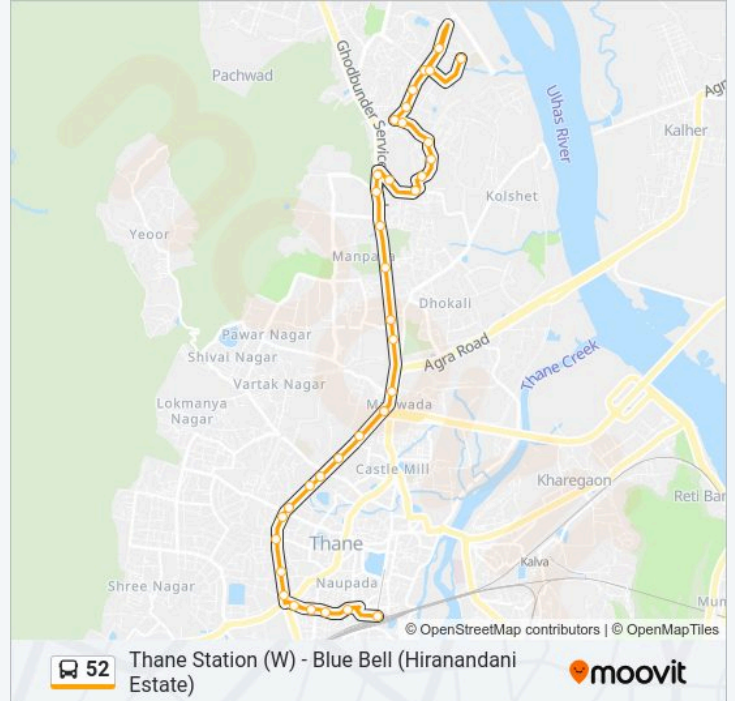

Hiranandani Estate (Gold Croft)

Arcadia Circle

Blue Bell (Hiranandani Estate)

Direction: Thane Station (W)

37 stops

[VIEW LINE SCHEDULE](#)

Blue Bell (Hiranandani Estate)

Arcadia Circle