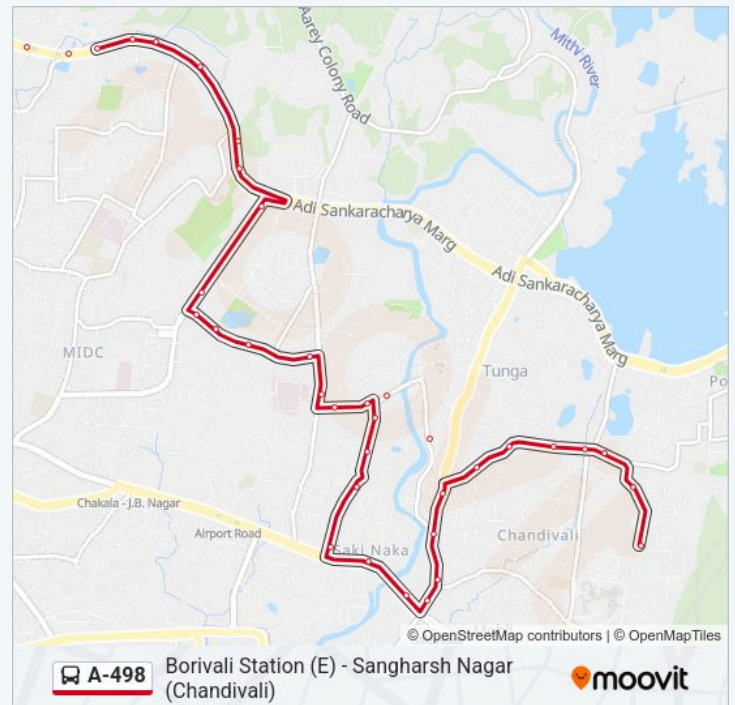

04:30-02:28

A-498 bus Info

Direction: Sangharsh Nagar (Chandivali)

Stops: 58

Trip Duration: 53 min

Line Summary:

C Cross Road Seepz

Suraj Diamonds / Seepz Gate No.2