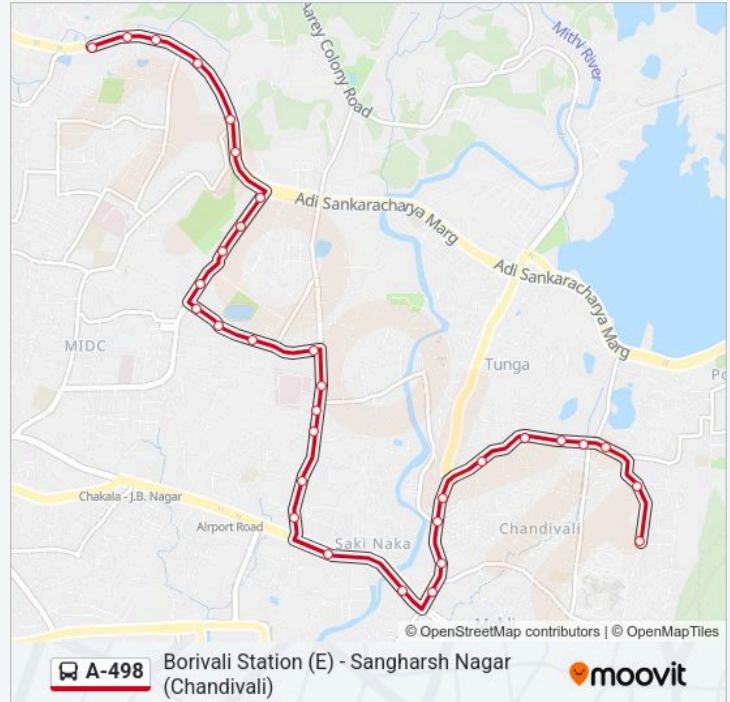

A-498 bus Info**Direction:** Borivali Railway Station (E)**Stops:** 48**Trip Duration:** 56 min**Line Summary:**

Seepz Village

Sariput Nagar (Service Road)

Kamal Amrohi Studio

Durga Nagar

Green Field

Kalpataru Estate

04:30-02:28

A-498 bus Info

Direction: Sangharsh Nagar (Chandivali)

Stops: 58

Trip Duration: 53 min

Line Summary:

C Cross Road Seepz

Suraj Diamonds / Seepz Gate No.2

Marol Maroshi Bus Station

Vijay Nagar

Sainath Nagar (Seepz)

Suraj Diamonds / Seepz Gate No.2

C Cross Road Seepz

Seepz Bus Station

Seepz Bus Station

Seepz

A-498 bus Info

Direction: Majas Depot

Stops: 32

Trip Duration: 20 min

Line Summary:

A-498 bus time schedules and route maps are available in an offline PDF at moovitapp.com. Use the Moovit App to see live bus times, train schedule or subway schedule, and step-by-step directions for all public transit in Mumbai.