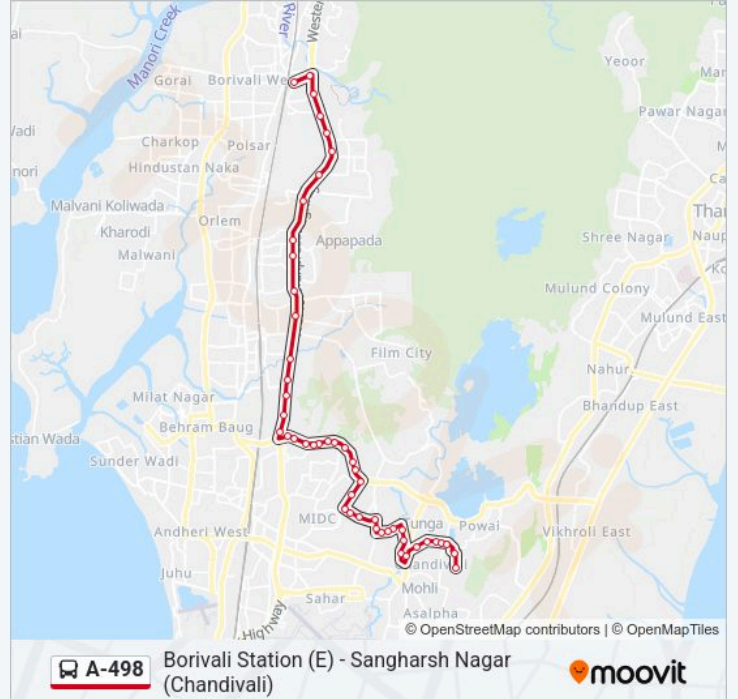

Dattani Park (Magathane)

Magathane Telephone Exchange

Magathane Depot

Devi Pada (Borivali E)

Omkareshwar Mandir

Borivali (E) Station

Direction: Sangharsh Nagar (Chandivali)

58 stops

[VIEW LINE SCHEDULE](#)

A-498 bus Time Schedule

Sangharsh Nagar (Chandivali) Route Timetable:

Monday

04:30-02:28

Borivali (E) Station

Borivali (E) Station

National Park Borivali