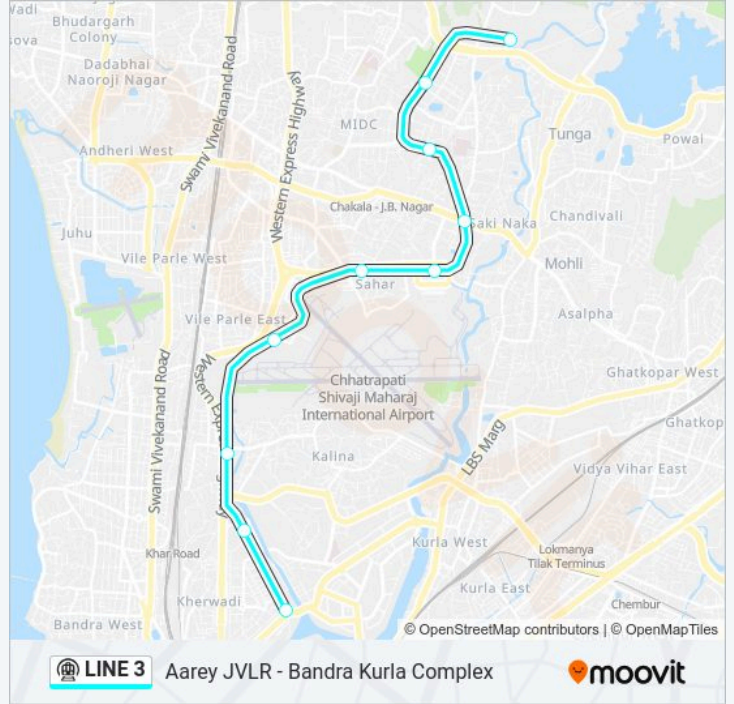

Use the Moovit App to find the closest LINE 3 metro station near you and find out when is the next LINE 3 metro arriving.

Direction: Aarey JVLR

10 stops

[VIEW LINE SCHEDULE](#)

Bandra Kurla Complex
Bandra Colony
Santacruz Metro
CSMIA (Airport Terminal 1)
Sahar Road
CSMIA (Airport Terminal 2)
Marol Naka
MIDC Andheri
Seepz
Aarey JVLR

LINE 3 metro Info

Direction: Aarey JVLR

Stops: 10

Trip Duration: 23 min

Line Summary:

Direction: Bandra Kurla Complex

10 stops

[VIEW LINE SCHEDULE](#)

Bandra Kurla Complex Route Timetable:

Monday	06:30 - 22:30
Tuesday	06:30 - 22:30
Wednesday	06:30 - 22:30
Thursday	06:30 - 22:30
Friday	06:30 - 22:30
Saturday	06:30 - 22:30
Sunday	08:30 - 22:30

LINE 3 metro Info

Direction: Bandra Kurla Complex

Stops: 10

Trip Duration: 23 min

Line Summary:

LINE 3 metro time schedules and route maps are available in an offline PDF at moovitapp.com. Use the Moovit App to see live bus times, train schedule or subway schedule, and step-by-step directions for all public transit in Mumbai.