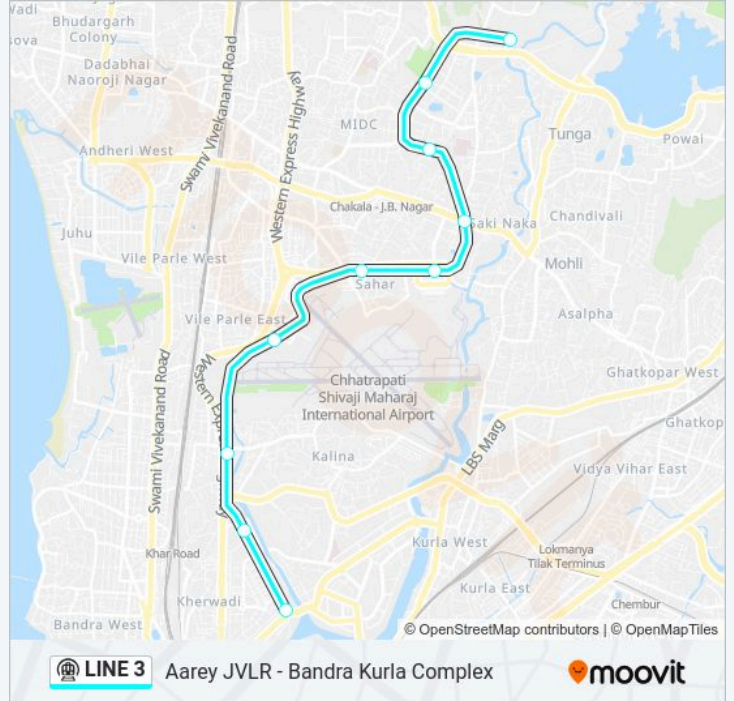

LINE 3 Line

Aarey JVLR - Bandra Kurla Complex

[Get The App](#)

The LINE 3 metro line (Aarey JVLR - Bandra Kurla Complex) has 2 routes. For regular weekdays, their operation hours are:

(1) Aarey JVLR: 06:30 - 22:30(2) Bandra Kurla Complex: 06:30 - 22:30

Use the Moovit App to find the closest LINE 3 metro station near you and find out when is the next LINE 3 metro arriving.

Direction: Aarey JVLR

10 stops

[VIEW LINE SCHEDULE](#)

Bandra Kurla Complex
Bandra Colony
Santacruz Metro
CSMIA (Airport Terminal 1)
Sahar Road
CSMIA (Airport Terminal 2)
Marol Naka
MIDC Andheri
Seepz
Aarey JVLR

LINE 3 metro Time Schedule

Aarey JVLR Route Timetable:

Monday	06:30 - 22:30
Tuesday	06:30 - 22:30
Wednesday	06:30 - 22:30
Thursday	06:30 - 22:30
Friday	06:30 - 22:30
Saturday	06:30 - 22:30
Sunday	08:30 - 22:30

LINE 3 metro Info

Direction: Aarey JVLR

Stops: 10

Trip Duration: 23 min

Line Summary:

Direction: Bandra Kurla Complex

10 stops

[VIEW LINE SCHEDULE](#)