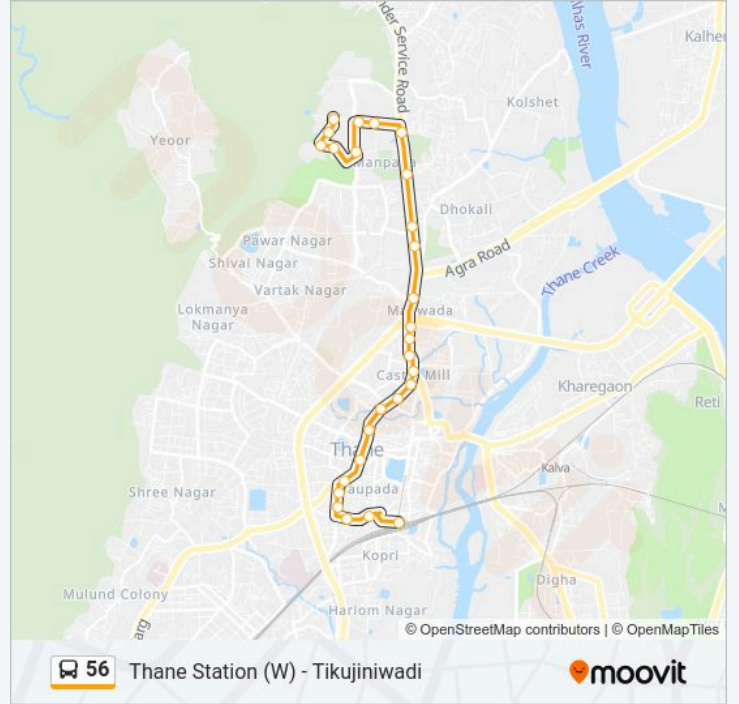

### 56 bus Info

**Direction:** Thane Station (W)

**Stops:** 28

**Trip Duration:** 24 min

**Line Summary:**

Hari Niwas

Shahu Market

Ice Factory Thane

### Direction: Tikujiniwadi

27 stops

[VIEW LINE SCHEDULE](#)

Thane Station (W)

A.K Joshi Vidyalaya Thane

Ice Factory Thane

Shahu Market

Hari Niwas Circle

### 56 bus Info

**Direction:** Tikujiniwadi

**Stops:** 27

**Trip Duration:** 20 min

**Line Summary:**

Lockim Company / R Mall

Manpada

Sahayog Society

Dharamveer Nagar / Happy Valley Circle

Valley Tower / Khewra Circle

Garden Estate

Kokani Pada (Thane W)

Hill Garden

Tikujini Wadi

56 bus time schedules and route maps are available in an offline PDF at [moovitapp.com](https://moovitapp.com). Use the Moovit App to see live bus times, train schedule or subway schedule, and step-by-step directions for all public transit in Mumbai.