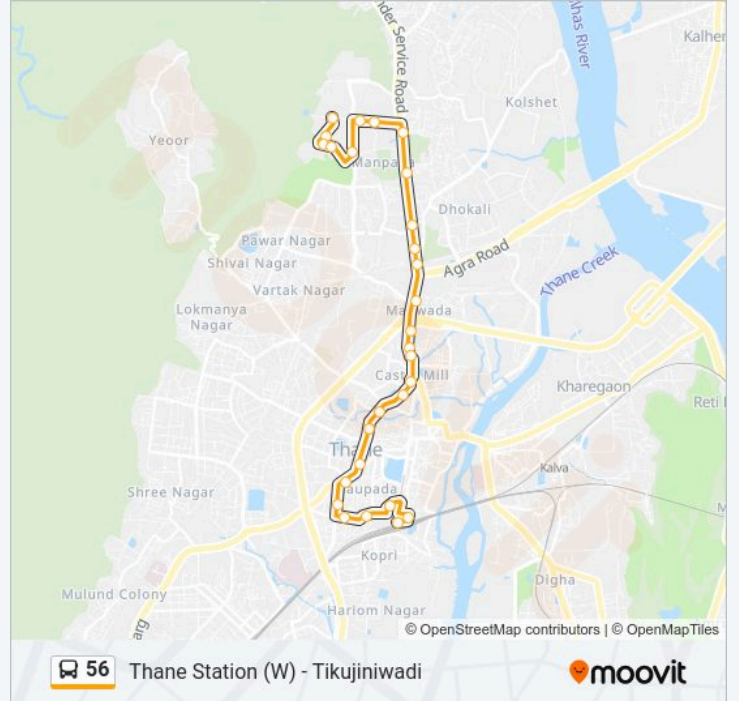

### 56 bus Time Schedule

Thane Station (W) Route Timetable:

Sunday	05:00 - 23:00
Monday	05:00 - 23:00
Tuesday	05:00 - 23:00
Wednesday	05:00 - 23:00
Thursday	05:00 - 23:00
Friday	05:00 - 23:00
Saturday	05:00 - 23:00

### 56 bus Info

**Direction:** Thane Station (W)

**Stops:** 28

**Trip Duration:** 24 min

**Line Summary:**

Hari Niwas

Shahu Market

Ice Factory Thane

### Direction: Tikujiniwadi

27 stops

[VIEW LINE SCHEDULE](#)

Thane Station (W)

A.K Joshi Vidyalaya Thane

Ice Factory Thane

Shahu Market

Hari Niwas Circle