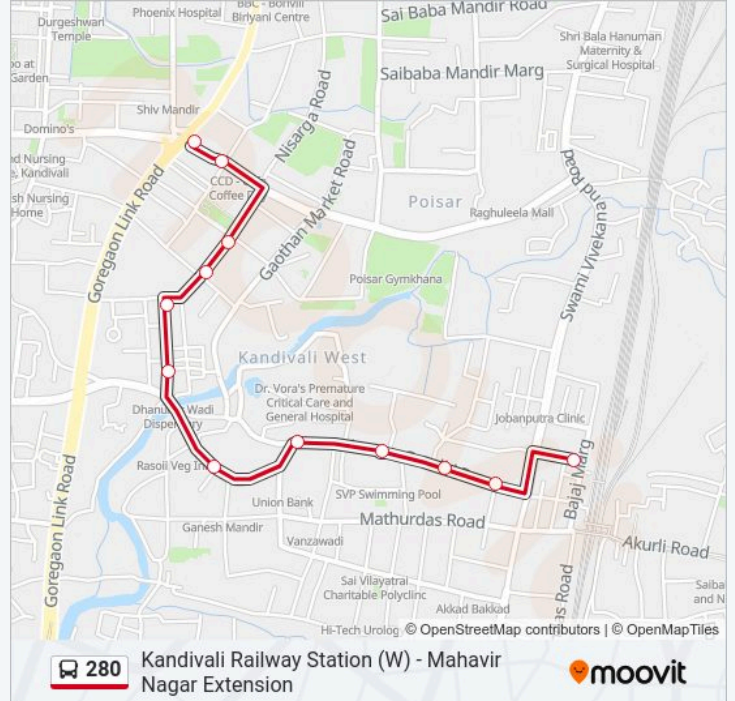

The 280 bus line (Kandivali Railway Station (W) - Mahavir Nagar Extension) has 2 routes. For regular weekdays, their operation hours are:

(1) Kandivali Railway Station (W): 06:20 - 21:43(2) Mahavir Nagar Extension: 06:35 - 22:05

Use the Moovit App to find the closest 280 bus station near you and find out when is the next 280 bus arriving.

**Direction: Kandivali Railway Station (W)**

12 stops

[VIEW LINE SCHEDULE](#)

Mahavir Nagar Extension

**280 bus Info**

**Direction:** Kandivali Railway Station (W)

**Stops:** 12

**Trip Duration:** 9 min

**Line Summary:**