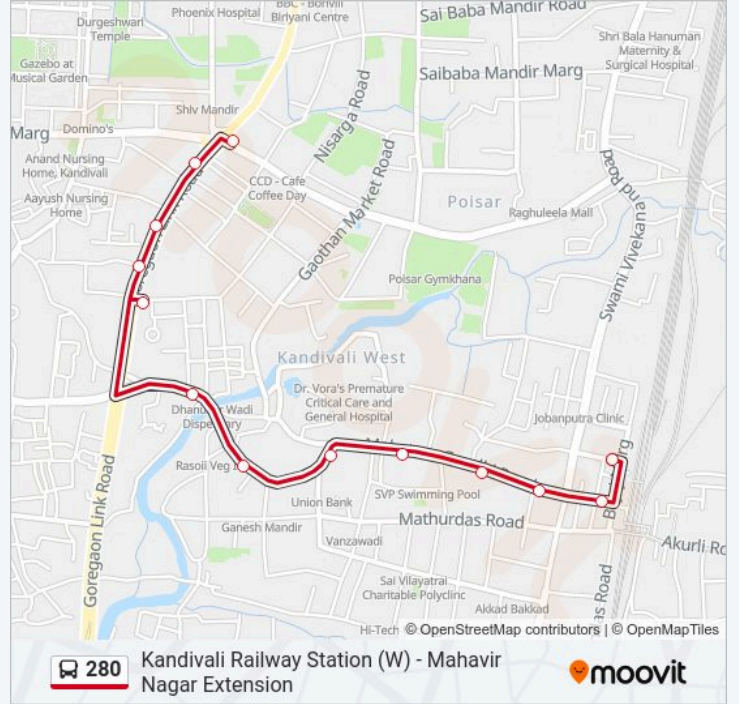

The 280 bus line (Kandivali Railway Station (W) - Mahavir Nagar Extension) has 2 routes. For regular weekdays, their operation hours are:

(1) Kandivali Railway Station (W): 06:20 - 21:43(2) Mahavir Nagar Extension: 06:35 - 22:05

**280 bus Info**

**Direction:** Kandivali Railway Station (W)

**Stops:** 12

**Trip Duration:** 9 min

**Line Summary:**

## 280 bus Time Schedule

Mahavir Nagar Extension Route Timetable:

|           |               |
|-----------|---------------|
| Sunday    | 06:35 - 22:05 |
| Monday    | 06:35 - 22:05 |
| Tuesday   | 06:35 - 22:05 |
| Wednesday | 06:35 - 22:05 |
| Thursday  | 06:35 - 22:05 |
| Friday    | 06:35 - 22:05 |
| Saturday  | 06:35 - 22:05 |

## 280 bus Info

**Direction:** Mahavir Nagar Extension

**Stops:** 13

**Trip Duration:** 9 min

**Line Summary:**

280 bus time schedules and route maps are available in an offline PDF at [moovitapp.com](https://moovitapp.com). Use the Moovit App to see live bus times, train schedule or subway schedule, and step-by-step directions for all public transit in Mumbai.