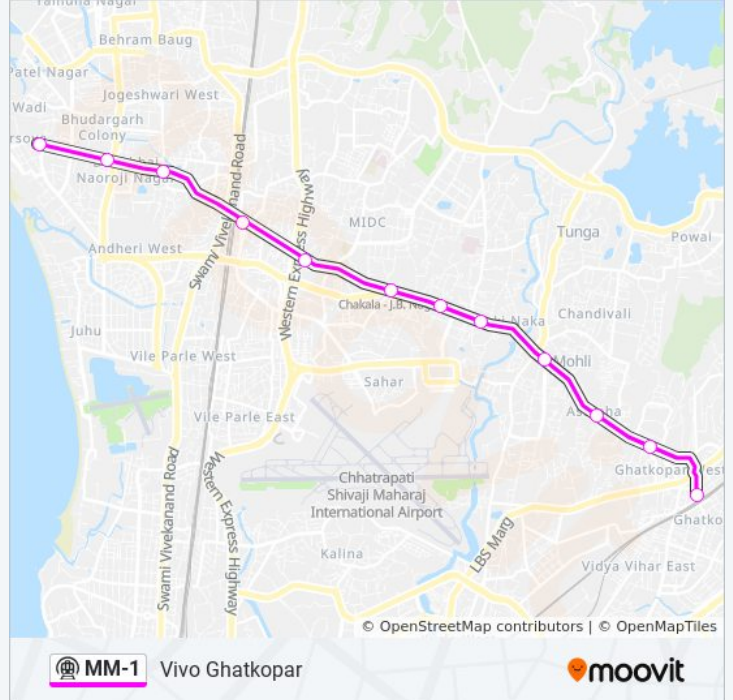

MM-1 metro time schedules and route maps are available in an offline PDF at moovitapp.com. Use the [Moovit App](#) to see live bus times, train schedule or subway schedule, and step-by-step directions for all public transit in Mumbai.

[About Moovit](#) • [MaaS Solutions](#) • [Supported Countries](#) • [Mooviter Community](#)

© 2024 Moovit - All Rights Reserved

Check Live Arrival Times