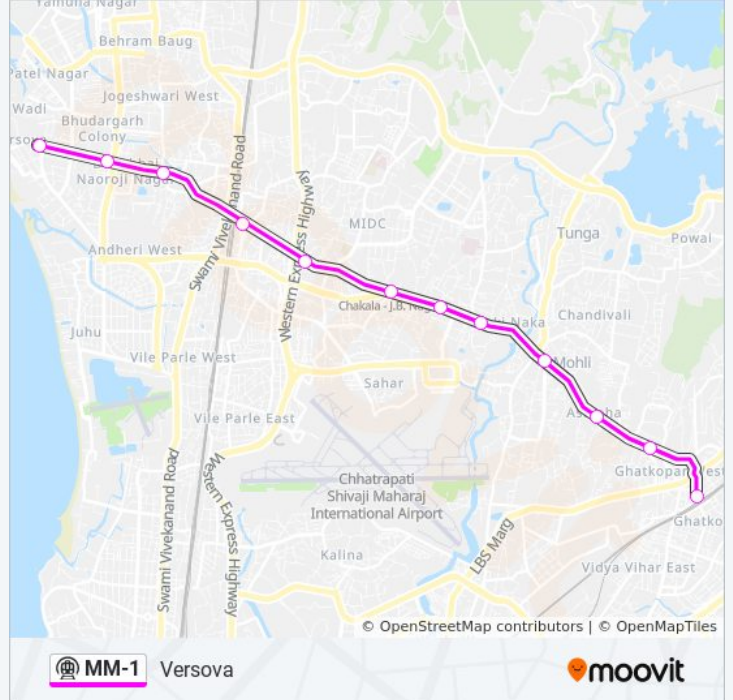

Direction: Versova

12 stops

[VIEW LINE SCHEDULE](#)

- Ghatkopar
- Jagruti Nagar
- Asalpha Road
- Sakinaka
- Marol Naka
- Airport Road
- Chakala
- Western Express Highway
- Andheri
- Azad Nagar
- D.N. Nagar
- Versova

MM-1 metro Time Schedule

Versova Route Timetable:

Sunday	05:30 - 23:45
Monday	05:30 - 23:45
Tuesday	05:30 - 23:45
Wednesday	05:30 - 23:45
Thursday	05:30 - 23:45
Friday	05:30 - 23:45
Saturday	05:30 - 23:45

MM-1 metro Info

Direction: Versova

Stops: 12

Trip Duration: 30 min

Line Summary:

Direction: Vivo Ghatkopar

12 stops

[VIEW LINE SCHEDULE](#)

- Versova
- D.N. Nagar
- Azad Nagar
- Andheri
- Western Express Highway
- Chakala
- Airport Road
- Marol Naka
- Sakinaka
- Asalpha Road
- Jagruti Nagar
- Ghatkopar

MM-1 metro Time Schedule

Vivo Ghatkopar Route Timetable: