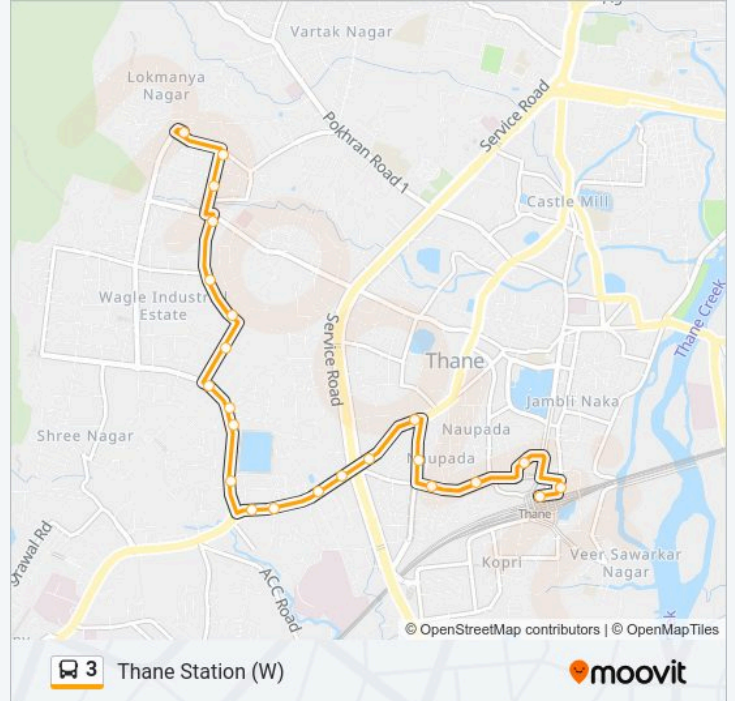

Ice Factory Thane

A.K Joshi Vidyalaya Thane

Gaondevi (Thane W)

S.T Bus Stand Thane

Thane Station (W)

3 bus time schedules and route maps are available in an offline PDF at moovitapp.com. Use the Moovit App to see live bus times, train schedule or subway schedule, and step-by-step directions for all public transit in Mumbai.

© 2024 Moovit - All Rights Reserved