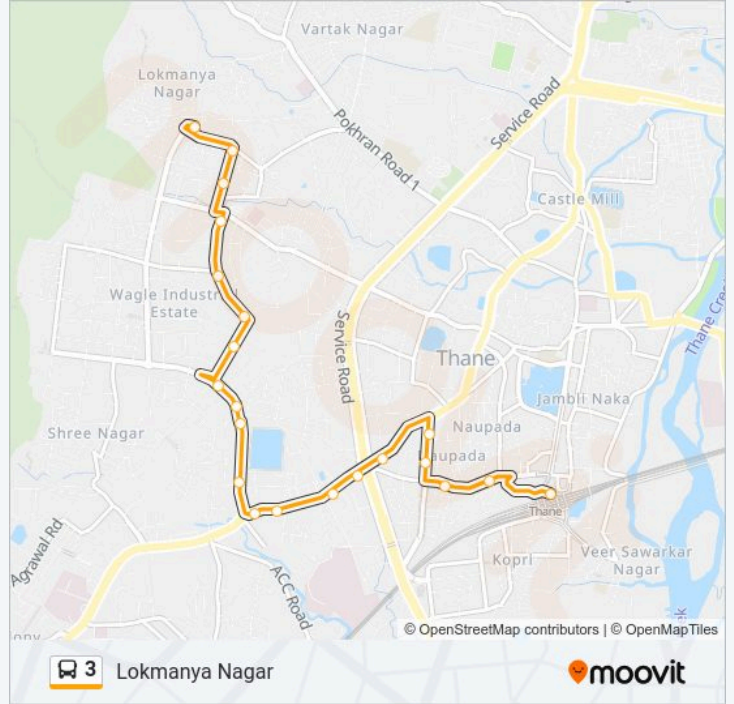

### Direction: Lokmanya Nagar

21 stops

[VIEW LINE SCHEDULE](#)

- Thane Station (W)
- A.K Joshi Vidyalaya Thane
- Ice Factory Thane
- Shahu Market
- Hari Niwas Circle
- Forest Office
- Marathon Chowk (Teen Hath Naka)
- Johnson Company
- Kashish Park
- Mulund Check Naka
- Automatic Company
- M.I.D.C.
- Passport Office Thane
- Road Number 16
- Tilak Nagar Junction
- Ambika Nagar
- Agriculture
- Kamgar Hospital (Thane)
- Swatantra Veer Savarkar Nagar
- Yashodhan Nagar
- Lokmanya Nagar

### 3 bus Time Schedule

Lokmanya Nagar Route Timetable:

Sunday	06:10 - 21:40
Monday	06:10 - 21:40
Tuesday	06:10 - 21:40
Wednesday	06:10 - 21:40
Thursday	06:10 - 21:40
Friday	06:10 - 21:40
Saturday	06:10 - 21:40

### 3 bus Info

**Direction:** Lokmanya Nagar

**Stops:** 21

**Trip Duration:** 18 min

**Line Summary:**

## 3 bus Info

**Direction:** Thane Station (W)

**Stops:** 23

**Trip Duration:** 19 min

**Line Summary:**

Ice Factory Thane

A.K Joshi Vidyalaya Thane

Gaondevi (Thane W)