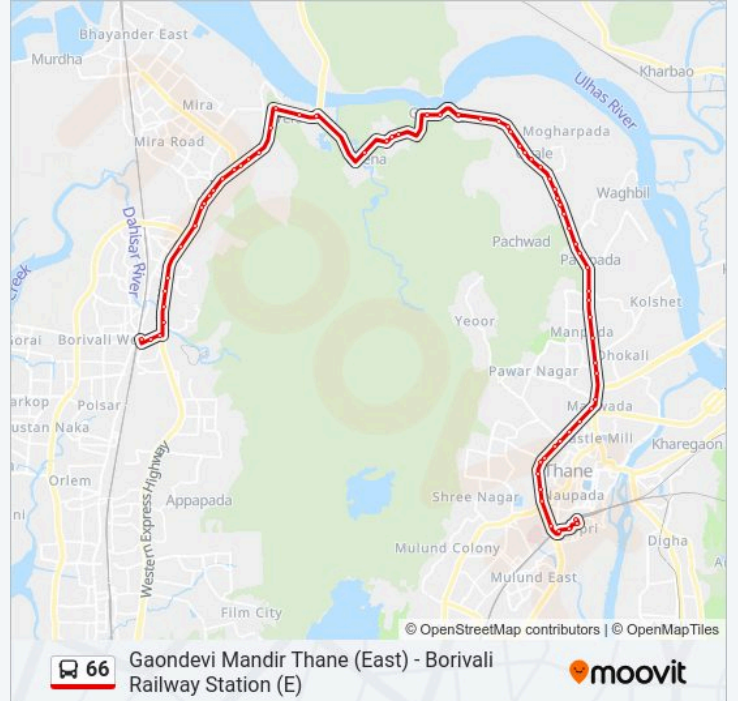

Mulla Baug

Azad Nagar Naka

Patli Pada Naka

Dongari Pada

Waghbil Naka

Panchamrut

Vijay Garden

Muchhala College

Anand Nagar

Sainath Nagar

Kasarvadavli Naka

Tieten Medicity Thane

Ovala Gaon

Shriram Hospital

Vihang Hills

Poushmata Mandir

Lodha Complex

Bhainder Pada

Imperial Square

Jagannath Mahadev Temple

Gaimukh

Gaimukh Jakat Naka

Cocacola Company

Vardan LOK Ashram

Kajupada

Chena Bridge

Fountain Hotel / Varsova Bridge

Varsova Jain Mandir

Ghodbunder Village

Ghodbunder Village Junction

Western Hotel (Laxmi Baug)

Kashigaon