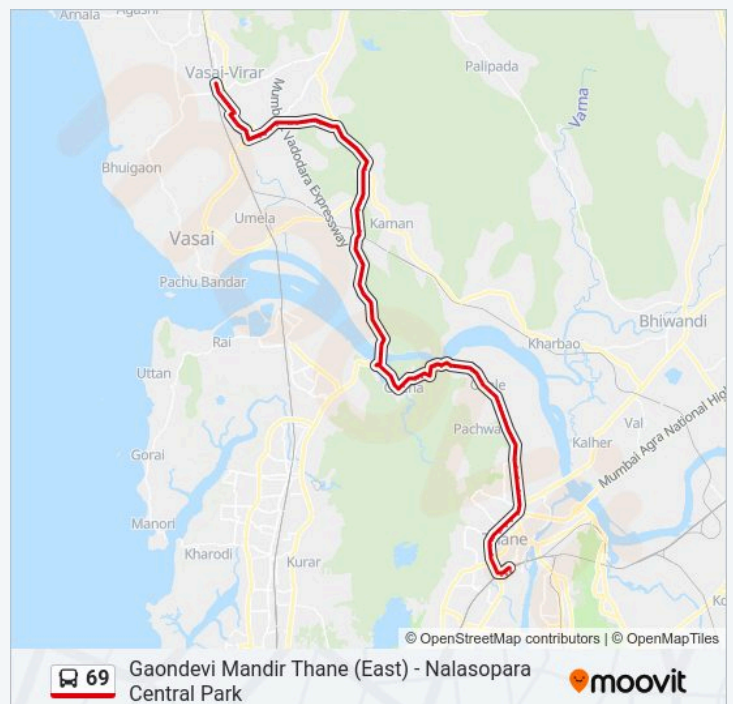

69 bus Info

Direction: Nalasopara Central Park

Stops: 91

Trip Duration: 106 min

Line Summary:

Dongari Pada

Waghbil Naka

Panchamrut