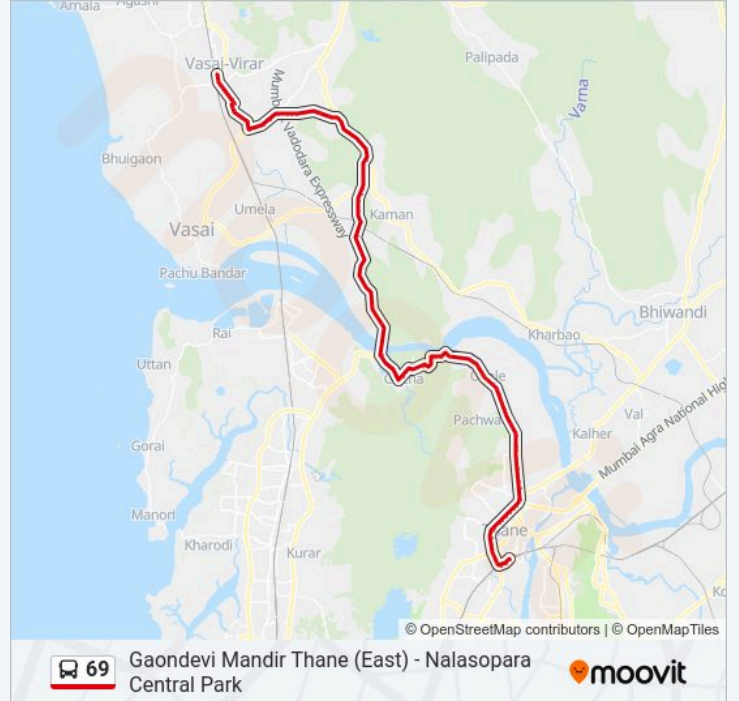

Bhoidapada Naka

Sai Mandir

Agarwal Naka

Tirupati Udyog Nagar

Waliv Phata

Laxmi Industry

Pydhone

Sativali Naka

Sativali

Sativali Phata

Chinchoti Naka

Bapana

Bapana Bridge

Bapana Bridge Corner

Jai Vijay

Green Fouvh

Diva-Vasai Railway Bridge

Lodha Dham

Sai Puja Hotel

Pathar Pada

Sasunavghar

Kinara Dhaba

Versova Police Station

Fountain Hotel / Varsova Bridge

Chena Bridge

Kajupada

Vardan LOK Ashram

Cocacola Company

Gaimukh Jakat Naka

Gaimukh

Jagannath Mahadev Temple

Imperial Square