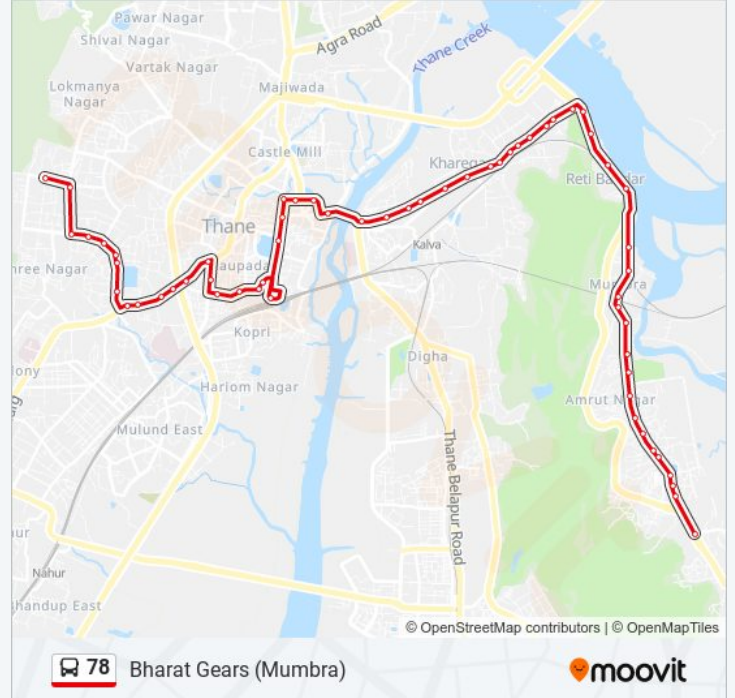

Thane Civil Hospital

R. T.O Office (Thane)

Court Naka (Kanhaji Angre Chowk)

Kalwa Naka

Manisha Nagar

Sahyadri Society

Dattawadi Khare Gaon

Khare Gaon Naka

Premnagar

Vimalnagar

Parsik Nagar

Vastu Anand

Parsik Nagar

Sainath Nagar

Reti Bunder Circle Kalwa

Reti Bunder Circle Atmaram Patil Chowk

Retibunder 2

Rananagar

Retibunder Number 1

Mumbra Dattawadi

Mumbra Railway Station

Mumbra Prabhat Office

Lalit Clinic

Mumbra Police Station

Shivsena Office (Mumbra)

Shankar Mandir Mumbra

Amrut Nagar (Mumbra)

Kismat Colony

Nashimat Colony

Almos Colony (Kousa)

Kousa Gaon

Kousa Jama Masjid

Shimla Park