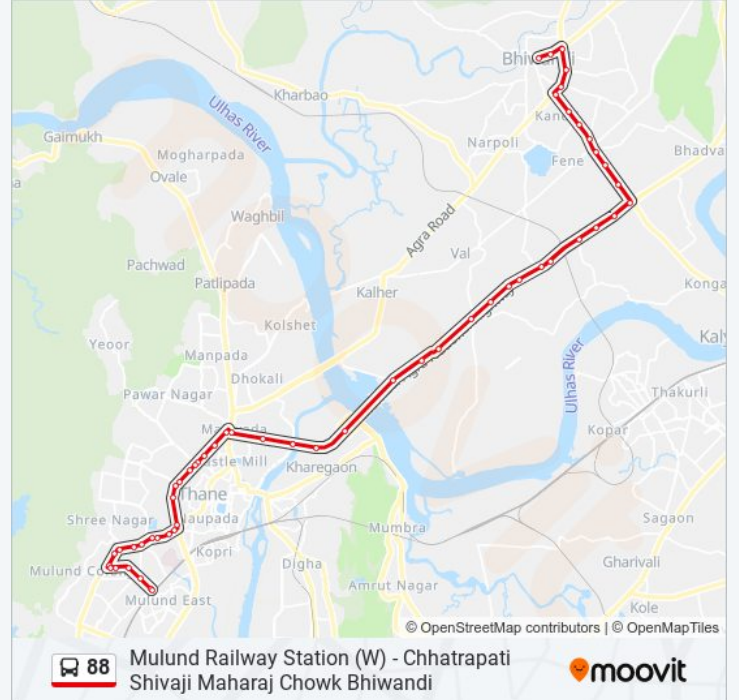

Cadbury Junction

Laxmi Nagar

Jupiter Hospital

Hardas Nagar

Majiwada Golden Daiej Junction

Majiwada B.M.C Office

Saket Phata

Kharegaon Phata

Toll Plaza Kharegaon

Farm House Anjur Gaon

Anjur Gaon

Indian Oil Diva Highway

Mankoli

Cement Plant (Nanak Dhaba)

Lodha Dham

Lodha Gaon

Ovali Gaon Bhiwandi Road

Dongarli

Pimpalas Phata

Bhumi World

Tata Housing Bhiwandi Bypass

Kalyan Bypass (Ranjnoli Naka)

Saibaba Mandir Bhiwandi Road

Temghar Pada

Bhadwad Pipeline

Babla Compound

M.S.E.B. Office Bhiwandi

Shastrinagar Police Station

Grahak Seva Kendra Kalyan Phata

Tahsil Karyalaya Bhiwandi

Bhiwandi S.T.Stand

Nashik Bypass Bharat Petroleum

Najarana Compound