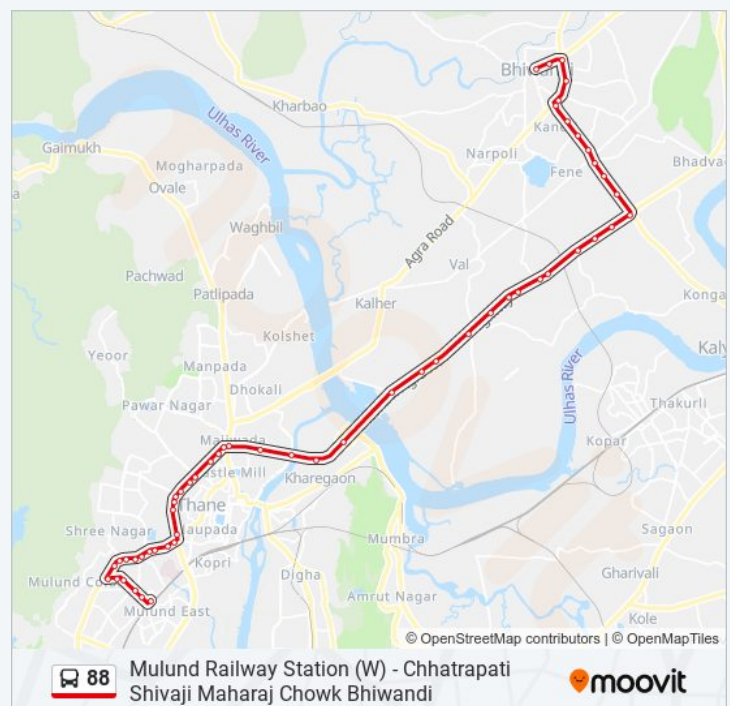

88 bus Info**Direction:** Mulund Railway Station (W)**Stops:** 57**Trip Duration:** 66 min**Line Summary:**

Majiwada B.M.C Office

Majiwada Golden Daiej Junction

Hanuman Mandir

Siddhivinayak Tower

Flower Valley