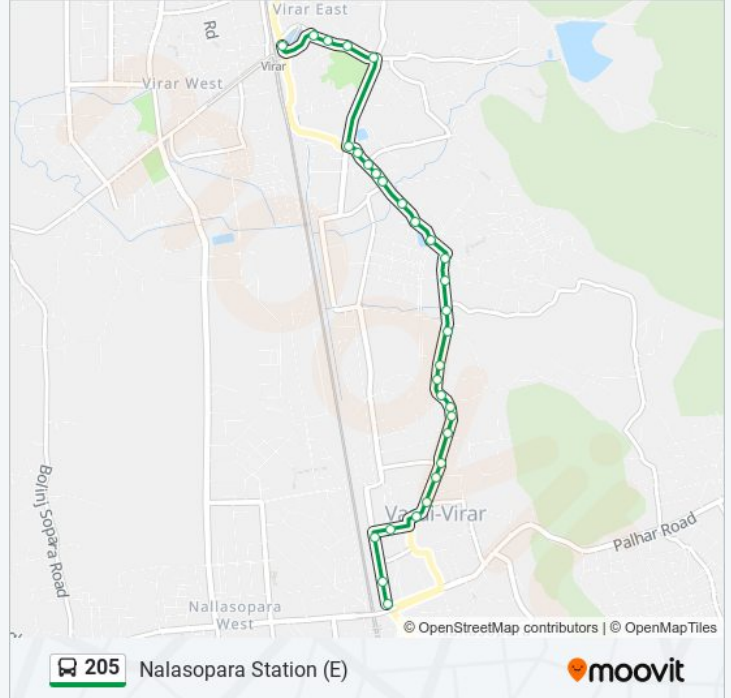

### Direction: Virar Station (E)

31 stops

[VIEW LINE SCHEDULE](#)

Nalasopara Station (E)

Swaminarayan Mandir

Nalasopara Central Park

Saint Francis De Sales School

Datta Nagar