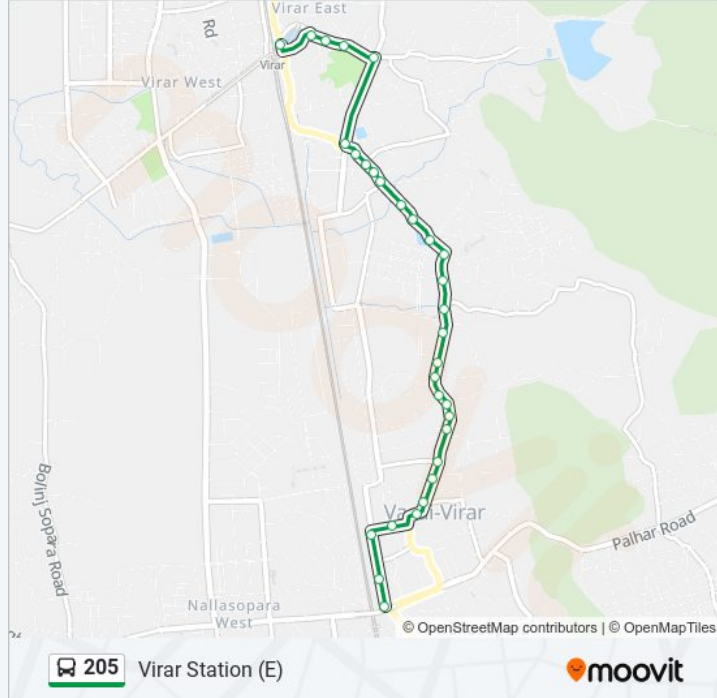

Manvel Pada Talav

Manvel Pada Naka

Don Bosco Church

Vijay Anand Park

Sant Nagar

Vidya Sadan

Sai Shyam

Bhuvan Hospital

R.J.Nagar

Ice Factory

Chorage Tower

Solanki Naka / Vartak Chowk

Virar Station (E)

205 bus time schedules and route maps are available in an offline PDF at moovitapp.com. Use the [Moovit App](#) to see live bus times, train schedule or subway schedule, and step-by-step directions for all public transit in Mumbai.

[About Moovit](#) • [MaaS Solutions](#) • [Supported Countries](#) • [Mooviter Community](#)

© 2024 Moovit - All Rights Reserved

Check Live Arrival Times