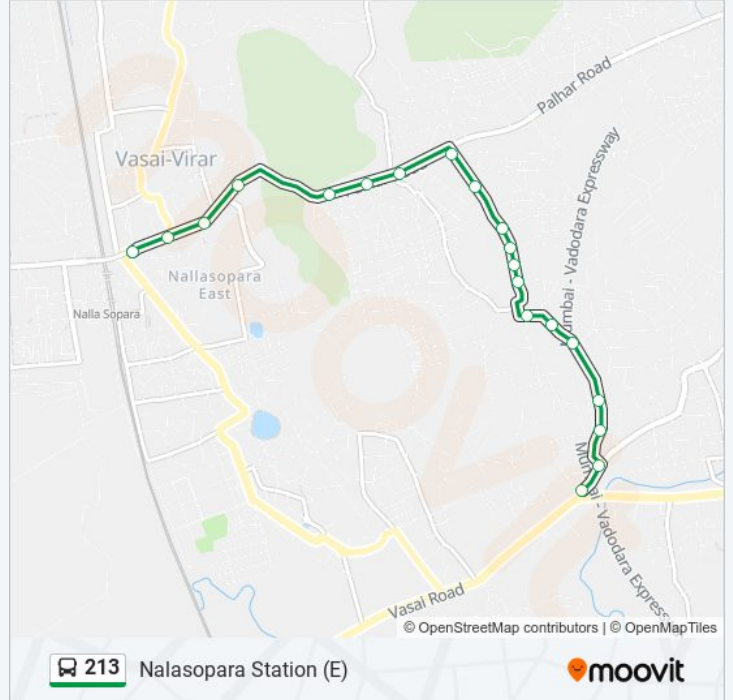

 **213**

Nalasopara Station (E)

Get The App

The 213 bus line (Nalasopara Station (E)) has 2 routes. For regular weekdays, their operation hours are:

(1) Nalasopara Station (E): 06:30 - 21:30 (2) Range Office: 07:00 - 22:00

Use the Moovit App to find the closest 213 bus station near you and find out when is the next 213 bus arriving.

Direction: Nalasopara Station (E)

20 stops

[VIEW LINE SCHEDULE](#)

Range Office
Gauripada
Waliv Police Station
Industrial
Gurai Pada
Hanuman Mandir
Industrial
Satya Narayan Mandir
Shiv Mandir
Bhoir Nagar
Jeevan Nagar
Sadguru Krupa
Gorai Pada
Santosh Bhavan Naka
Narwade High School
Rana Pratap
Post Office
Apex Boot Bazar
Tulinj Naka
Nalasopara Station (E)

213 bus Time Schedule

Nalasopara Station (E) Route Timetable:

Sunday	06:30 - 21:30
Monday	06:30 - 21:30
Tuesday	06:30 - 21:30
Wednesday	06:30 - 21:30
Thursday	06:30 - 21:30
Friday	06:30 - 21:30
Saturday	06:30 - 21:30

213 bus Info

Direction: Nalasopara Station (E)

Stops: 20

Trip Duration: 17 min

Line Summary:

Direction: Range Office

20 stops

[VIEW LINE SCHEDULE](#)