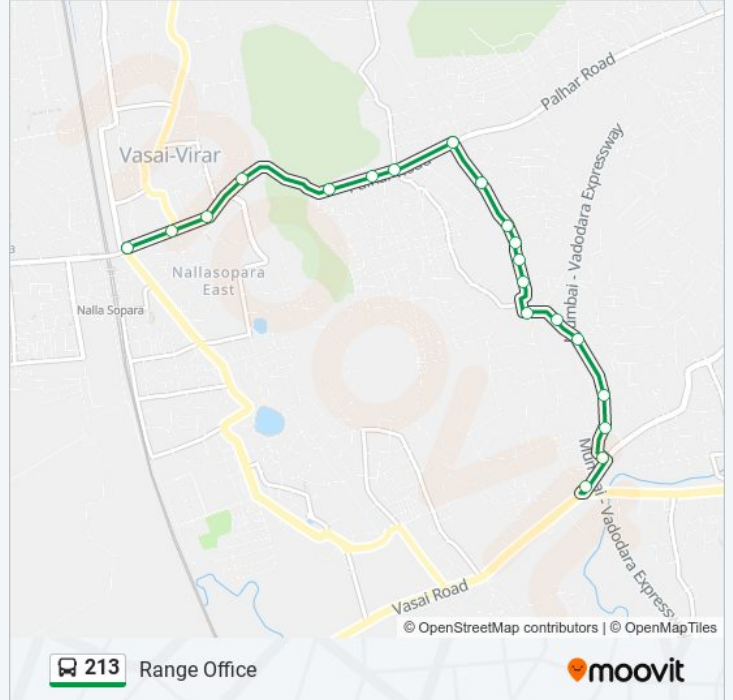

213 bus Time Schedule

Range Office Route Timetable:

Sunday	07:00 - 22:00
Monday	07:00 - 22:00
Tuesday	07:00 - 22:00
Wednesday	07:00 - 22:00
Thursday	07:00 - 22:00
Friday	07:00 - 22:00
Saturday	07:00 - 22:00

213 bus Info

Direction: Range Office

Stops: 20

Trip Duration: 17 min

Line Summary:

Gauripada

Range Office

213 bus time schedules and route maps are available in an offline PDF at moovitapp.com. Use the [Moovit App](#) to see live bus times, train schedule or subway schedule, and step-by-step directions for all public transit in Mumbai.