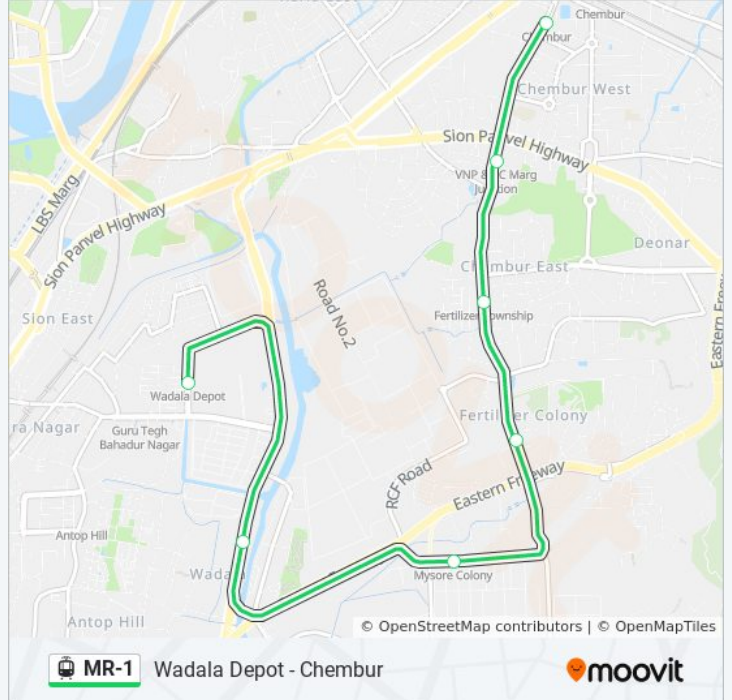

Use the Moovit App to find the closest MR-1 light rail station near you and find out when is the next MR-1 light rail arriving.

Direction: Chembur

7 stops

[VIEW LINE SCHEDULE](#)

Wadala Depot

Bhakti Park

Mysore Colony

Bharat Petroleum

Fertiliser Township

Vnp & Rc Marg Junction

Chembur

MR-1 light rail Time Schedule

Chembur Route Timetable:

Sunday	06:30 - 07:06
Monday	06:30 - 07:06
Tuesday	06:30 - 07:06
Wednesday	06:30 - 07:06
Thursday	06:30 - 07:06
Friday	06:30 - 07:06
Saturday	06:30 - 07:06

MR-1 light rail Info**Direction:** Chembur**Stops:** 7**Trip Duration:** 14 min**Line Summary:**

Direction: Wadala Depot

7 stops

[VIEW LINE SCHEDULE](#)

- Chembur
- Vnp & Rc Marg Junction
- Fertiliser Township
- Bharat Petroleum
- Mysore Colony
- Bhakti Park
- Wadala Depot

MR-1 light rail Info

Direction: Wadala Depot

Stops: 7

Trip Duration: 14 min

Line Summary:

MR-1 light rail time schedules and route maps are available in an offline PDF at moovitapp.com. Use the [Moovit App](#) to see live bus times, train schedule or subway schedule, and step-by-step directions for all public transit in Mumbai.