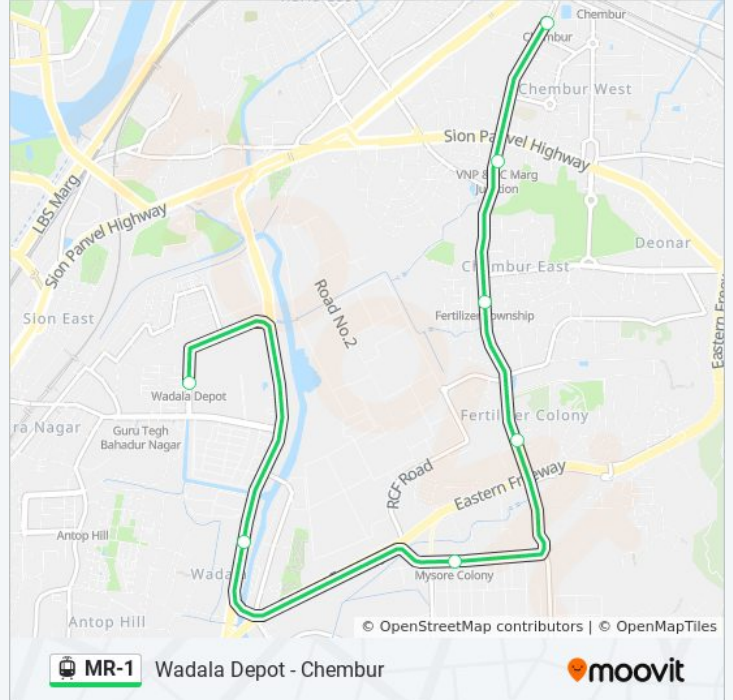

Use the Moovit App to find the closest MR-1 light rail station near you and find out when is the next MR-1 light rail arriving.

Direction: Chembur

7 stops

[VIEW LINE SCHEDULE](#)

Wadala Depot

Bhakti Park

Mysore Colony

MR-1 light rail Info**Direction:** Chembur**Stops:** 7**Trip Duration:** 14 min**Line Summary:**

Direction: Wadala Depot

7 stops

[VIEW LINE SCHEDULE](#)

- Chembur
- Vnp & Rc Marg Junction
- Fertiliser Township
- Bharat Petroleum
- Mysore Colony
- Bhakti Park
- Wadala Depot

MR-1 light rail Time Schedule

Wadala Depot Route Timetable:

Sunday	21:15 - 21:51
Monday	21:15 - 21:51
Tuesday	21:15 - 21:51
Wednesday	21:15 - 21:51
Thursday	21:15 - 21:51
Friday	21:15 - 21:51
Saturday	21:15 - 21:51

MR-1 light rail Info

Direction: Wadala Depot

Stops: 7

Trip Duration: 14 min

Line Summary:

MR-1 light rail time schedules and route maps are available in an offline PDF at moovitapp.com. Use the [Moovit App](#) to see live bus times, train schedule or subway schedule, and step-by-step directions for all public transit in Mumbai.