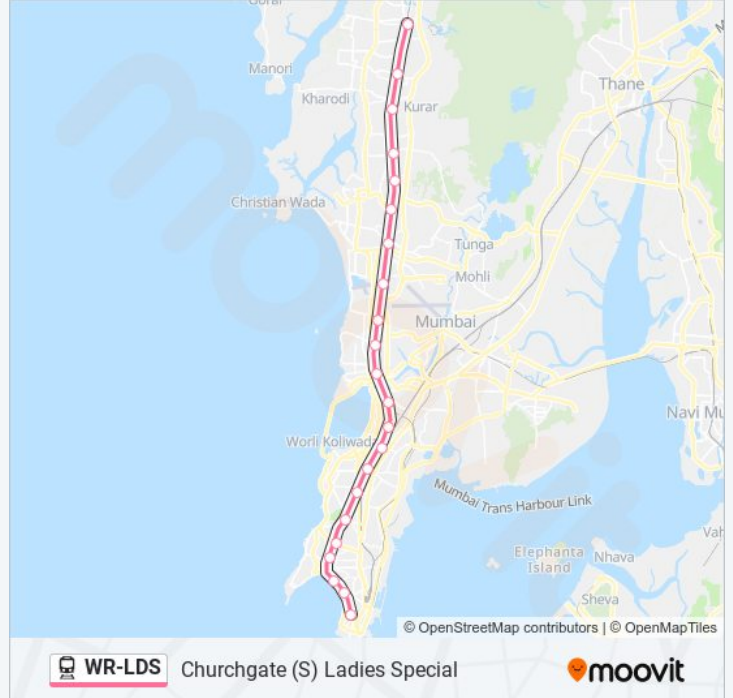

### WR-LDS train Info

**Direction:** Churchgate (S) Ladies Special

**Stops:** 25

**Trip Duration:** 65 min

**Line Summary:**

- Lower Parel
- Mahalaxmi
- Mumbai Central
- Grant Road
- Charni Road
- Marine Lines
- Churchgate