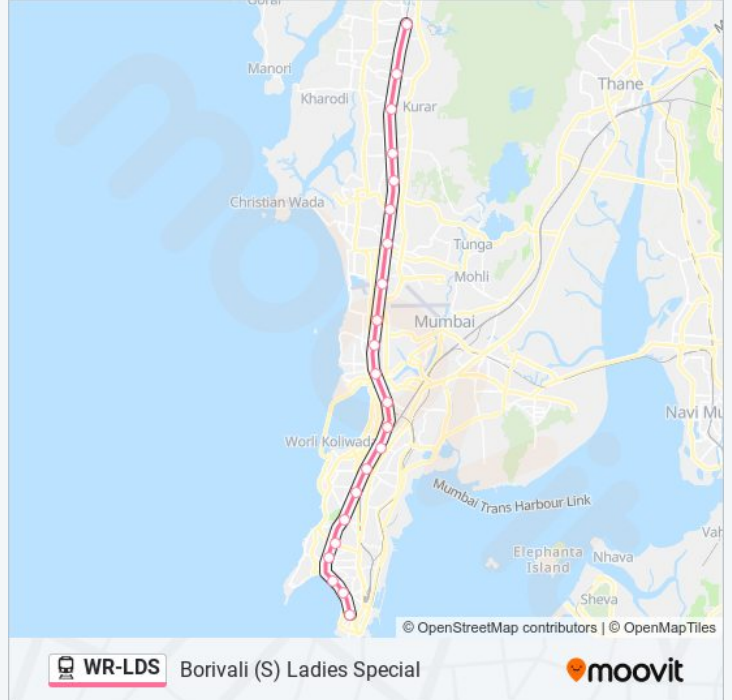

Borivali

WR-LDS Borivali (S) Ladies Special

Direction: Churchgate (S) Ladies Special

25 stops

[VIEW LINE SCHEDULE](#)

Bhayandar

Mira Road

Dahisar

Borivali

Kandivali

Malad

Goregaon

Ram Mandir

Jogeshwari

Andheri

Vile Parle

Santacruz

Khar Road

Bandra

Mahim Junction

Matunga Road

Dadar

Prabhadevi

WR-LDS train Time Schedule

Churchgate (S) Ladies Special Route Timetable:

Sunday	Not Operational
Monday	07:40 - 09:06
Tuesday	07:40 - 09:06
Wednesday	07:40 - 09:06
Thursday	07:40 - 09:06
Friday	07:40 - 09:06
Saturday	09:06

WR-LDS train Info

Direction: Churchgate (S) Ladies Special

Stops: 25

Trip Duration: 65 min

Line Summary: