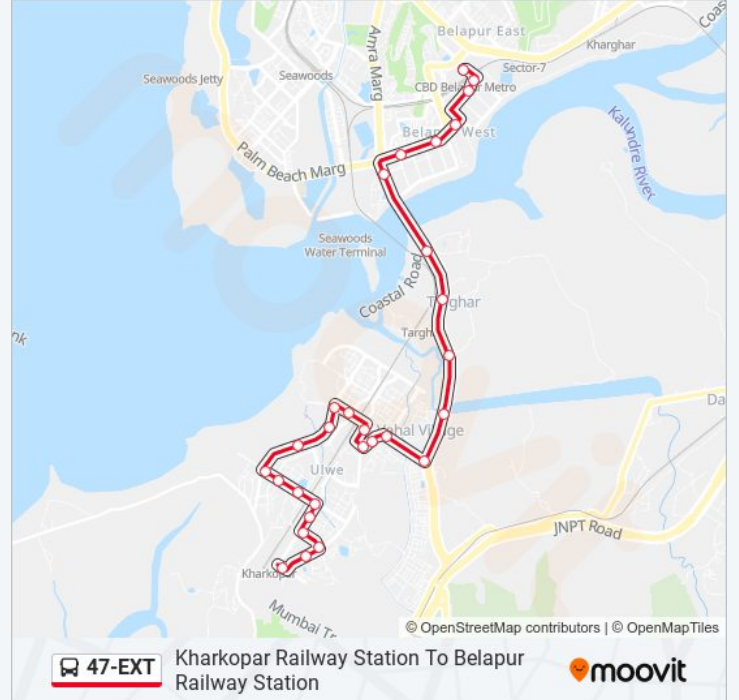

Reti Bunder Ulwe

Kille Village

Bramha House

Sai Sangam Society

Diwale Village

Belapur Station / Central Bank

Raigad Bhavan

Belapur Railway Station

47-EXT bus time schedules and route maps are available in an offline PDF at moovitapp.com. Use the Moovit App to see live bus times, train schedule or subway schedule, and step-by-step directions for all public transit in Mumbai.

© 2024 Moovit - All Rights Reserved