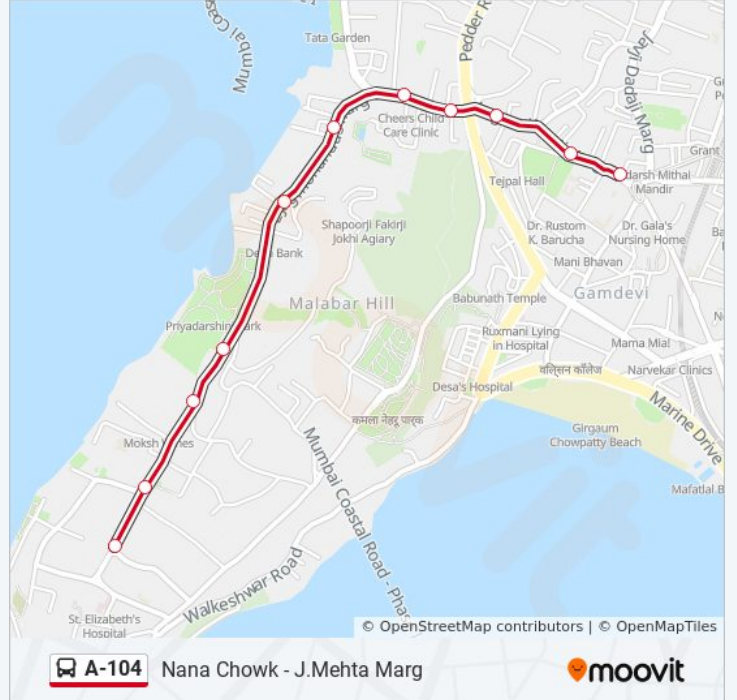

A-104 bus time schedules and route maps are available in an offline PDF at moovitapp.com. Use the [Moovit App](#) to see live bus times, train schedule or subway schedule, and step-by-step directions for all public transit in Mumbai.

[About Moovit](#) • [MaaS Solutions](#) • [Supported Countries](#) • [Mooviter Community](#)

© 2023 Moovit - All Rights Reserved

Check Live Arrival Times