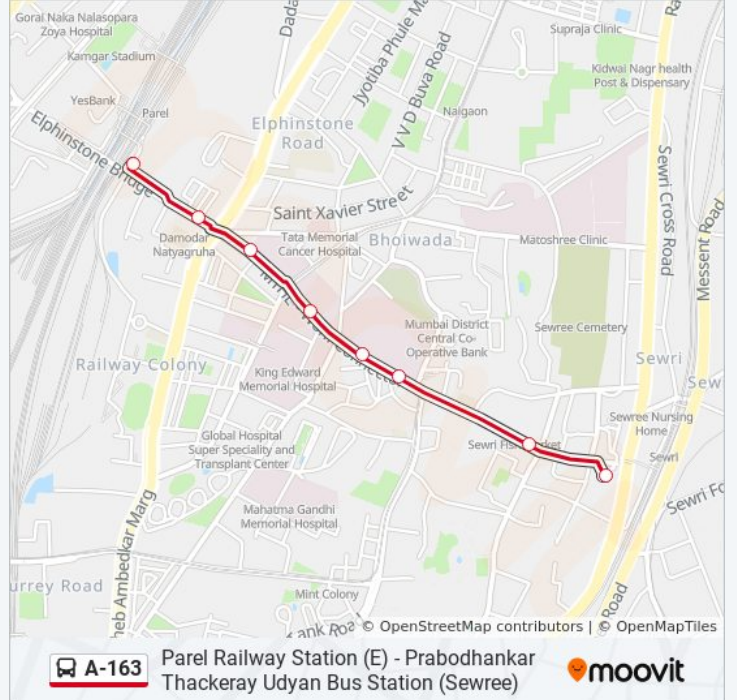

 **A-163****Parel Railway Station (E) - Prabodhankar Thackeray Udyan Bus Station (Sewree)**[Get The App](#)

The A-163 bus line (Parel Railway Station (E) - Prabodhankar Thackeray Udyan Bus Station (Sewree)) has 2 routes. For regular weekdays, their operation hours are:

A-163 bus Info**Direction:** Parel Railway Station (E)**Stops:** 8**Trip Duration:** 7 min**Line Summary:**

Direction: Prabodhankar Thackeray Udyan Bus Station (Sewree)

8 stops

[VIEW LINE SCHEDULE](#)

- Parel Railway Station (E)
- Madkebuwa Chowk (Parel)
- Madkebuwa Chowk
- Wadia Maternity Hospital
- Haffkine Institute
- Parel Village
- Sewree Naka
- Prabodhankar Thackeray Udyan Bus Station (Sewree)

A-163 bus Time Schedule

Prabodhankar Thackeray Udyan Bus Station (Sewree) Route Timetable:

Sunday	06:45 - 22:15
Monday	06:45 - 22:15
Tuesday	06:45 - 22:15
Wednesday	06:45 - 22:15
Thursday	06:45 - 22:15
Friday	06:45 - 22:15
Saturday	06:45 - 22:15

A-163 bus Info

Direction: Prabodhankar Thackeray Udyan Bus Station (Sewree)

Stops: 8

Trip Duration: 6 min

Line Summary:

A-163 bus time schedules and route maps are available in an offline PDF at moovitapp.com. Use the [Moovit App](#) to see live bus times, train schedule or subway schedule, and step-by-step directions for all public transit in Mumbai.