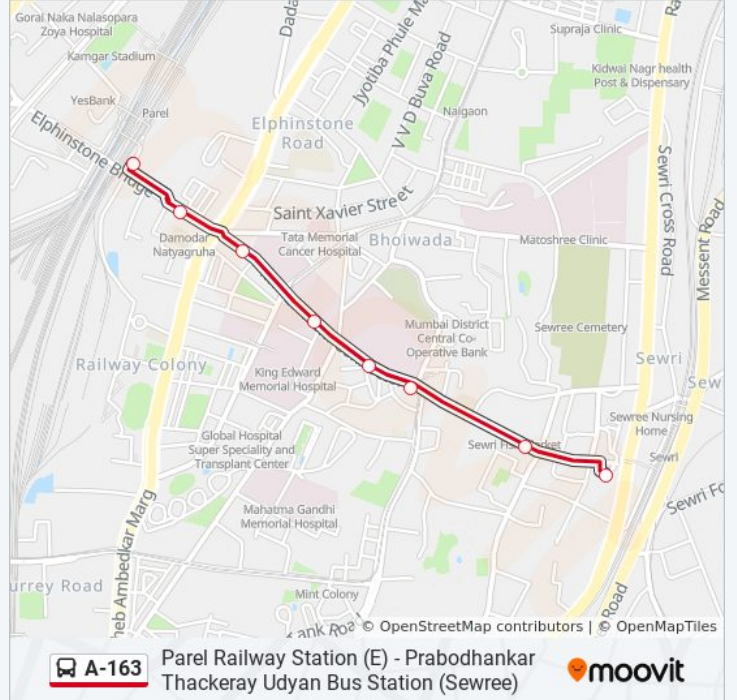

 **A-163****Parel Railway Station (E) - Prabodhankar Thackeray Udyan Bus Station (Sewree)**[Get The App](#)

The A-163 bus line (Parel Railway Station (E) - Prabodhankar Thackeray Udyan Bus Station (Sewree)) has 2 routes. For regular weekdays, their operation hours are:

Direction: Parel Railway Station (E)

8 stops

[VIEW LINE SCHEDULE](#)

Prabodhankar Thackeray Udyan Bus Station (Sewree)

Sewree Naka

Parel Village

Haffkine Institute

Wadia Hospital (Maternity)

Madkebuwa Chowk

Madkebuwa Chowk (Parel)

Parel Railway Station (E)

A-163 bus Time Schedule

Parel Railway Station (E) Route Timetable:

Sunday	06:30 - 22:00
Monday	06:30 - 22:00
Tuesday	06:30 - 22:00
Wednesday	06:30 - 22:00
Thursday	06:30 - 22:00
Friday	06:30 - 22:00
Saturday	06:30 - 22:00

A-163 bus Info**Direction:** Parel Railway Station (E)**Stops:** 8**Trip Duration:** 7 min**Line Summary:**

Direction: Prabodhankar Thackeray Udyan Bus Station (Sewree)

8 stops

[VIEW LINE SCHEDULE](#)

- Parel Railway Station (E)
- Madkebuwa Chowk (Parel)
- Madkebuwa Chowk
- Wadia Maternity Hospital
- Haffkine Institute
- Parel Village
- Sewree Naka
- Prabodhankar Thackeray Udyan Bus Station (Sewree)