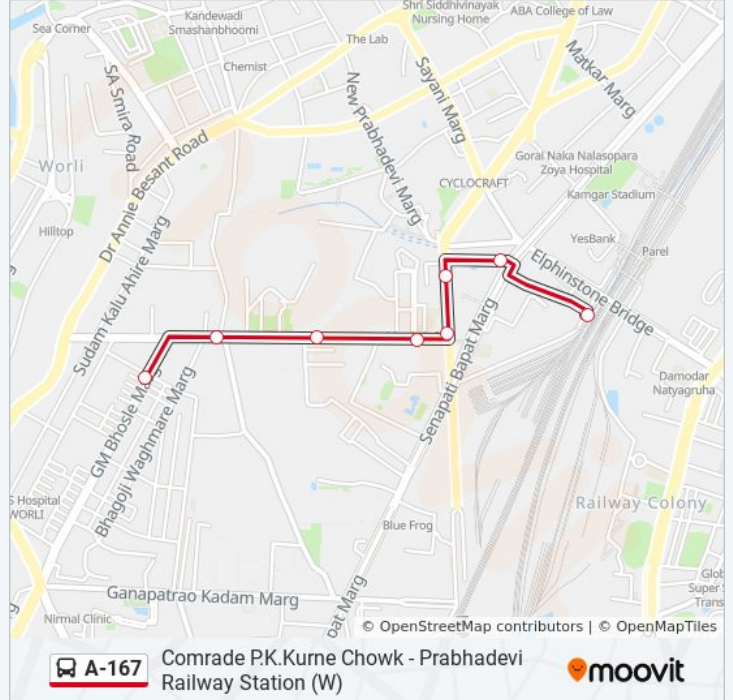

A-167 bus time schedules and route maps are available in an offline PDF at moovitapp.com. Use the [Moovit App](#) to see live bus times, train schedule or subway schedule, and step-by-step directions for all public transit in Mumbai.

[About Moovit](#) • [MaaS Solutions](#) • [Supported Countries](#) • [Mooviter Community](#)

© 2024 Moovit - All Rights Reserved

Check Live Arrival Times