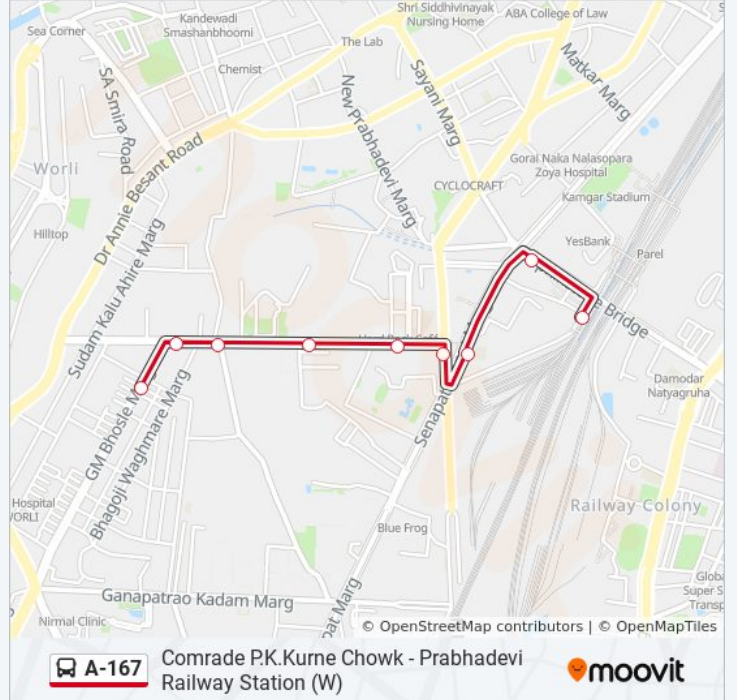

 **A-167**

Comrade P.K.Kurne Chowk - Prabhadevi Railway Station (W)

Get The App

The A-167 bus line (Comrade P.K.Kurne Chowk - Prabhadevi Railway Station (W)) has 2 routes. For regular weekdays, their operation hours are:

Direction: Comrade P.K.Kurne Chowk

9 stops

[VIEW LINE SCHEDULE](#)

Prabhadevi Railway Station (W)
Sant Rohidas Chowk / Parel S.T.Depot
Prabhadevi Station / Deepak Cinema
Deepak Cinema
Bombay Dyeing
Century Mill
Gopal Nagar
Comrade P.K. Kurne Chowk
Comrade P.K.Kurne Chowk

A-167 bus Time Schedule

Comrade P.K.Kurne Chowk Route Timetable:

Sunday	06:08 - 23:18
Monday	06:08 - 23:18
Tuesday	06:08 - 23:18
Wednesday	06:08 - 23:18
Thursday	06:08 - 23:18
Friday	06:08 - 23:18
Saturday	06:08 - 23:18

A-167 bus Info

Direction: Comrade P.K.Kurne Chowk

Stops: 9

Trip Duration: 5 min

Line Summary:

Direction: Prabhadevi Railway Station (W)

7 stops

[VIEW LINE SCHEDULE](#)