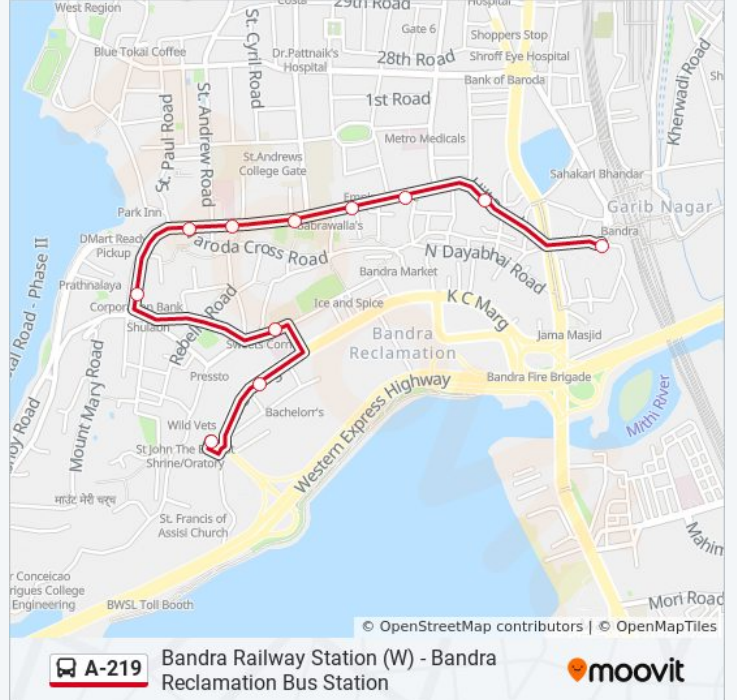

A-219 bus time schedules and route maps are available in an offline PDF at moovitapp.com. Use the [Moovit App](#) to see live bus times, train schedule or subway schedule, and step-by-step directions for all public transit in Mumbai.

[About Moovit](#) • [MaaS Solutions](#) • [Supported Countries](#) • [Mooviter Community](#)

© 2024 Moovit - All Rights Reserved

Check Live Arrival Times