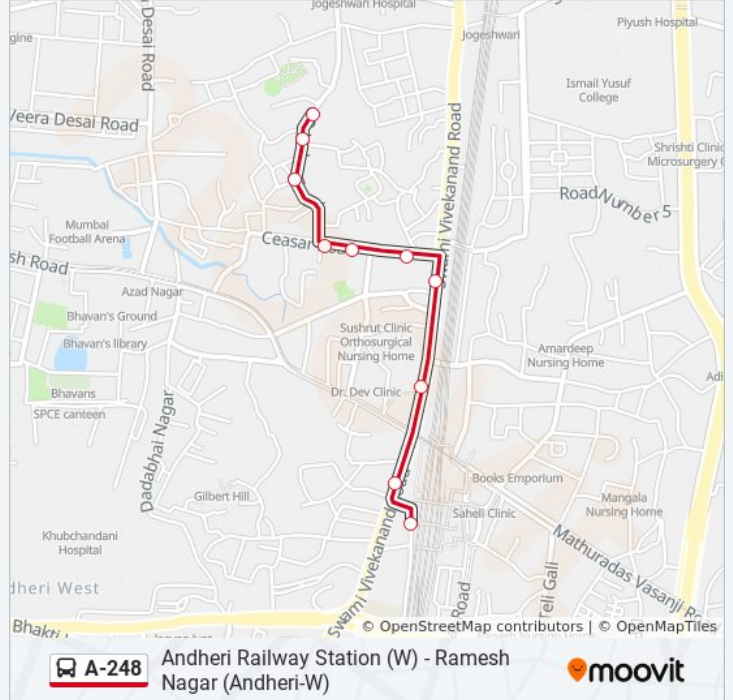

 **A-248**

Andheri Railway Station (W) - Ramesh Nagar (Andheri-W)

[View In Website Mode](#)

The A-248 bus line (Andheri Railway Station (W) - Ramesh Nagar (Andheri-W)) has 2 routes. For regular weekdays, their operation hours are:

A-248 bus Info

Direction: Andheri Railway Station (W)

Stops: 9

Trip Duration: 6 min

Line Summary:

Direction: Ramesh Nagar (Andheri-W)

10 stops

[VIEW LINE SCHEDULE](#)

Ramesh Nagar (Andheri-W) Route Timetable:

Sunday	6:30 AM - 10:15 PM
Monday	6:30 AM - 10:15 PM
Tuesday	6:30 AM - 10:15 PM
Wednesday	6:30 AM - 10:15 PM
Thursday	6:30 AM - 10:15 PM
Friday	6:30 AM - 10:15 PM
Saturday	6:30 AM - 10:15 PM

A-248 bus Info

Direction: Ramesh Nagar (Andheri-W)

Stops: 10

Trip Duration: 6 min

Line Summary:

A-248 bus time schedules and route maps are available in an offline PDF at moovitapp.com. Use the [Moovit App](#) to see live bus times, train schedule or subway schedule, and step-by-step directions for all public transit in Mumbai.