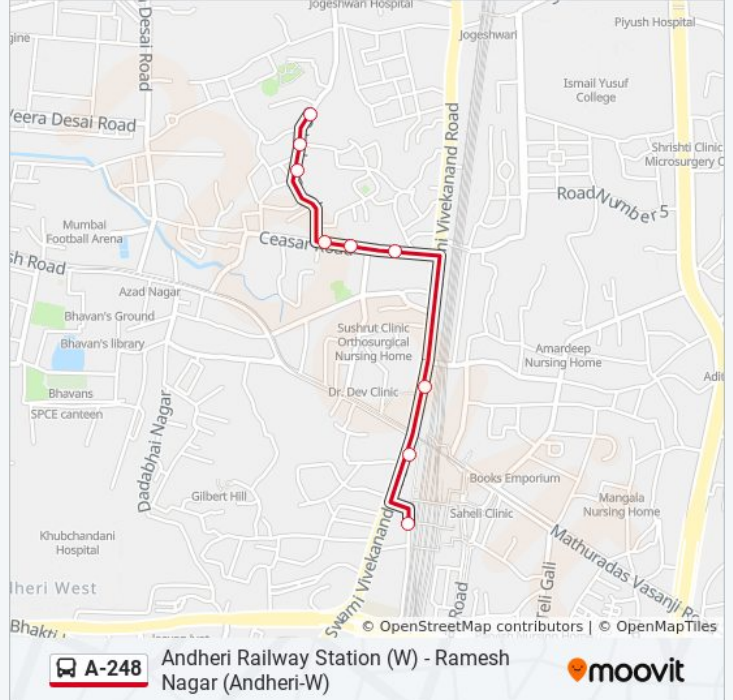

 **A-248**

Andheri Railway Station (W) - Ramesh Nagar (Andheri-W)

[View In Website Mode](#)

The A-248 bus line (Andheri Railway Station (W) - Ramesh Nagar (Andheri-W)) has 2 routes. For regular weekdays, their operation hours are:

(1) Andheri Railway Station (W): 6:40 AM - 10:25 PM (2) Ramesh Nagar (Andheri-W): 6:30 AM - 10:15 PM

Use the Moovit App to find the closest A-248 bus station near you and find out when is the next A-248 bus arriving.

Direction: Andheri Railway Station (W)

9 stops

[VIEW LINE SCHEDULE](#)

Ramesh Nagar (Andheri-W)

Geetanjali

Helen Garden

Shiv Mandir

Filmalaya

A-248 bus Info

Direction: Andheri Railway Station (W)

Stops: 9

Trip Duration: 6 min

Line Summary:

Direction: Ramesh Nagar (Andheri-W)

10 stops

[VIEW LINE SCHEDULE](#)