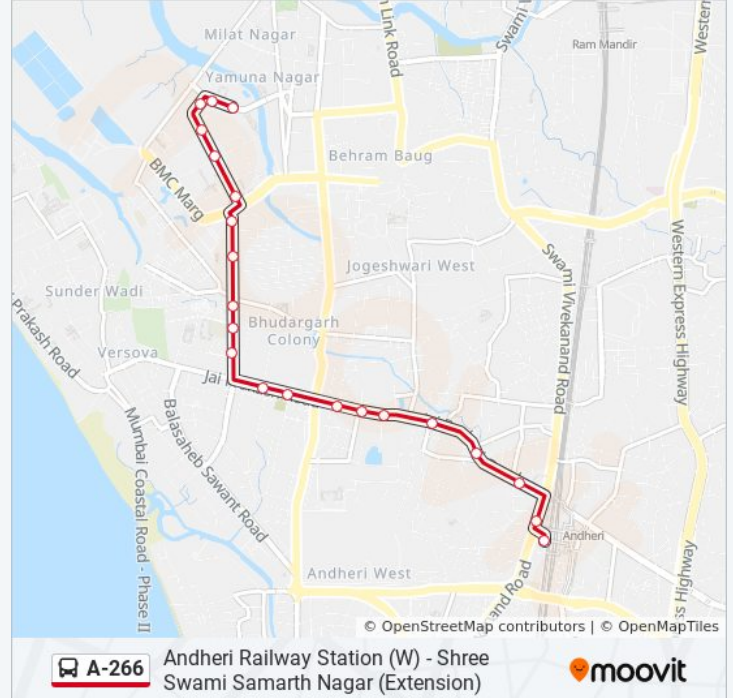

 A-266

Andheri Railway Station (W) - Shree Swami Samarth Nagar (Extension)

[View In Website Mode](#)

The A-266 bus line (Andheri Railway Station (W) - Shree Swami Samarth Nagar (Extension)) has 2 routes. For regular weekdays, their operation hours are:

(1) Andheri Railway Station (W): 7:30 AM - 9:14 PM (2) Shree Swami Samarth Nagar (Extension): 7:00 AM - 10:00 PM

Use the Moovit App to find the closest A-266 bus station near you and find out when is the next A-266 bus arriving.

**A-266 bus Info****Direction:** Andheri Railway Station (W)**Stops:** 24**Trip Duration:** 17 min**Line Summary:**

Andheri Market

Andheri Station West (Kumkum)

Andheri Railway Station (W)

### A-266 bus Info

**Direction:** Shree Swami Samarth Nagar (Extension)

**Stops:** 21

**Trip Duration:** 15 min

**Line Summary:**

Skylark

Skylark

Shree Swami Samarth Nagar (Extension)