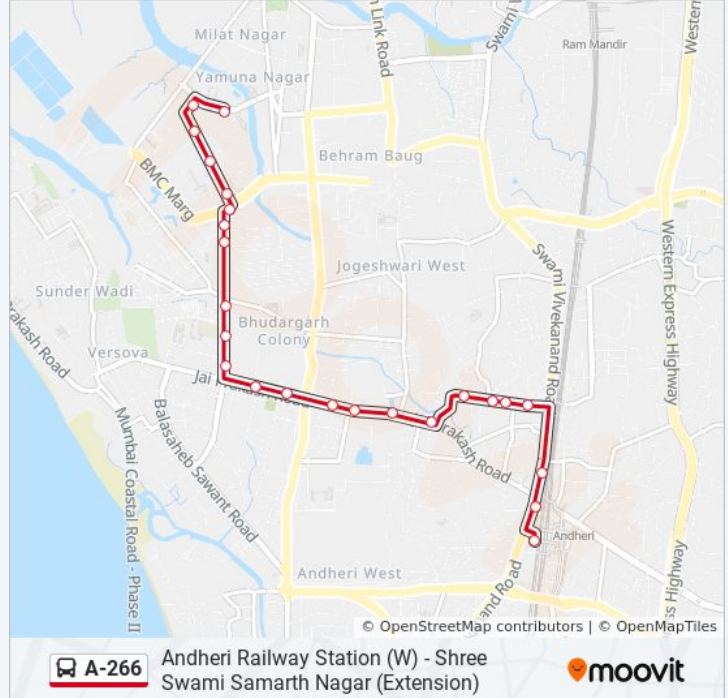

 A-266

Andheri Railway Station (W) - Shree Swami Samarth Nagar (Extension)

[View In Website Mode](#)

The A-266 bus line (Andheri Railway Station (W) - Shree Swami Samarth Nagar (Extension)) has 2 routes. For regular weekdays, their operation hours are:

(1) Andheri Railway Station (W): 7:30 AM - 9:14 PM (2) Shree Swami Samarth Nagar (Extension): 7:00 AM - 10:00 PM

Use the Moovit App to find the closest A-266 bus station near you and find out when is the next A-266 bus arriving.

**A-266 bus Time Schedule**

Andheri Railway Station (W) Route Timetable:

Sunday	7:30 AM - 9:14 PM
Monday	7:30 AM - 9:14 PM
Tuesday	7:30 AM - 9:14 PM
Wednesday	7:30 AM - 9:14 PM
Thursday	7:30 AM - 9:14 PM
Friday	7:30 AM - 9:14 PM
Saturday	7:30 AM - 9:14 PM

**A-266 bus Info****Direction:** Andheri Railway Station (W)**Stops:** 24**Trip Duration:** 17 min**Line Summary:**

Andheri Market

Andheri Station West (Kumkum)

Andheri Railway Station (W)