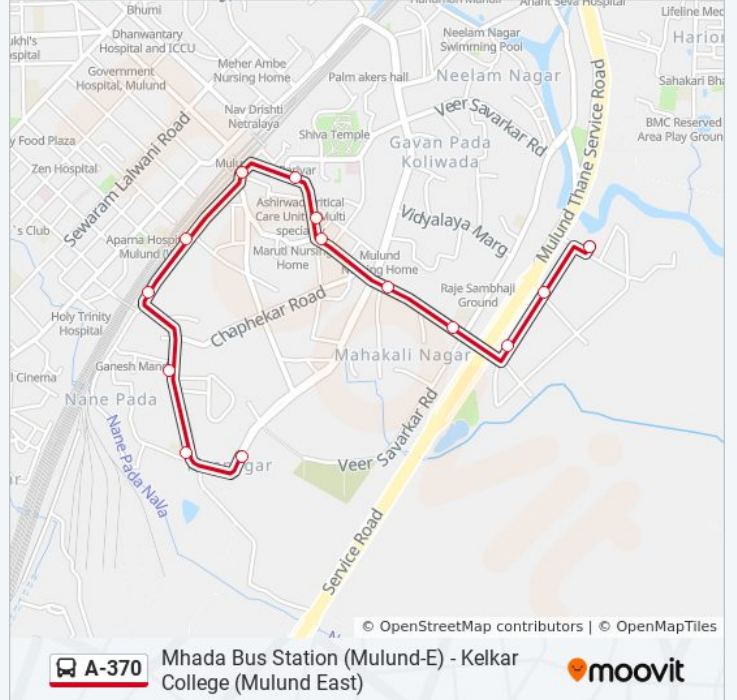

### A-370 bus Time Schedule

Mhada Bus Station (Mulund-E) Route Timetable:

Sunday	6:45 AM - 9:45 PM
Monday	6:45 AM - 9:45 PM
Tuesday	6:45 AM - 9:45 PM
Wednesday	6:45 AM - 9:45 PM
Thursday	6:45 AM - 9:45 PM
Friday	6:45 AM - 9:45 PM
Saturday	6:45 AM - 9:45 PM

### A-370 bus Info

**Direction:** Mhada Bus Station (Mulund-E)

**Stops:** 14

**Trip Duration:** 10 min

**Line Summary:**

A-370 bus time schedules and route maps are available in an offline PDF at [moovitapp.com](https://moovitapp.com). Use the [Moovit App](#) to see live bus times, train schedule or subway schedule, and step-by-step directions for all public transit in Mumbai.