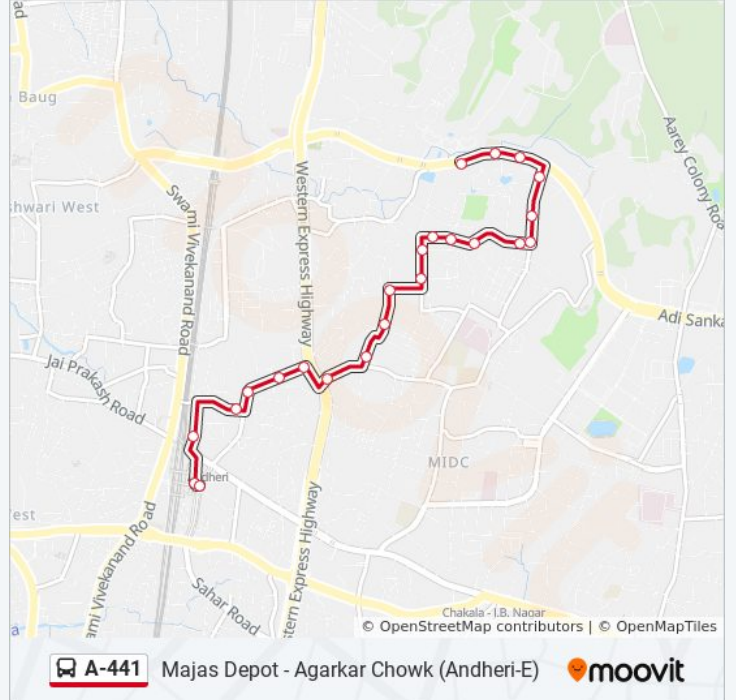

A-441 bus Time Schedule

Agarkar Chowk (Andheri-E) Route Timetable:

Sunday	6:20 AM - 10:20 PM
Monday	6:20 AM - 10:20 PM
Tuesday	6:20 AM - 10:20 PM
Wednesday	6:20 AM - 10:20 PM
Thursday	6:20 AM - 10:20 PM
Friday	6:20 AM - 10:20 PM
Saturday	6:20 AM - 10:20 PM

A-441 bus Info**Direction:** Agarkar Chowk (Andheri-E)**Stops:** 22**Trip Duration:** 13 min**Line Summary:**

Direction: Majas Depot

23 stops

[VIEW LINE SCHEDULE](#)

- Agarkar Chowk (Andheri-E)
- Agarkar Chowk (Andheri-E)
- Agarkar Chowk / Pinky Cinema
- Old Nagardas Road
- Parsi Panchayat / Dhobi Ghat
- Sona Industries Premises
- Radha Silk Mill
- Pump House
- Aghadi Nagar
- Vikas Nagar Society
- Income Tax Colony
- Datta Mandir / Hema Industrial Estate
- M.H.B.Colony
- Sarvodaya Nagar
- Konkan Nagar
- Mhada Colony (Majas)
- P.M.G.P.Colony Jogeshwari
- P.M.G.P.Colony Jogeshwari

A-441 bus Info

Direction: Majas Depot

Stops: 23

Trip Duration: 13 min

Line Summary:

Poonam Nagar

Namaskar

Green Fields

Kalpataru Estate

Majas Depot

A-441 bus time schedules and route maps are available in an offline PDF at moovitapp.com. Use the [Moovit App](#) to see live bus times, train schedule or subway schedule, and step-by-step directions for all public transit in Mumbai.