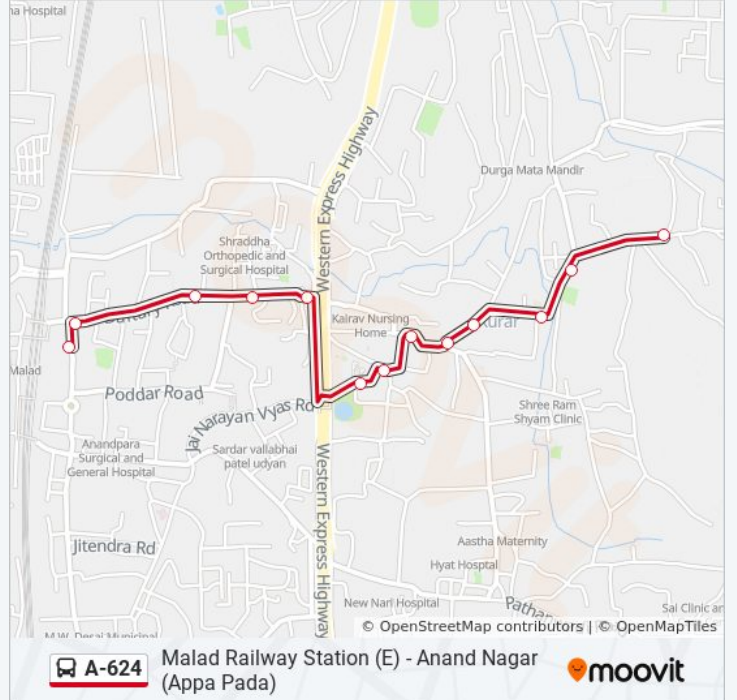

**A-624 bus Info****Direction:** Anand Nagar (Appa Pada)**Stops:** 13**Trip Duration:** 7 min**Line Summary:**

### Direction: Malad Railway Station (E)

13 stops

[VIEW LINE SCHEDULE](#)

- Anand Nagar
- Appapada
- Jijamata Vidyalaya
- Adarsh Nagar
- Ramesh Hotel
- State Bank Of India
- Hira Park
- Shantaram Talao
- Pushpa Park (Malad-E)
- Old Pushpa Park
- S.K.Patil Arogyadham
- Dr.Suchak Chk.
- Malad Stn-E (Poddar Park)

### A-624 bus Time Schedule

Malad Railway Station (E) Route Timetable:

Sunday	00:02 - 23:55
Monday	00:02 - 23:55
Tuesday	00:02 - 23:55
Wednesday	00:02 - 23:55
Thursday	00:02 - 23:55
Friday	00:02 - 23:55
Saturday	00:02 - 23:55

### A-624 bus Info

**Direction:** Malad Railway Station (E)

**Stops:** 13

**Trip Duration:** 7 min

**Line Summary:**

A-624 bus time schedules and route maps are available in an offline PDF at [moovitapp.com](https://moovitapp.com). Use the [Moovit App](#) to see live bus times, train schedule or subway schedule, and step-by-step directions for all public transit in Mumbai.