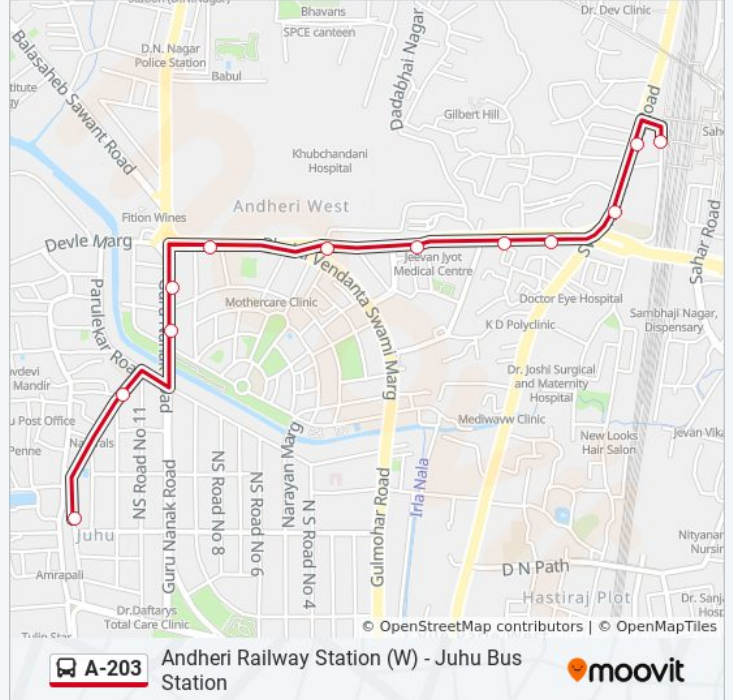

Direction: Andheri Railway Station (W)

13 stops

[VIEW LINE SCHEDULE](#)

Juhu Bus Station
Bharatiya Arogya Nidhi Hospital
Sukhmani Housing Society
Saurashtra Society
J.V.P.D. Bus Station
Juhu Shopping Centre
New India Quarters
New India Qtrs.
Mano-Bina Apts
Shoppers Stop
Shoppers Stop
Andheri Bus Station(W)
Andheri Railway Station (W)

A-203 bus Info**Direction:** Andheri Railway Station (W)**Stops:** 13**Trip Duration:** 9 min**Line Summary:**

Direction: Juhu Bus Station

12 stops

[VIEW LINE SCHEDULE](#)

- Andheri Railway Station (W)
- Andheri Railway Station (W)
- Shoppers Stop
- Shoppers Stop
- Mano-Bina Apts
- New India Quarters
- Juhu Shopping Centre
- J.V.P.D.Bus Station
- Saurashtra Society
- Sukhmani Housing Society
- Bharatiya Arogya Nidhi Hospital
- Juhu Bus Station

A-203 bus Time Schedule

Juhu Bus Station Route Timetable:

Sunday	7:00 AM - 9:00 PM
Monday	7:00 AM - 9:00 PM
Tuesday	7:00 AM - 9:00 PM
Wednesday	7:00 AM - 9:00 PM
Thursday	7:00 AM - 9:00 PM
Friday	7:00 AM - 9:00 PM
Saturday	7:00 AM - 9:00 PM

A-203 bus Info

Direction: Juhu Bus Station

Stops: 12

Trip Duration: 9 min

Line Summary:

A-203 bus time schedules and route maps are available in an offline PDF at moovitapp.com. Use the [Moovit App](#) to see live bus times, train schedule or subway schedule, and step-by-step directions for all public transit in Mumbai.