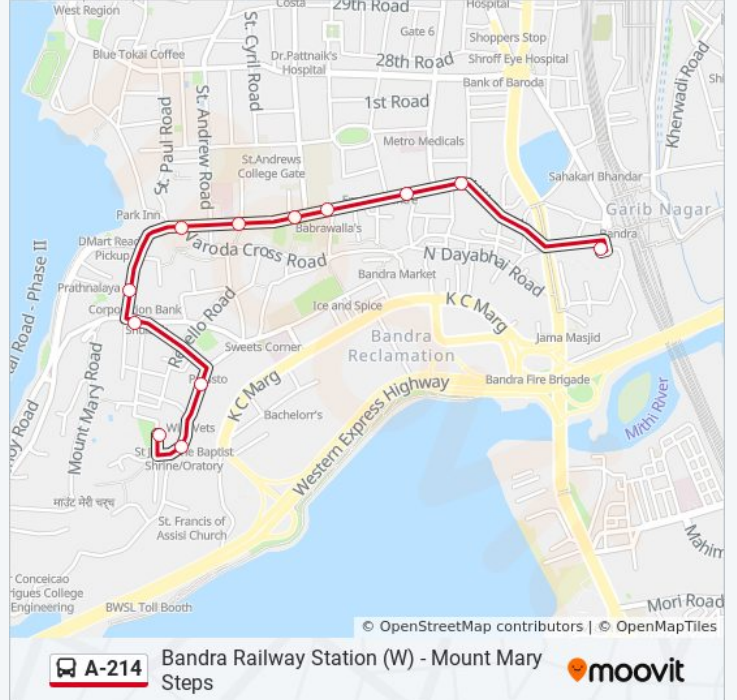

 A-214

Bandra Railway Station (W) - Mount Mary Steps

Get The App

The A-214 bus line (Bandra Railway Station (W) - Mount Mary Steps) has 2 routes. For regular weekdays, their operation hours are:

(1) Bandra Railway Station (W): 06:00 - 22:20(2) Mount Mary Steps: 05:45 - 22:00

Use the Moovit App to find the closest A-214 bus station near you and find out when is the next A-214 bus arriving.

Direction: Bandra Railway Station (W)

13 stops

[VIEW LINE SCHEDULE](#)

- Mount Mary Steps
- John Baptist Road
- Tobacco Company / Mount Carmel Church
- Hill Road Garden
- Hill Road Garden
- Saint Andrew's Church
- Holi Family Hospital
- Saint Peter Church
- Bank Of India Bandra (W)
- Elco Market
- Bandra Police Station
- P.Mohammad Rafi Chowk
- Bandra Bus Station (W)

A-214 bus Time Schedule

Bandra Railway Station (W) Route Timetable:

Sunday	06:00 - 22:20
Monday	06:00 - 22:20
Tuesday	06:00 - 22:20
Wednesday	06:00 - 22:20
Thursday	06:00 - 22:20
Friday	06:00 - 22:20
Saturday	06:00 - 22:20

A-214 bus Info

Direction: Bandra Railway Station (W)

Stops: 13

Trip Duration: 7 min

Line Summary:

Direction: Mount Mary Steps

12 stops

[VIEW LINE SCHEDULE](#)