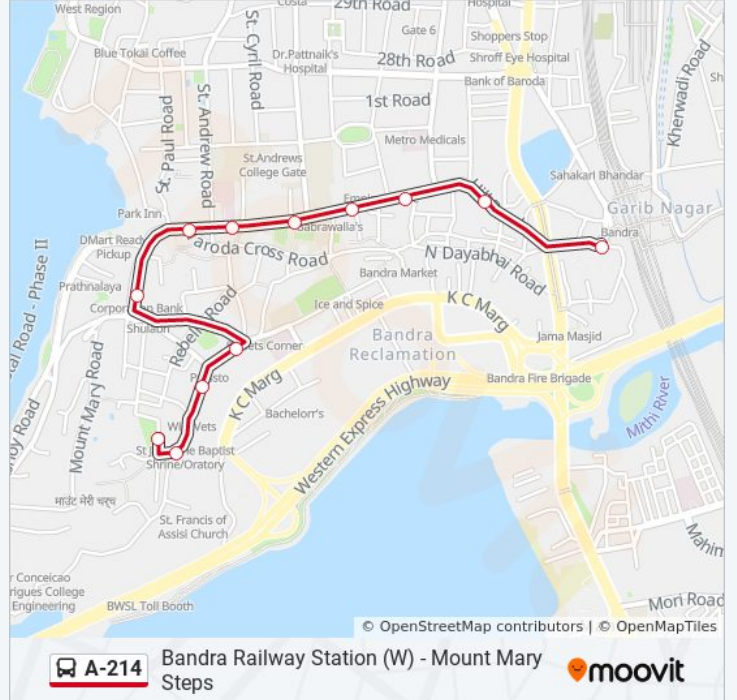

Use the Moovit App to find the closest A-214 bus station near you and find out when is the next A-214 bus arriving.

Direction: Bandra Railway Station (W)

13 stops

[VIEW LINE SCHEDULE](#)

- Mount Mary Steps
- John Baptist Road
- Tobacco Company / Mount Carmel Church
- Hill Road Garden
- Hill Road Garden
- Saint Andrew's Church
- Holi Family Hospital
- Saint Peter Church
- Bank Of India Bandra (W)
- Elco Market
- Bandra Police Station
- P.Mohammad Rafi Chowk
- Bandra Bus Station (W)

A-214 bus Info

Direction: Bandra Railway Station (W)

Stops: 13

Trip Duration: 7 min

Line Summary:

Direction: Mount Mary Steps

12 stops

[VIEW LINE SCHEDULE](#)

A-214 bus Time Schedule

Mount Mary Steps Route Timetable:

Sunday	05:45 - 22:00
Monday	05:45 - 22:00
Tuesday	05:45 - 22:00
Wednesday	05:45 - 22:00
Thursday	05:45 - 22:00
Friday	05:45 - 22:00
Saturday	05:45 - 22:00

A-214 bus Info

Direction: Mount Mary Steps

Stops: 12

Trip Duration: 7 min

Line Summary:

A-214 bus time schedules and route maps are available in an offline PDF at moovitapp.com. Use the [Moovit App](#) to see live bus times, train schedule or subway schedule, and step-by-step directions for all public transit in Mumbai.