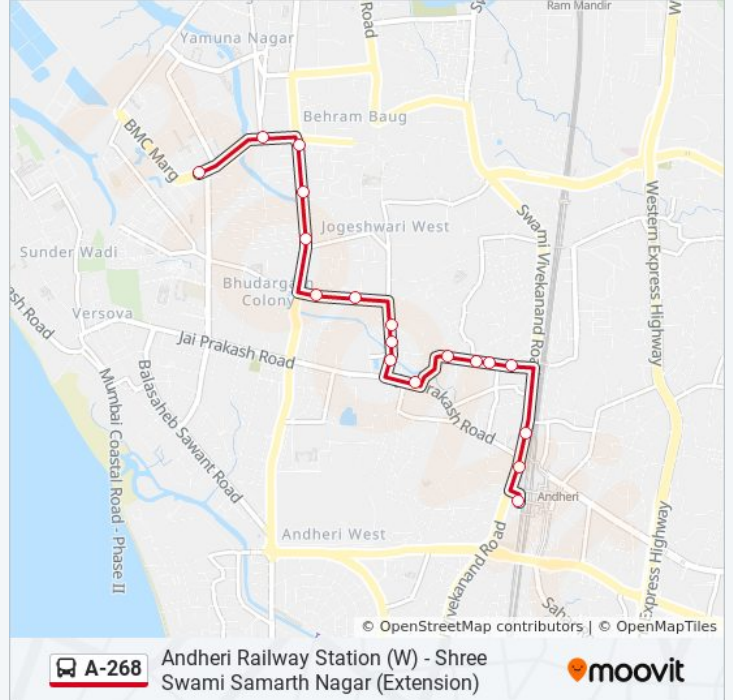

A-268

Andheri Railway Station (W) - Shree Swami Samarth Nagar (Extension)

[View In Website Mode](#)

The A-268 bus line (Andheri Railway Station (W) - Shree Swami Samarth Nagar (Extension)) has 2 routes. For regular weekdays, their operation hours are:

(1) Andheri Railway Station (W): 7:20 AM - 7:53 PM (2) Shree Swami Samarth Nagar (Extension): 7:00 AM - 8:30 PM

Use the Moovit App to find the closest A-268 bus station near you and find out when is the next A-268 bus arriving.

Direction: Andheri Railway Station (W)

18 stops

[VIEW LINE SCHEDULE](#)

Samarth Nagar
Aai Tuljabhavani Chowk
Lokhandwala Complex Junction
Monginis Cake Company (Andheri-W)
Laxmi Industrial Estate
Bele Villa Hospital
Kolsite Industrial / Juchandra Society
Azad Nagar
Pallavi Building
Shahajiraje Sport Complex
Rajkumar
Amboli Village
Shiv Mandir
Filmalaya
Amboli Naka
Andheri Market
Andheri Station West (Kumkum)
Andheri Railway Station (W)

A-268 bus Info**Direction:** Andheri Railway Station (W)**Stops:** 18**Trip Duration:** 15 min**Line Summary:**

Direction: Shree Swami Samarth Nagar (Extension)

15 stops

[VIEW LINE SCHEDULE](#)

- Andheri Railway Station (W)
- Andheri Station West (Kumkum)
- Andheri Market
- Navrang Talkies
- Rajkumar
- Shahajiraje Sport Complex
- Pallavi Building
- Azad Nagar
- Kolsite Industrial / Juchandra Society
- Bele Villa Hospital
- Laxmi Industrial Estate
- Monginis Cake Company (Andheri-W)
- Lokhandwala Link Road
- Aai Tuljabhavani Chowk
- Samarth Nagar