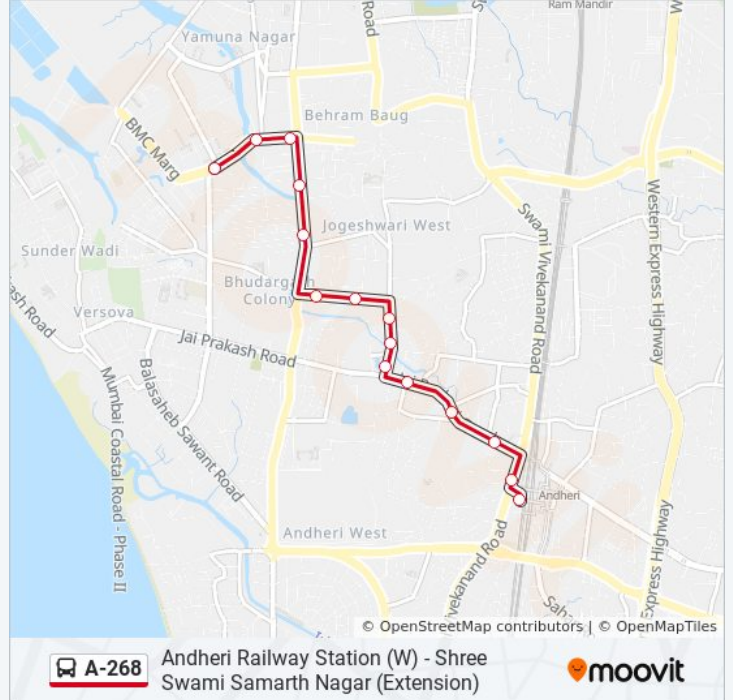

A-268

Andheri Railway Station (W) - Shree Swami Samarth Nagar (Extension)

[View In Website Mode](#)

The A-268 bus line (Andheri Railway Station (W) - Shree Swami Samarth Nagar (Extension)) has 2 routes. For regular weekdays, their operation hours are:

A-268 bus Info**Direction:** Andheri Railway Station (W)**Stops:** 18**Trip Duration:** 15 min**Line Summary:**

Direction: Shree Swami Samarth Nagar (Extension)

15 stops

[VIEW LINE SCHEDULE](#)

- Andheri Railway Station (W)
- Andheri Station West (Kumkum)
- Andheri Market
- Navrang Talkies
- Rajkumar
- Shahajiraje Sport Complex
- Pallavi Building
- Azad Nagar
- Kolsite Industrial / Juchandra Society
- Bele Villa Hospital
- Laxmi Industrial Estate
- Monginis Cake Company (Andheri-W)
- Lokhandwala Link Road
- Aai Tuljabhavani Chowk
- Samarth Nagar

A-268 bus Time Schedule

Shree Swami Samarth Nagar (Extension) Route
Timetable:

Sunday	7:00 AM - 8:30 PM
Monday	7:00 AM - 8:30 PM
Tuesday	7:00 AM - 8:30 PM
Wednesday	7:00 AM - 8:30 PM
Thursday	7:00 AM - 8:30 PM
Friday	7:00 AM - 8:30 PM
Saturday	7:00 AM - 8:30 PM

A-268 bus Info

Direction: Shree Swami Samarth Nagar (Extension)

Stops: 15

Trip Duration: 13 min

Line Summary:

A-268 bus time schedules and route maps are available in an offline PDF at moovitapp.com. Use the [Moovit App](#) to see live bus times, train schedule or subway schedule, and step-by-step directions for all public transit in Mumbai.