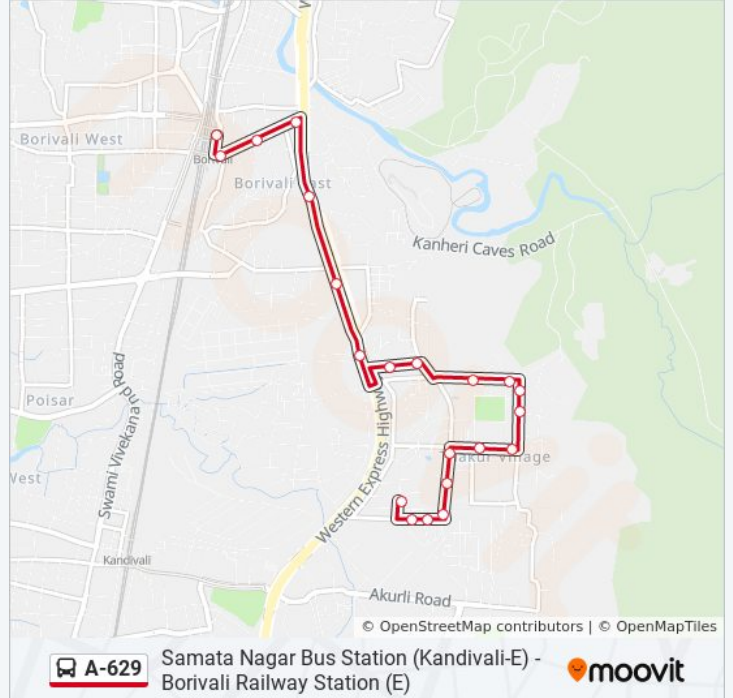

(1) Borivali Railway Station (E): 6:45 AM - 10:00 PM (2) Samata Nagar Bus Station (Kandivali-E): 7:05 AM - 10:20 PM

Use the Moovit App to find the closest A-629 bus station near you and find out when is the next A-629 bus arriving.

Direction: Borivali Railway Station (E)

21 stops

[VIEW LINE SCHEDULE](#)

Samata Nagar Bus Station (Kandivali-E)
Samata Nagar Building No.3 & 5 (Kandivali-E)
Sai Baba Mandir
Thakur College
Aangan
Thakur Cinema
Mercury Building
Thakur Gaon
Gunchecha Park
Pandey Nagar
Municipal English School
Sunflower Society
Siddharth Nagar
Dheeraj Enclave
Magathane Telecom Exchange
Magathane Depot
Devi Pada Borivali (E)
Omkareshwar Mandir
Borivali Railway Station (East)
Borivali Railway Station (East)
Borivali Railway Station (East)

A-629 bus Time Schedule

Borivali Railway Station (E) Route Timetable:

Sunday	6:45 AM - 10:00 PM
Monday	6:45 AM - 10:00 PM
Tuesday	6:45 AM - 10:00 PM
Wednesday	6:45 AM - 10:00 PM
Thursday	6:45 AM - 10:00 PM
Friday	6:45 AM - 10:00 PM
Saturday	6:45 AM - 10:00 PM

A-629 bus Info**Direction:** Borivali Railway Station (E)**Stops:** 21**Trip Duration:** 16 min**Line Summary:**

Direction: Samata Nagar Bus Station (Kandivali-E)

22 stops

[VIEW LINE SCHEDULE](#)

- Borivali Railway Station (East)
- Borivali Railway Station (E)
- Borivali Sukurwadi S.T.Stand
- Omkareshwar Mandir
- National Park (Omkareshwar Mandir)
- Devi Pada Borivali (E)
- Magathane Depot
- Magathane Telephone Exchange / Bhor Stop
- Dheeraj Enclave
- Siddharth Nagar
- Sunflower Society
- Municipal English School
- Pandey Nagar
- Gunchecha Park
- Thakur Gaon
- Mercury Building
- Thakur Cinema
- Aangan