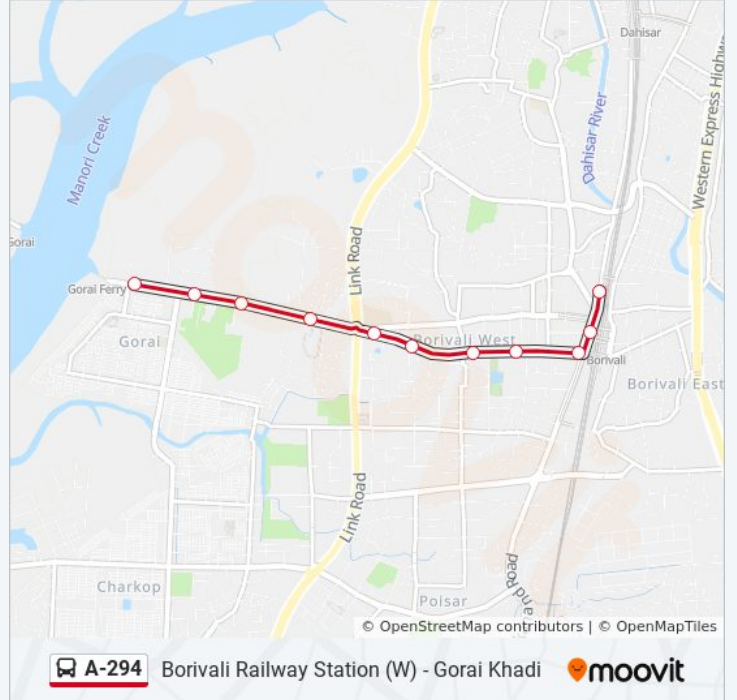

 A-294

Borivali Railway Station (W) - Gorai Khadi

[View In Website Mode](#)

The A-294 bus line (Borivali Railway Station (W) - Gorai Khadi) has 2 routes. For regular weekdays, their operation hours are:

(1) Borivali Railway Station (W): 6:35 AM - 10:25 PM (2) Gorai Khadi: 6:15 AM - 10:05 PM

Use the Moovit App to find the closest A-294 bus station near you and find out when is the next A-294 bus arriving.

Direction: Borivali Railway Station (W)

11 stops

[VIEW LINE SCHEDULE](#)

Gorai Khadi
Gorai Depot
Gorai Akashvani / Vividh Bharti
M.H.B.Colony
Don Bosco School
Vazira Naka
Babhai Naka
Maharashtra Nagar
Borivali Railway Station West (Diamond Cinema)
Borivali Railway Station (W)
Borivali Railway Station (W)

A-294 bus Time Schedule

Borivali Railway Station (W) Route Timetable:

Sunday	6:35 AM - 10:25 PM
Monday	6:35 AM - 10:25 PM
Tuesday	6:35 AM - 10:25 PM
Wednesday	6:35 AM - 10:25 PM
Thursday	6:35 AM - 10:25 PM
Friday	6:35 AM - 10:25 PM
Saturday	6:35 AM - 10:25 PM

A-294 bus Info**Direction:** Borivali Railway Station (W)**Stops:** 11**Trip Duration:** 10 min**Line Summary:**

Direction: Gorai Khadi

20 stops

[VIEW LINE SCHEDULE](#)

- Borivali Railway Station (W)
- Borivali Railway Station West (Jaya Talkies)
- Dharamshi Hall
- Borivali Jail
- Shimpoli Road
- Gokhale High School
- Ganesh Mandir / Kastur Park
- Suvarna Hospital
- Municipal Garden
- Shimpoli Tel.Exchange
- Shimpoli Telephone Exchange
- Gorai Pumping Station
- Best Officer Quarters
- Swami Vivekanand Vidyalaya
- Gorai Bridge
- Shivneri Society
- Pragati Vidyalaya
- Pepsi Garden