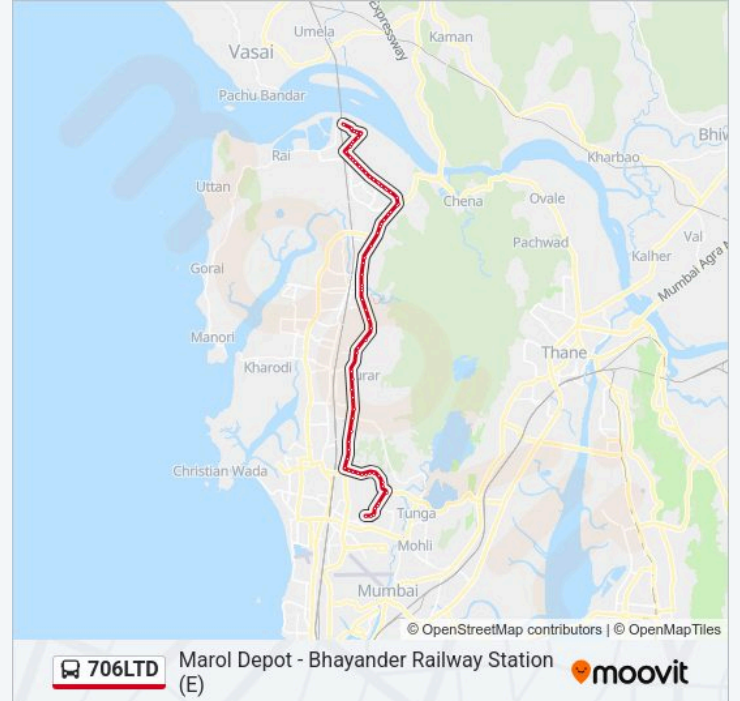

Green Field

Kalpataru Estate

Majas Depot

Shyamnagar (Majas)

Datta Tekdi

Ramwadi

Pratap Nagar (Majas)

Late Balasaheb Thackeray Trauma Center / S.R.P.
Camp

Bimbisar Nagar

Mahananda Dairy

Vanrai / Mhada Colony

Goregaon Check Naka No 1

Goregaon Check Naka

Virwani Estate / Sarvodaya Nagar

R.B.I Colony / Pathanwadi

Jagriti Malad Pravasi Bus Depot

Kurar Village

Pushpa Park (Malad E)

Bandongri Akurli

Sambhajinagar Akurli

Mahindra Co.Gate (B.H.A.D.Colony)

Dattani Park (Magathane)

Magathane Telephone Exchange

Magathane Depot

Devi Pada (Borivali E)

National Park Borivali

Omkareshwar Mandir

Shree Krishna Nagar

Nancy Colony Borivali East

Gokulanand Hotel

Ganesh Nagar

Ghartan Pada