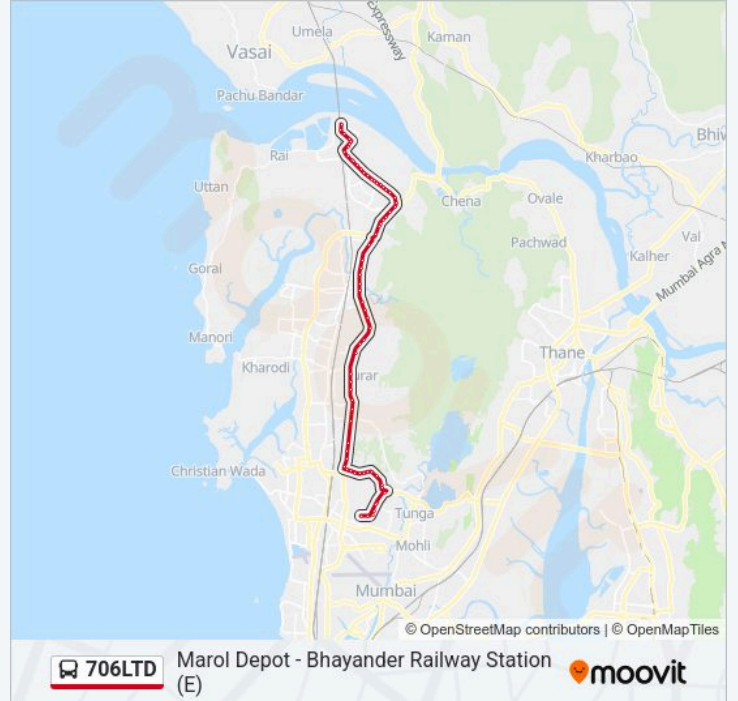

Pleasant Park / Green Park

Punjab Foundry / Sahyadri Nagar

Kashimira Naka

Kashimira

Transport Corporation

Mira Village

Mahavishnu Mandir

Golden Chemicals / Thakur Mall

Golden Chemicals

Dahisar Check Naka (E)

Ghartan Pada

Gokulanand Hotel

Jai Mahakali Mandir / Ovari Pada

Nancy Colony Borivali East

Shree Krishna Nagar

National Park Borivali

Devi Pada (Borivali E)

Magathane Depot

Magathane Telephone Exchange

Dattani Park (Magathane)

Mahindra Co.Gate (B.H.A.D.Colony)

Sambhajinagar Akurli

Bandongri Akurli

Pushpa Park (Malad E)

Kurar Village

Pathanwadi

General A.K.Vaidya Marg Junction

Virwani Estate / Sarvodaya Nagar

Goregaon Check Naka

Vanrai / Mhada Colony

Mahananda Dairy

Bimbisar Nagar