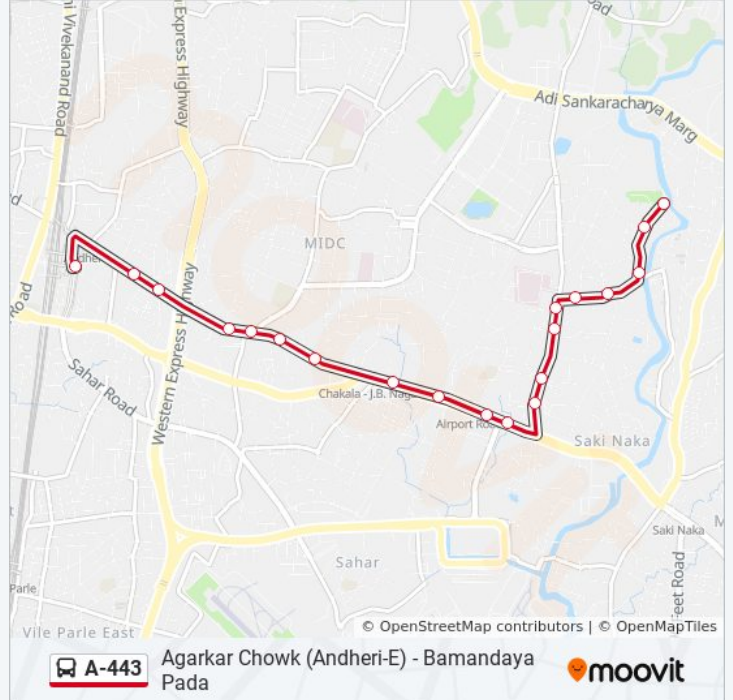

**A-443 bus Info****Direction:** Agarkar Chowk (Andheri-E)**Stops:** 22**Trip Duration:** 16 min**Line Summary:**

**Direction: Bamandaya Pada**

20 stops

[VIEW LINE SCHEDULE](#)

- Agarkar Chowk (Andheri-E)
- Vishal Hall / Prakash Studio
- Natraj Studio
- Chakala
- Chakala
- Bella Niwas
- J.B.Nagar Chakala
- J.B.Nagar / Kohinoor Hotel
- Marol Pipe Lines
- Marol Lions Club
- Marolnaka / Mata Ramabai Ambedkar Chk
- Marol Naka
- Marol Village
- State Bank Of India Marol
- Marol Maroshi Bus Station
- Blossom Company
- Borosil Glass Factory
- Ashok Nagar

**A-443 bus Info**

**Direction:** Bamandaya Pada

**Stops:** 20

**Trip Duration:** 14 min

**Line Summary:**

Ganesh Pada

Bamandaya Pada

A-443 bus time schedules and route maps are available in an offline PDF at [moovitapp.com](https://moovitapp.com). Use the [Moovit App](#) to see live bus times, train schedule or subway schedule, and step-by-step directions for all public transit in Mumbai.