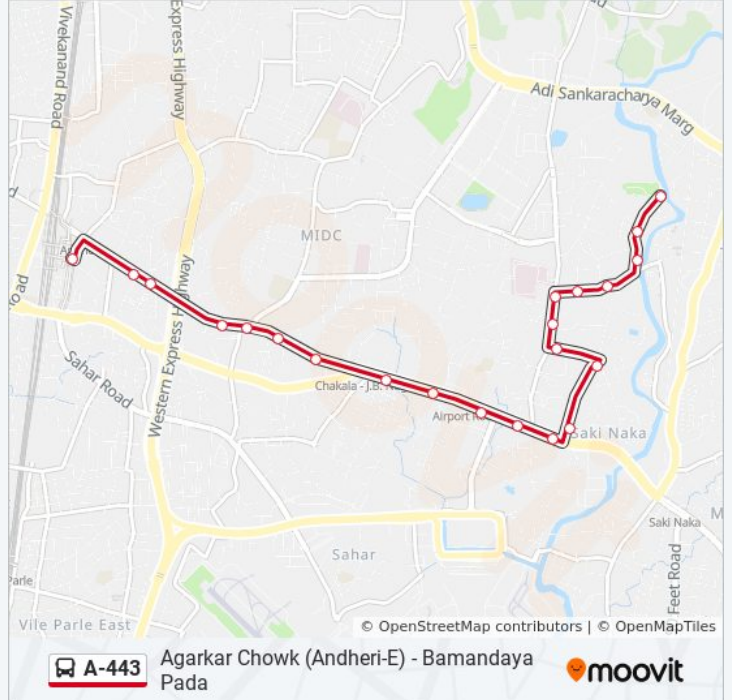

A-443

Agarkar Chowk (Andheri-E) - Bamandaya Pada

View In Website Mode

The A-443 bus line (Agarkar Chowk (Andheri-E) - Bamandaya Pada) has 2 routes. For regular weekdays, their operation hours are:

(1) Agarkar Chowk (Andheri-E): 5:45 AM - 10:40 PM(2) Bamandaya Pada: 6:05 AM - 11:00 PM

Use the Moovit App to find the closest A-443 bus station near you and find out when is the next A-443 bus arriving.

**Direction: Agarkar Chowk (Andheri-E)**

22 stops

[VIEW LINE SCHEDULE](#)

Bamandaya Pada  
Ganesh Pada  
Ashok Nagar  
Borosil Glass Factory  
Blossom Company  
Marol Maroshi Bus Station  
State Bank Of India Marol  
Marol Gaon  
Marol Bhavan  
Marol Naka  
Marol Naka / Mata Ramabai Ambedkar Chowk  
Marolnaka / Mata Ramabai Ambedkar Chk  
Marol Lions Club  
Marol Pipe Lines  
J.B.Nagar / Kohinoor Hotel  
J.B.Nagar Chakala  
Bella Niwas  
Chakala  
Chakala  
Natraj Studio  
Vishal Hall/Prakash Studio

**A-443 bus Time Schedule**

Agarkar Chowk (Andheri-E) Route Timetable:

Sunday	5:45 AM - 10:40 PM
Monday	5:45 AM - 10:40 PM
Tuesday	5:45 AM - 10:40 PM
Wednesday	5:45 AM - 10:40 PM
Thursday	5:45 AM - 10:40 PM
Friday	5:45 AM - 10:40 PM
Saturday	5:45 AM - 10:40 PM

**A-443 bus Info****Direction:** Agarkar Chowk (Andheri-E)**Stops:** 22**Trip Duration:** 16 min**Line Summary:**

**Direction: Bamandaya Pada**

20 stops

[VIEW LINE SCHEDULE](#)

- Agarkar Chowk (Andheri-E)
- Vishal Hall / Prakash Studio
- Natraj Studio
- Chakala
- Chakala
- Bella Niwas
- J.B.Nagar Chakala
- J.B.Nagar / Kohinoor Hotel
- Marol Pipe Lines
- Marol Lions Club
- Marolnaka / Mata Ramabai Ambedkar Chk
- Marol Naka
- Marol Village
- State Bank Of India Marol
- Marol Maroshi Bus Station
- Blossom Company
- Borosil Glass Factory
- Ashok Nagar