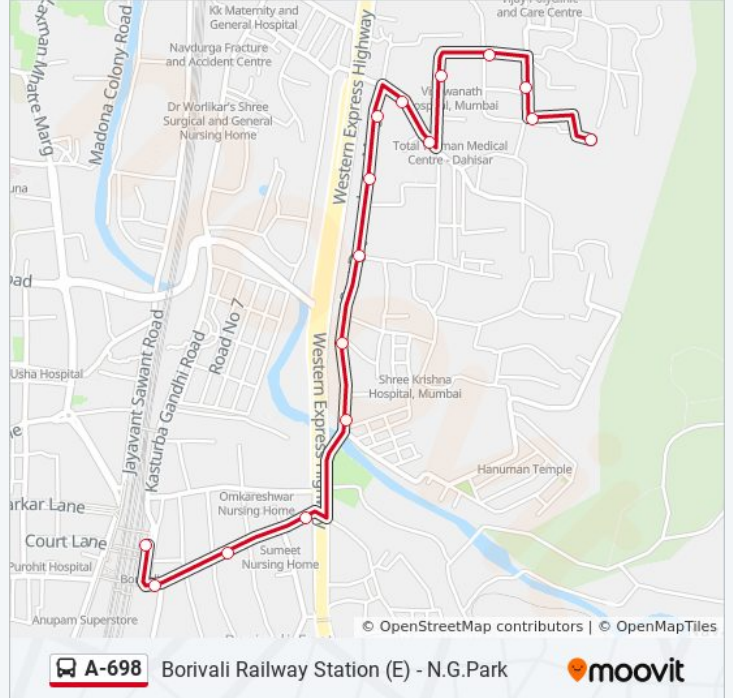

 A-698

Borivali Railway Station (E) - N.G.Park

[View In Website Mode](#)

The A-698 bus line (Borivali Railway Station (E) - N.G.Park) has 2 routes. For regular weekdays, their operation hours are:

(1) Borivali Railway Station (E): 6:00 AM - 8:42 PM (2) N.G.Park: 6:15 AM - 9:15 PM

Use the Moovit App to find the closest A-698 bus station near you and find out when is the next A-698 bus arriving.

Direction: Borivali Railway Station (E)

16 stops

[VIEW LINE SCHEDULE](#)

N.G.Park
Building Number 5
Rameshwar Mandir
Dongre Wadi / Rawal Pada Market
Rajshiv Building
Ashok Van
Santoshi Mata Mandir
Savarkar Nagar
S.T.Depot
Nancy Colony
Ganesh Mandir / Ganesh Mandir
Shree Krishna Nagar Shantivan
Omkareshwar Mandir
Borivali Railway Station (East)
Borivali Railway Station (East)
Borivali Railway Station (East)

A-698 bus Time Schedule

Borivali Railway Station (E) Route Timetable:

Sunday	6:00 AM - 8:42 PM
Monday	6:00 AM - 8:42 PM
Tuesday	6:00 AM - 8:42 PM
Wednesday	6:00 AM - 8:42 PM
Thursday	6:00 AM - 8:42 PM
Friday	6:00 AM - 8:42 PM
Saturday	6:00 AM - 8:42 PM

A-698 bus Info**Direction:** Borivali Railway Station (E)**Stops:** 16**Trip Duration:** 11 min**Line Summary:**

Direction: N.G.Park

16 stops

[VIEW LINE SCHEDULE](#)

- Borivali Railway Station (East)
- Borivali Railway Station (E)
- Borivali Sukurwadi S.T.Stand
- Omkareshwar Mandir
- Shree Krishna Nagar Shantivan
- Ganesh Mandir
- Nancy Colony
- S.T.Depot
- Savarkar Nagar
- Santoshi Mata Mandir
- Ashok Van
- Rajshiv Building
- Dongre Wadi / Rawal Pada Market
- Rameshwar Mandir
- Building Number 5
- N.G.Park