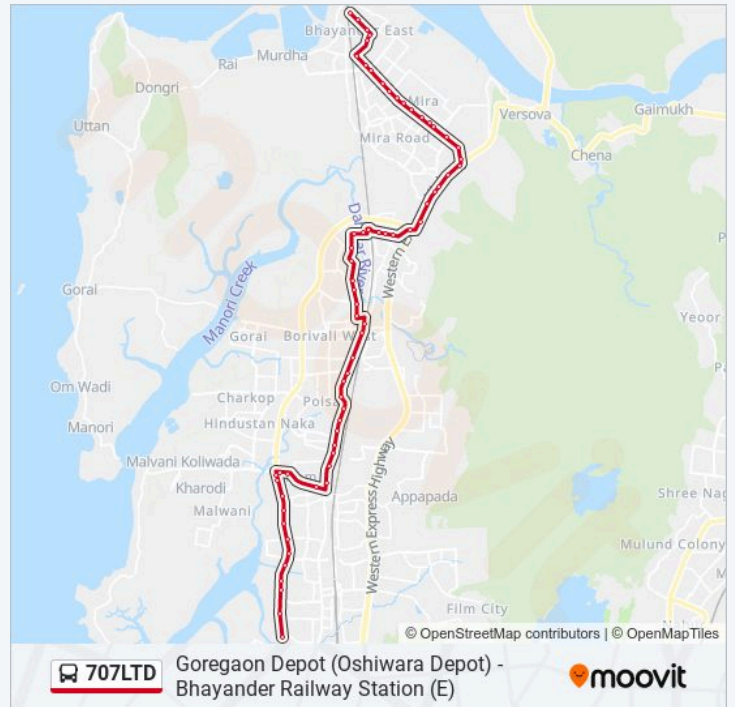

Chaitanya Hospital

Shivar Garden

Beverly Park

S.K. Stone

Sunder Nagar

Silver Park

Hitko Company

Pleasant Park

Punjab Foundry / Sahyadri Nagar

Kashimira

Kashimira

Transport Corporation

Mira Gaathan

Mahavishnu Mandir

Golden Chemicals

Dahisar Check Naka (E)

Ketaki Pada

Novelty Silk Mill

Vidya Mandir

Save Nagar

Dahisar Market

Dahisar Bridge

Kander Pada- Dahisar Bridge

Nava Gaon

Mary Immaculate School

Technical School

Bhagwati Hospital

Ram Mandir

Pai Nagar

Borivali Station (W)

Borivali Station (W)

Borivali (W) Jail

Trip Duration: 72 min

Line Summary: